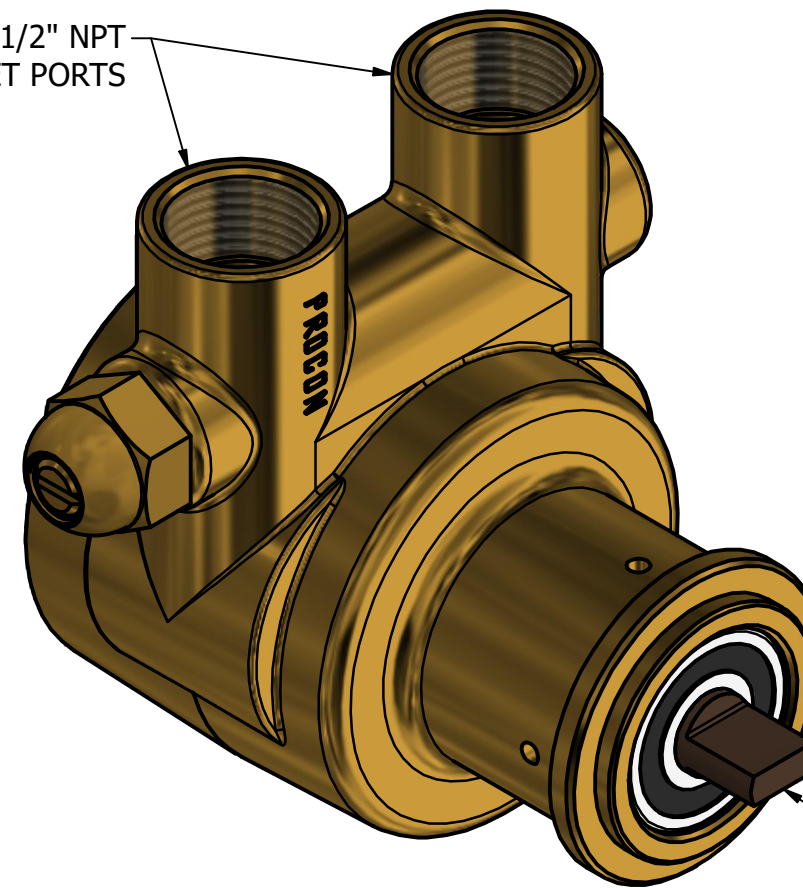

1/2" NPT
INLET/OUTLET PORTS

**SERIES 4
ROTARY VANE PUMP
CLAMP-ON STYLE
"B" MOUNTING
1/2" NPT PORTS
WITH RELIEF VALVE**

PROCON[®]
custom | fluid | solutions[®]