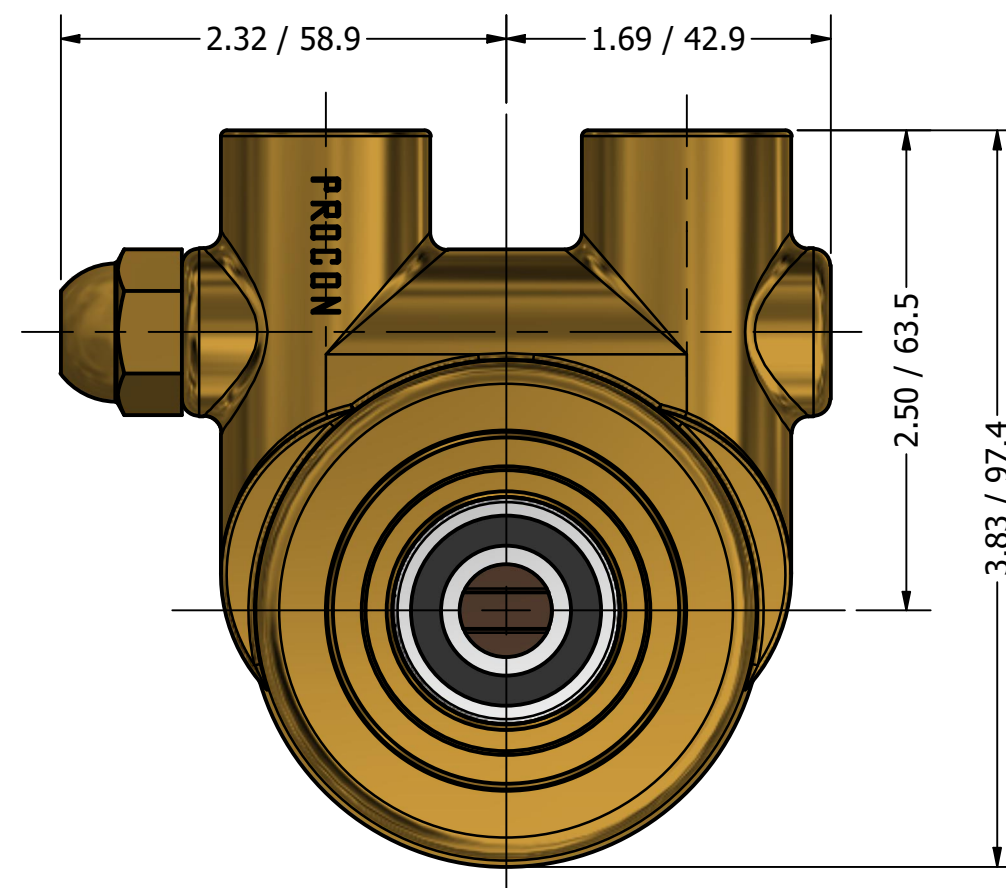

1/2" NPT
INLET/OUTLET PORTS

**SERIES 4
ROTARY VANE PUMP
CLAMP-ON STYLE
"B" MOUNTING
1/2" NPT PORTS
WITH RELIEF VALVE**

PROCON[®]
custom | fluid | solutions[®]