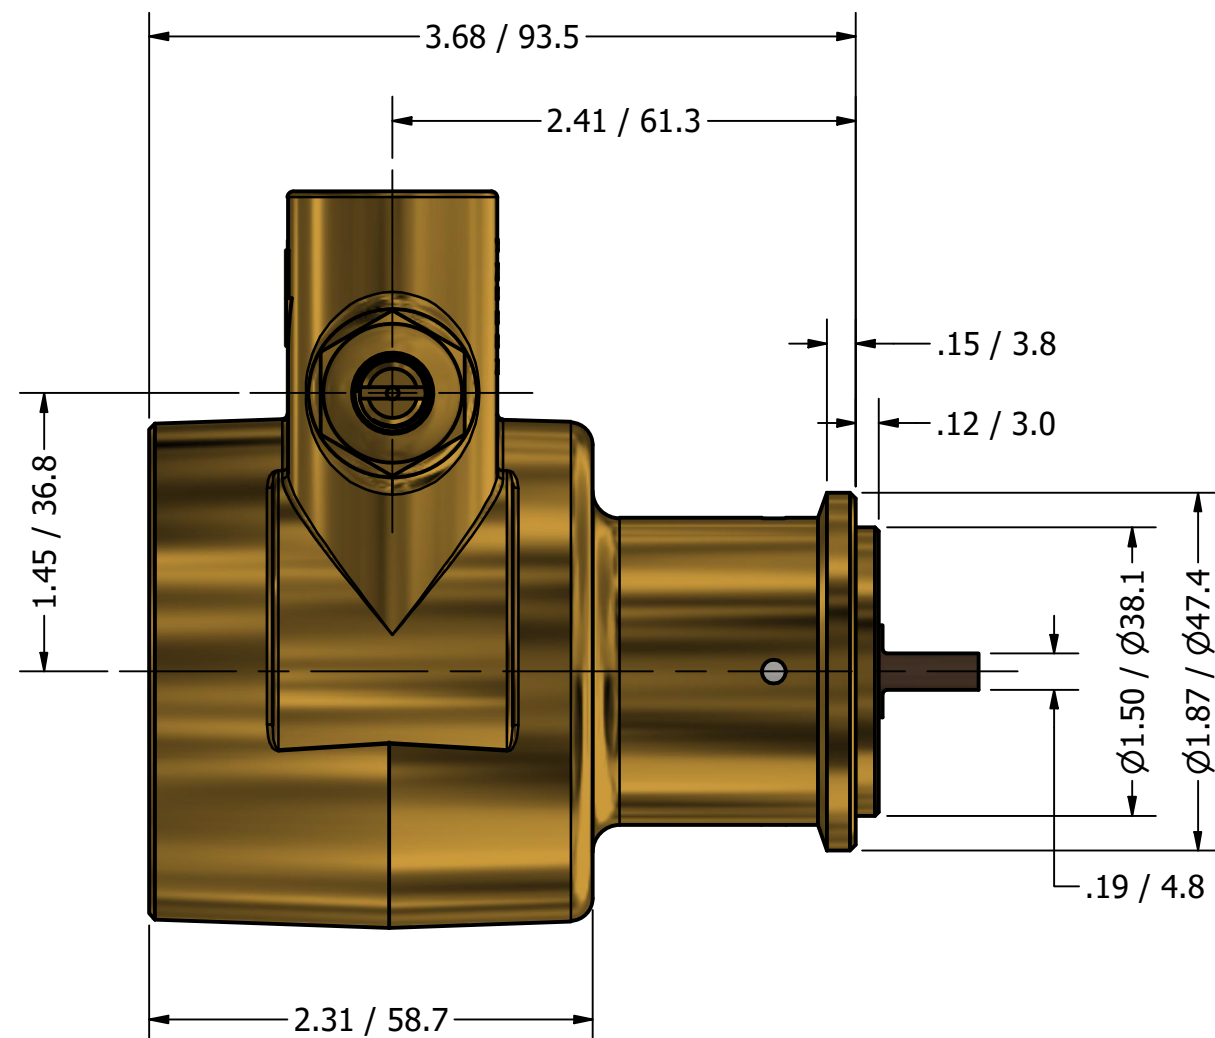

1/2" NPT
INLET/OUTLET PORTS

**SERIES 4
ROTARY VANE PUMP
CLAMP-ON STYLE
"B" MOUNTING
1/2" NPT PORTS
WITH RELIEF VALVE**

PROCON[®]
custom | fluid | solutions[®]