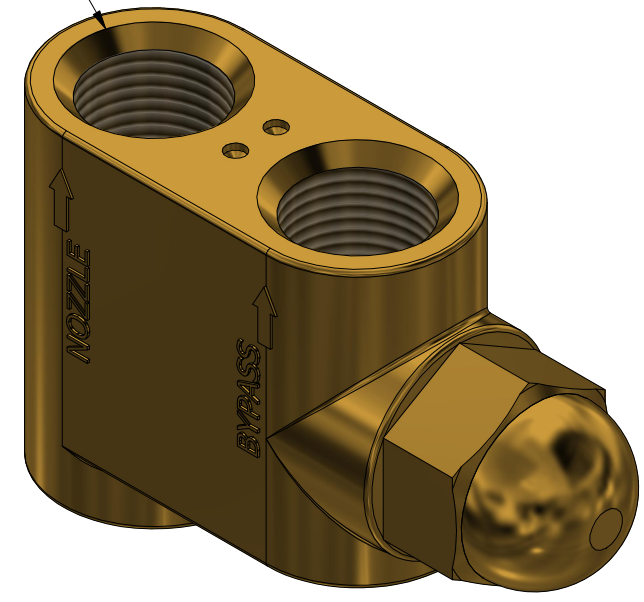

G3/8 (BSPP)
INLET/OUTLET PORTS
3 PLCS

EXTERNAL BYPASS VALVE
G3/8 (BSPP) PORTS