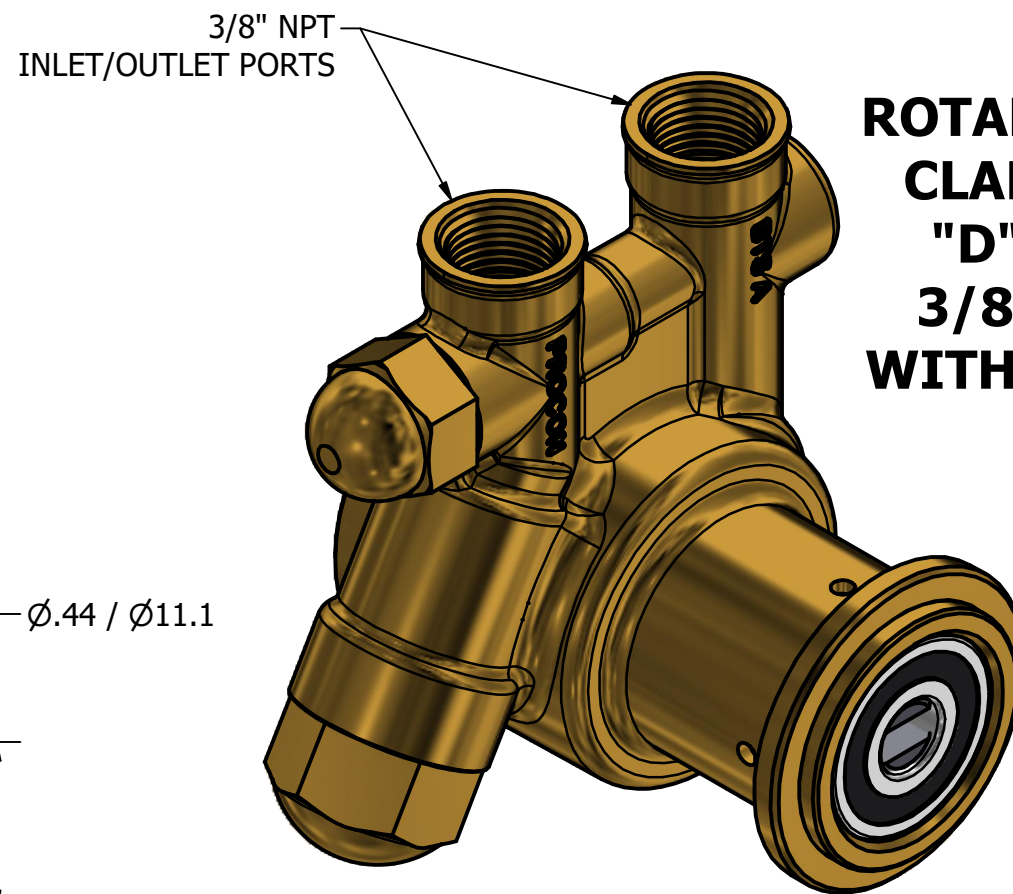

DETAIL A

**SERIES 1
ROTARY VANE PUMP
CLAMP-ON STYLE
"D" MOUNTING
3/8" NPT PORTS
WITH RELIEF VALVE**