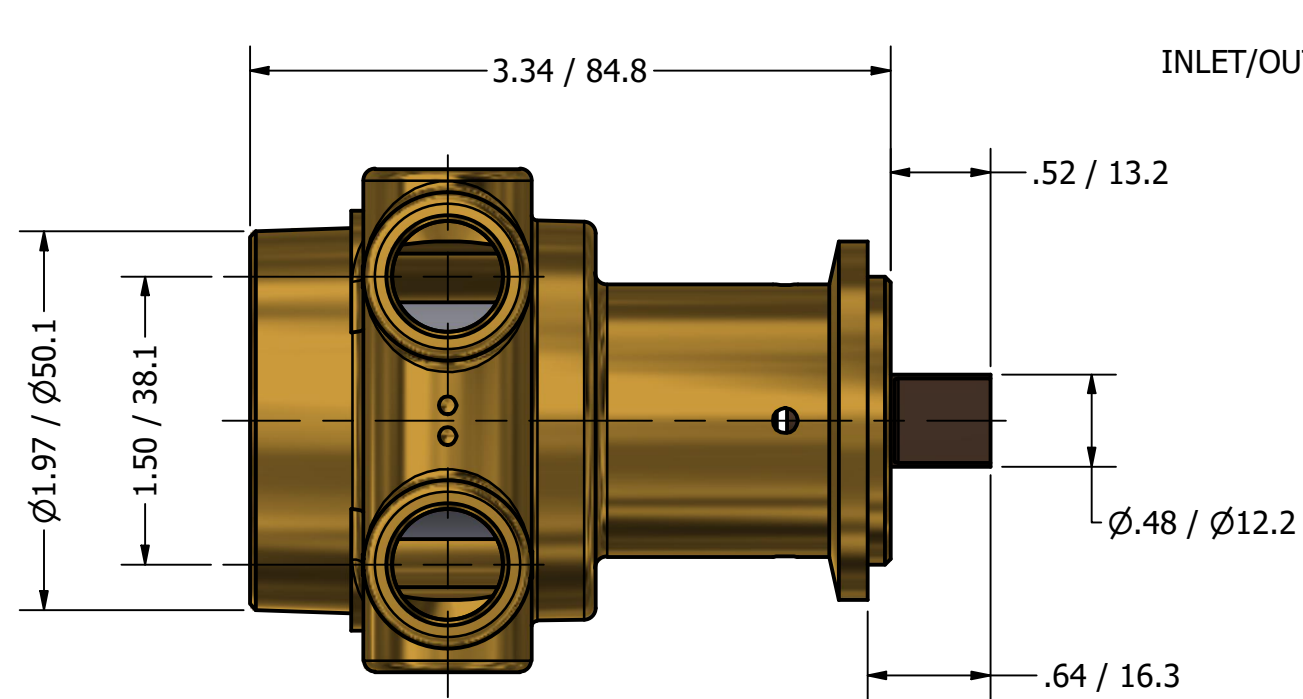

**SERIES 2
ROTARY VANE PUMP
CLAMP-ON STYLE
"B" MOUNTING
G3/8 (BSPP) PORTS**

G3/8 (BSPP)
INLET/OUTLET PORTS

1143 BRONZE COUPLING