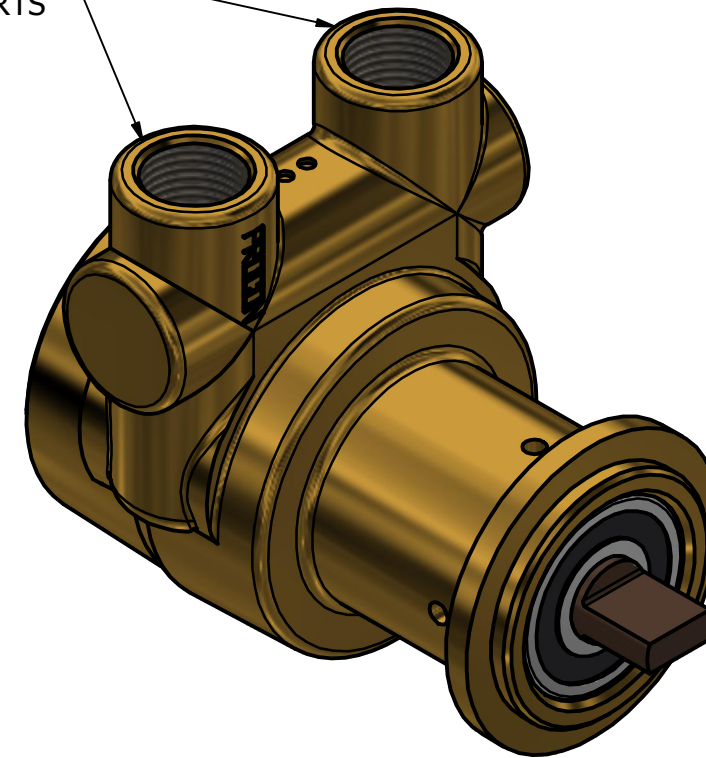

**SERIES 2
ROTARY VANE PUMP
CLAMP-ON STYLE
"B" MOUNTING
G3/8 (BSPP) PORTS**

G3/8 (BSPP)
INLET/OUTLET PORTS

1143 BRONZE COUPLING