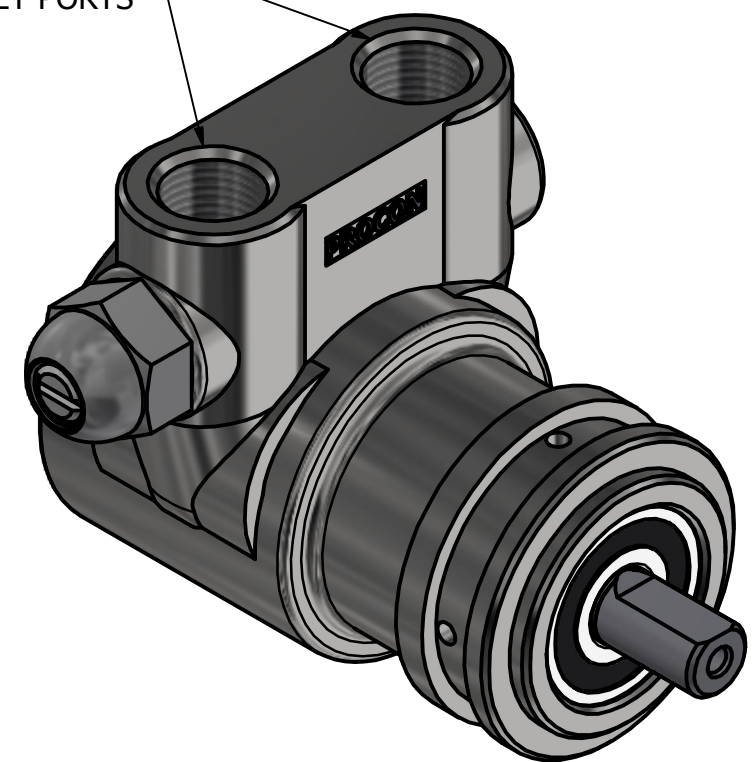

3/8" NPT  
INLET/OUTLET PORTS

**SERIES 3  
ROTARY VANE PUMP  
CLAMP-ON STYLE  
"S" MOUNTING  
3/8" NPT PORTS  
WITH RELIEF VALVE**