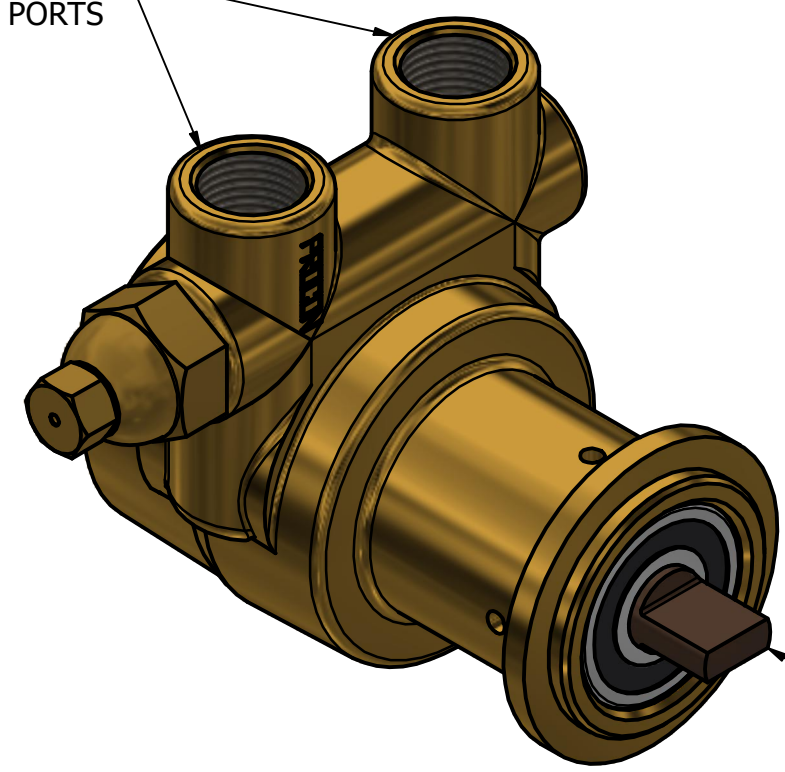

3/8" NPT
INLET/OUTLET PORTS

**SERIES 2
ROTARY VANE PUMP
CLAMP-ON STYLE
"B" MOUNTING
3/8" NPT PORTS
WITH RELIEF VALVE**

1143 BRONZE COUPLING