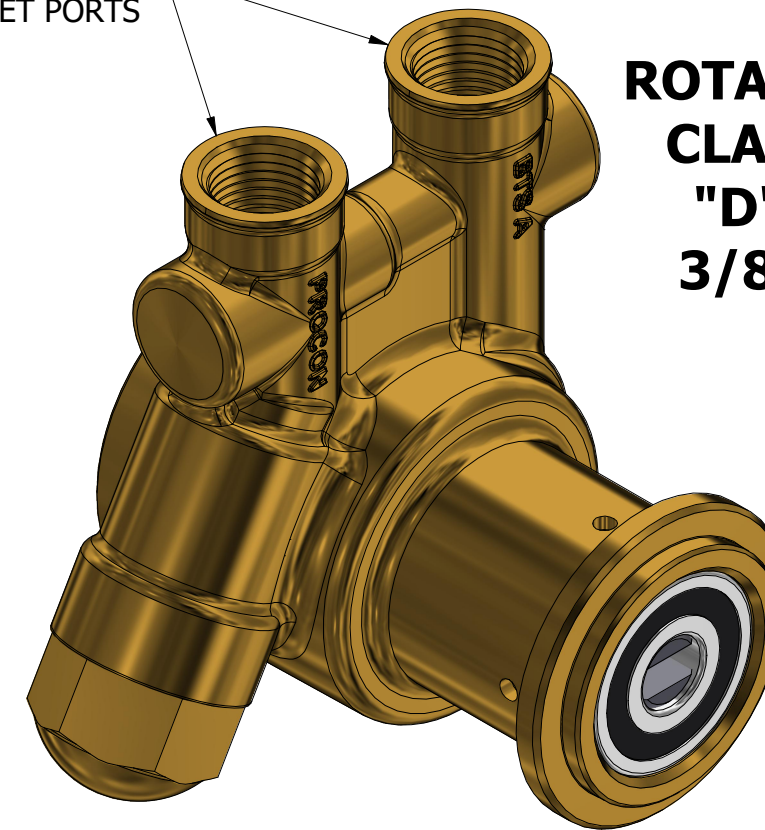

3/8" NPT
INLET/OUTLET PORTS

**SERIES 1
ROTARY VANE PUMP
CLAMP-ON STYLE
"D" MOUNTING
3/8" NPT PORTS**

DETAIL A

PROCON[®]

custom | fluid | solutions[®]

a division of **Standex**

W1007