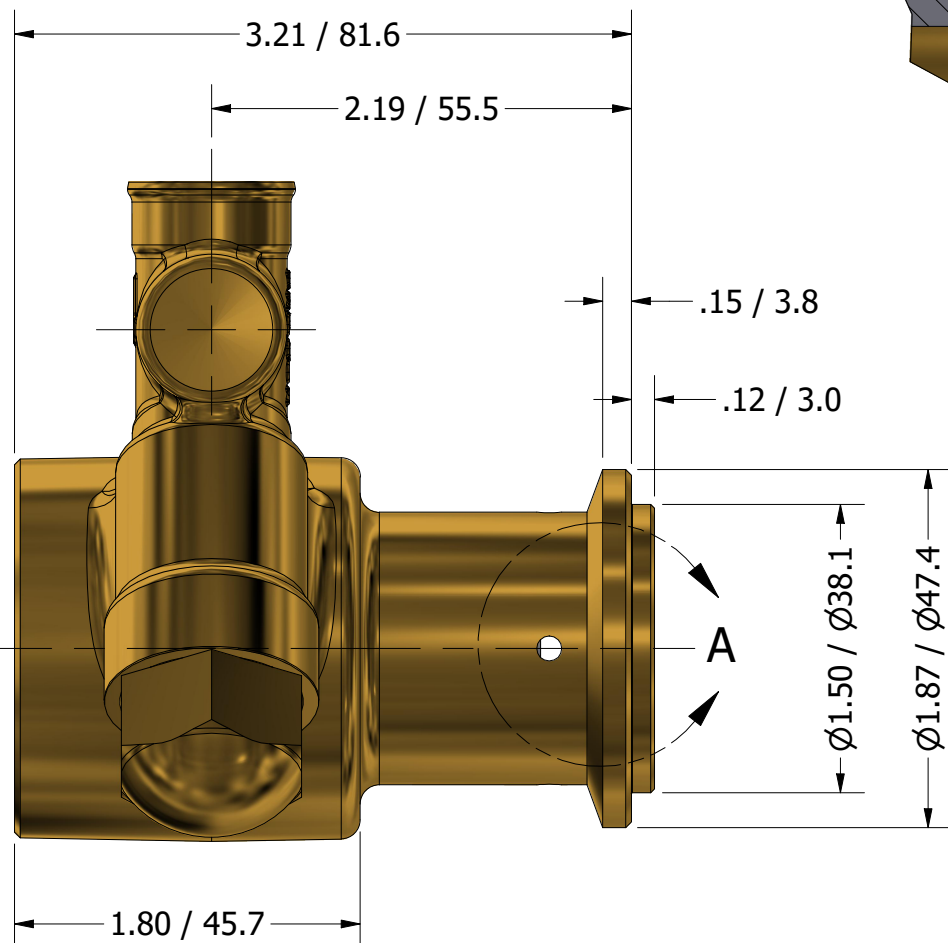

3/8" NPT
INLET/OUTLET PORTS

**SERIES 1
ROTARY VANE PUMP
CLAMP-ON STYLE
"D" MOUNTING
3/8" NPT PORTS**

DETAIL A

PROCON[®]

custom | fluid | solutions[®]

a division of **Standex**

W1007