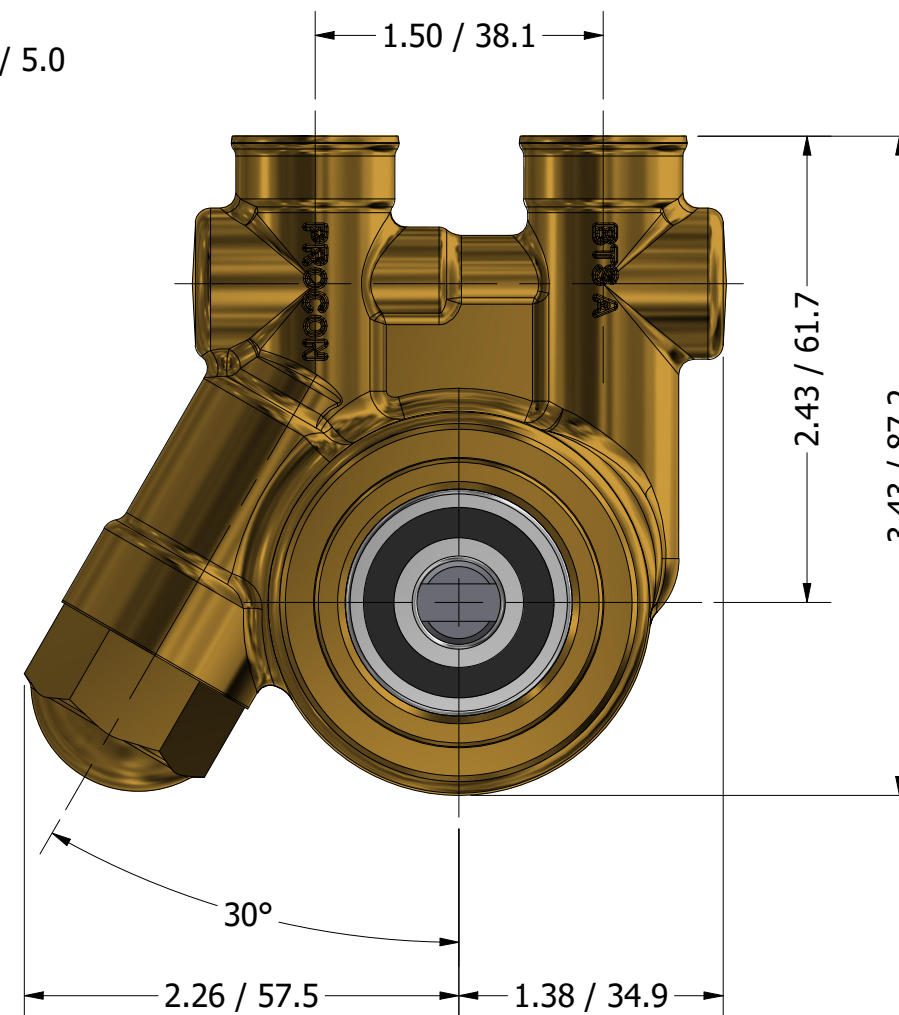

3/8" NPT
INLET/OUTLET PORTS

**SERIES 1
ROTARY VANE PUMP
CLAMP-ON STYLE
"D" MOUNTING
3/8" NPT PORTS**

DETAIL A

PROCON[®]

custom | fluid | solutions[®]

a division of **Standex**

W1007