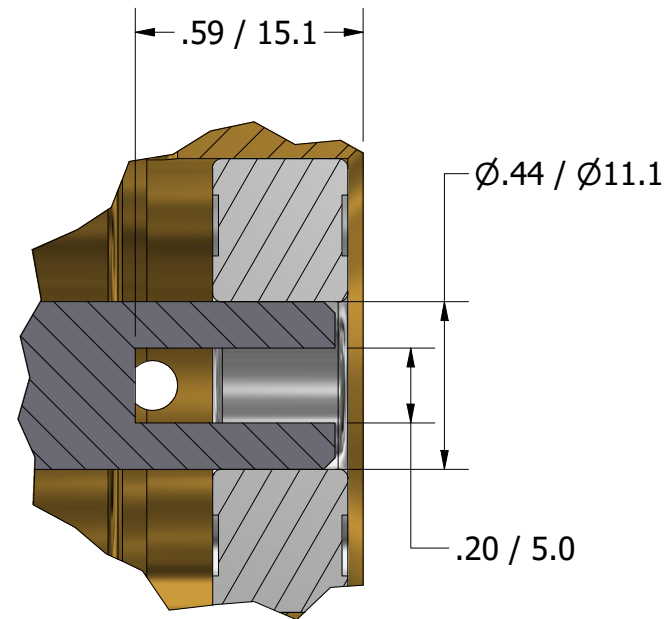

3/8" NPT
INLET/OUTLET PORTS

**SERIES 1
ROTARY VANE PUMP
CLAMP-ON STYLE
"D" MOUNTING
3/8" NPT PORTS**

DETAIL A

PROCON[®]

custom | fluid | solutions[®]

a division of **Standex**

W1007