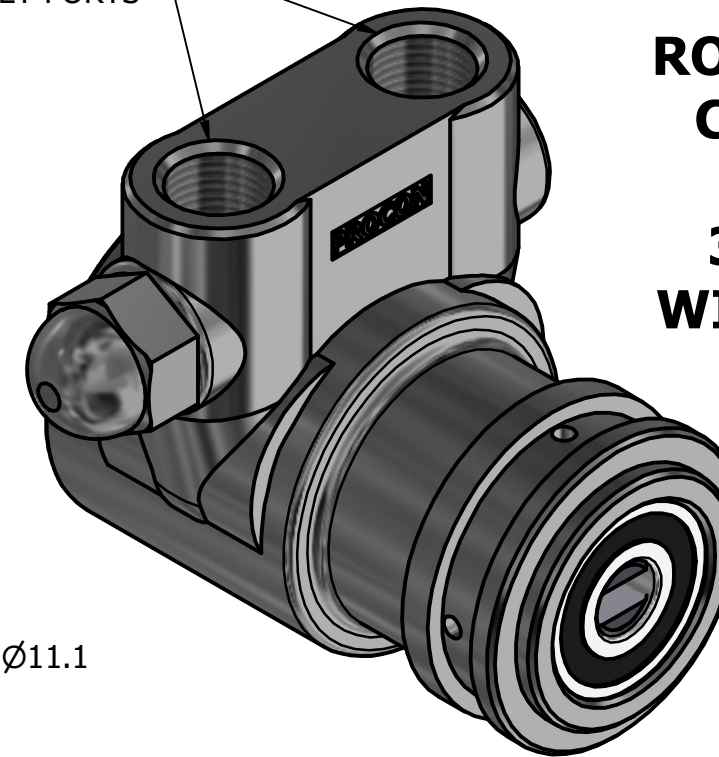

3/8" NPT
INLET/OUTLET PORTS

**SERIES 3
ROTARY VANE PUMP
CLAMP-ON STYLE
"D" MOUNTING
3/8" NPT PORTS
WITH RELIEF VALVE**

DETAIL A