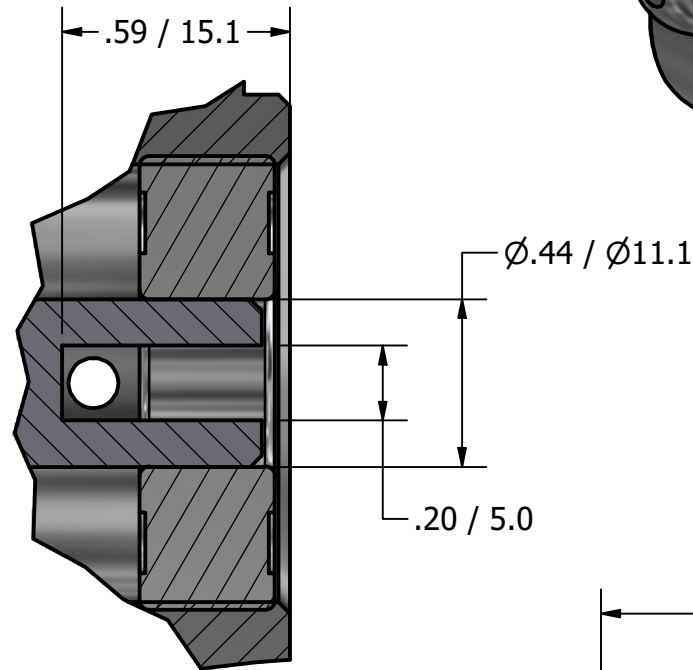

3/8" NPT
INLET/OUTLET PORTS

**SERIES 3
ROTARY VANE PUMP
CLAMP-ON STYLE
"D" MOUNTING
3/8" NPT PORTS
WITH RELIEF VALVE**

DETAIL A