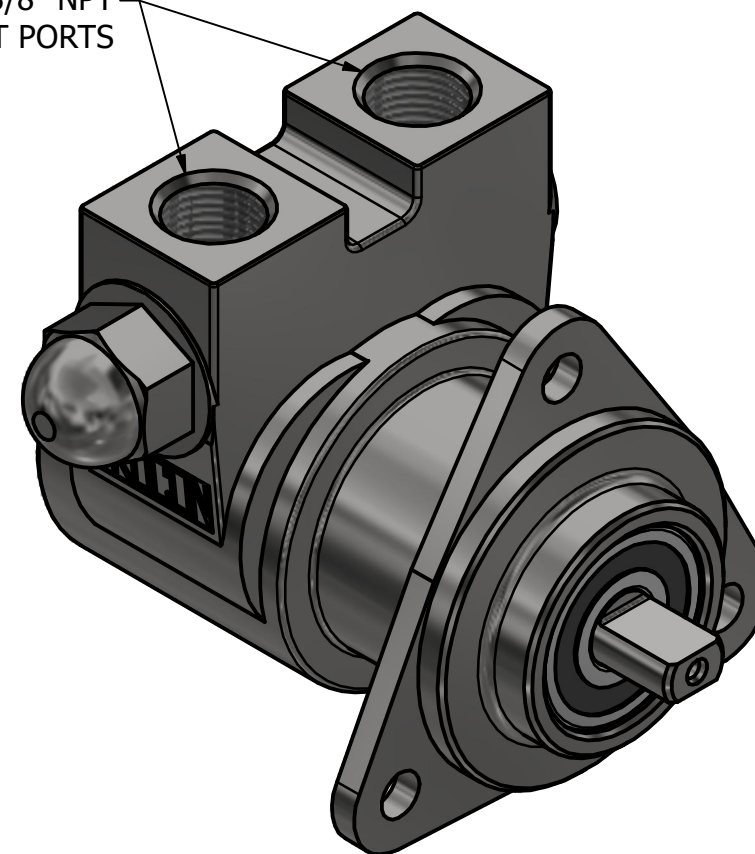

3/8" NPT  
INLET/OUTLET PORTS

**SERIES 3  
ROTARY VANE PUMP  
BOLT-ON STYLE  
"J" MOUNTING  
3/8" NPT PORTS  
WITH RELIEF VALVE**

$\phi 2.75 / \phi 69.9$  B.C.

$\phi .28 / \phi 7.1$   
3 EQUALLY  
SPACED HOLES