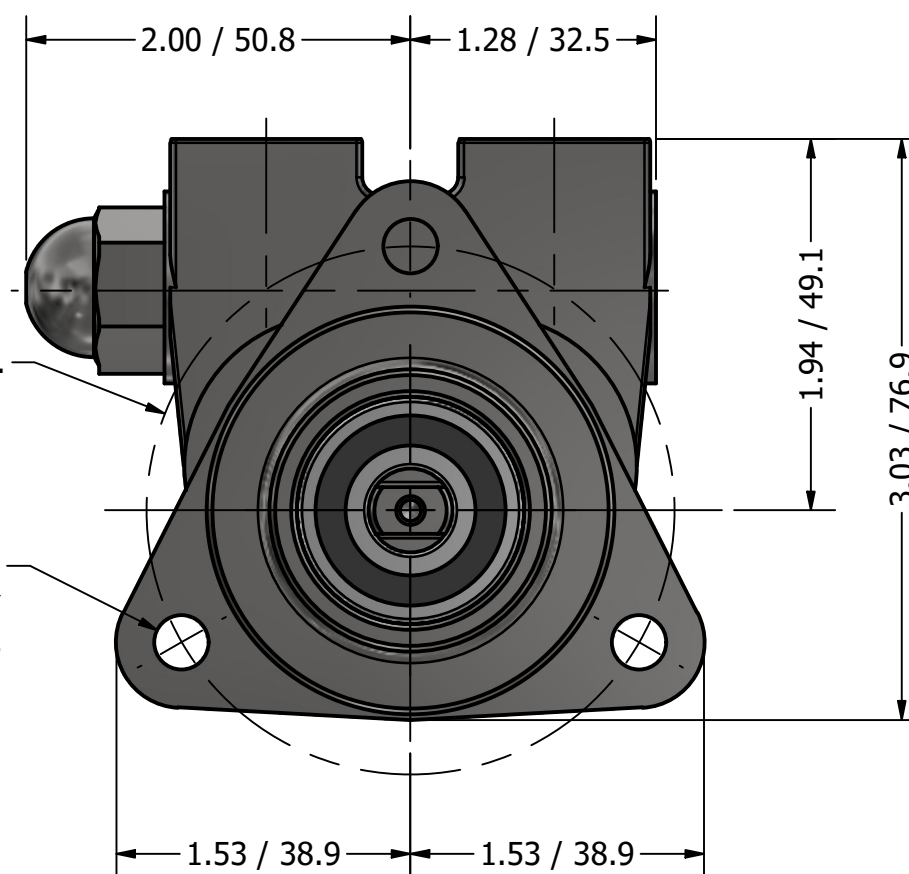

3/8" NPT  
INLET/OUTLET PORTS

**SERIES 3  
ROTARY VANE PUMP  
BOLT-ON STYLE  
"J" MOUNTING  
3/8" NPT PORTS  
WITH RELIEF VALVE**

$\phi 2.75 / \phi 69.9$  B.C.

$\phi .28 / \phi 7.1$   
3 EQUALLY  
SPACED HOLES