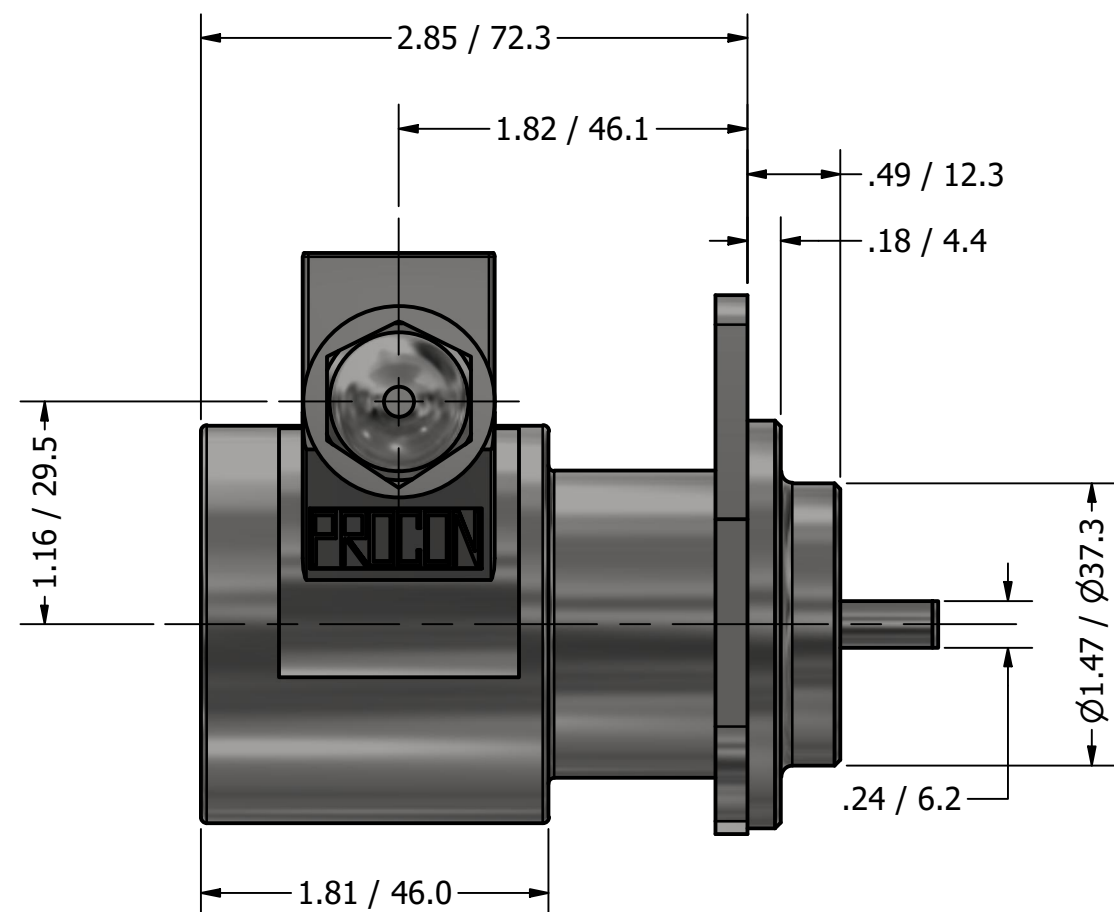

3/8" NPT  
INLET/OUTLET PORTS

**SERIES 3  
ROTARY VANE PUMP  
BOLT-ON STYLE  
"J" MOUNTING  
3/8" NPT PORTS  
WITH RELIEF VALVE**

$\phi 2.75 / \phi 69.9$  B.C.

$\phi .28 / \phi 7.1$   
3 EQUALLY  
SPACED HOLES