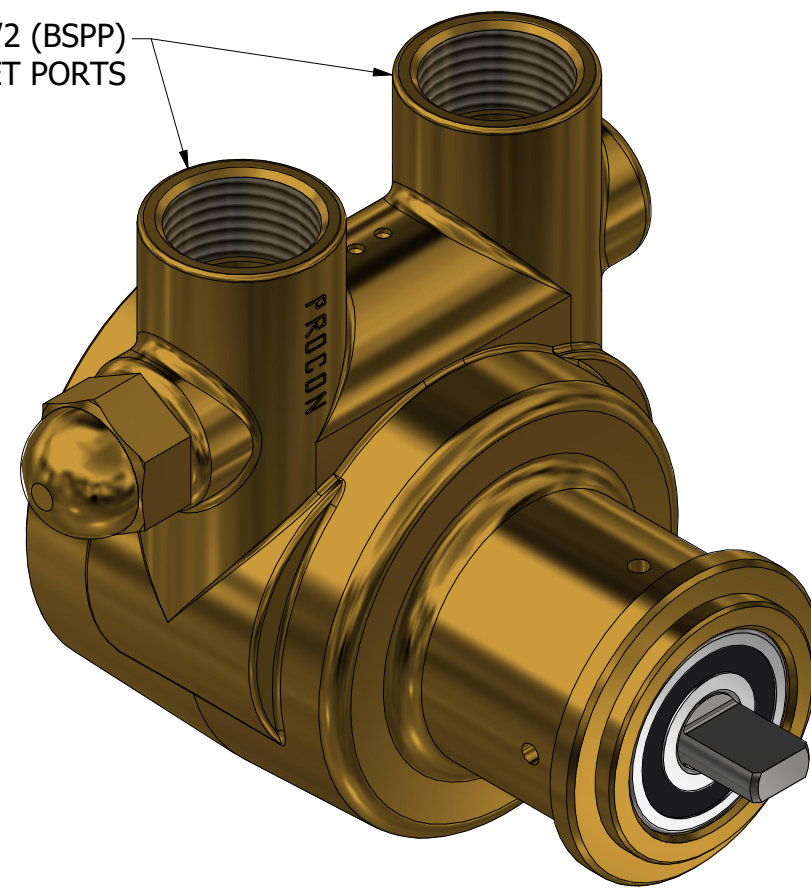

G1/2 (BSPP)
INLET/OUTLET PORTS

**SERIES 4
ROTARY VANE PUMP
CLAMP-ON STYLE
"A" MOUNTING
G1/2 (BSPP) PORTS
WITH RELIEF VALVE**

PROCON[®]

custom | fluid | solutions[®]

a division of **Standex**

W1126