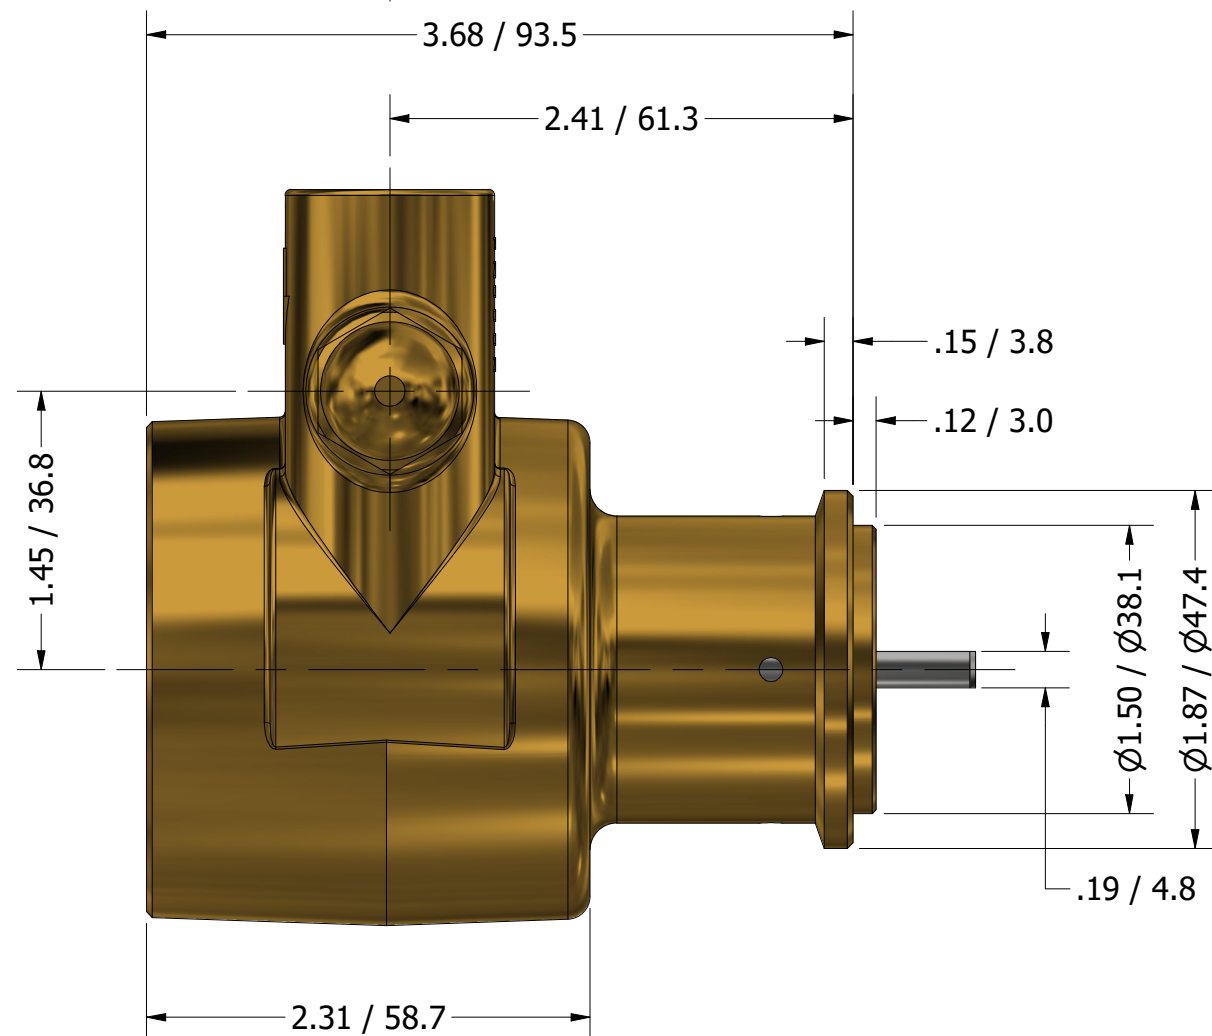

G1/2 (BSPP)
INLET/OUTLET PORTS

**SERIES 4
ROTARY VANE PUMP
CLAMP-ON STYLE
"A" MOUNTING
G1/2 (BSPP) PORTS
WITH RELIEF VALVE**

PROCON[®]

custom | fluid | solutions[®]

a division of **Standex**

W1126