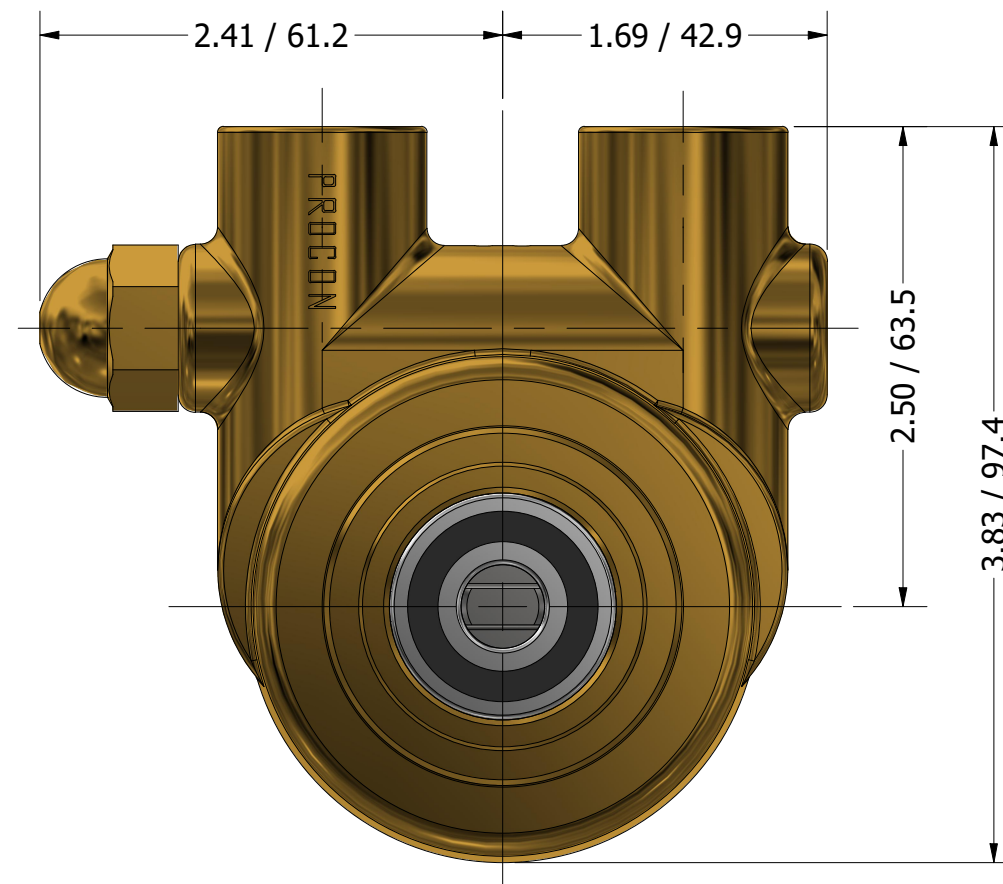

G1/2 (BSPP)
INLET/OUTLET PORTS

**SERIES 4
ROTARY VANE PUMP
CLAMP-ON STYLE
"A" MOUNTING
G1/2 (BSPP) PORTS
WITH RELIEF VALVE**

PROCON[®]

custom | fluid | solutions[®]

a division of **Standex**

W1126