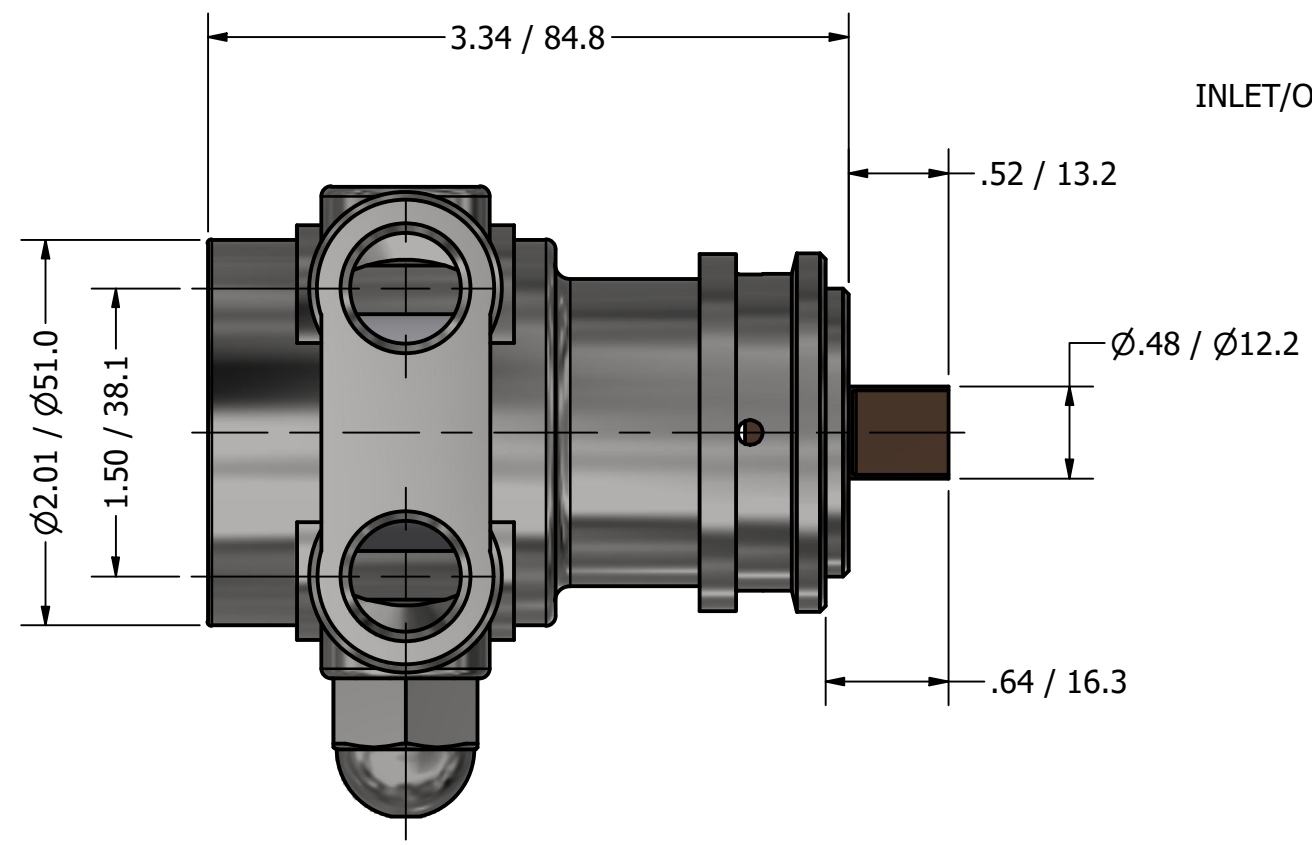

**SERIES 3
 ROTARY VANE PUMP
 CLAMP-ON STYLE
 "B" MOUNTING
 3/8" NPT PORTS
 WITH RELIEF VALVE**

3/8" NPT
 INLET/OUTLET PORTS