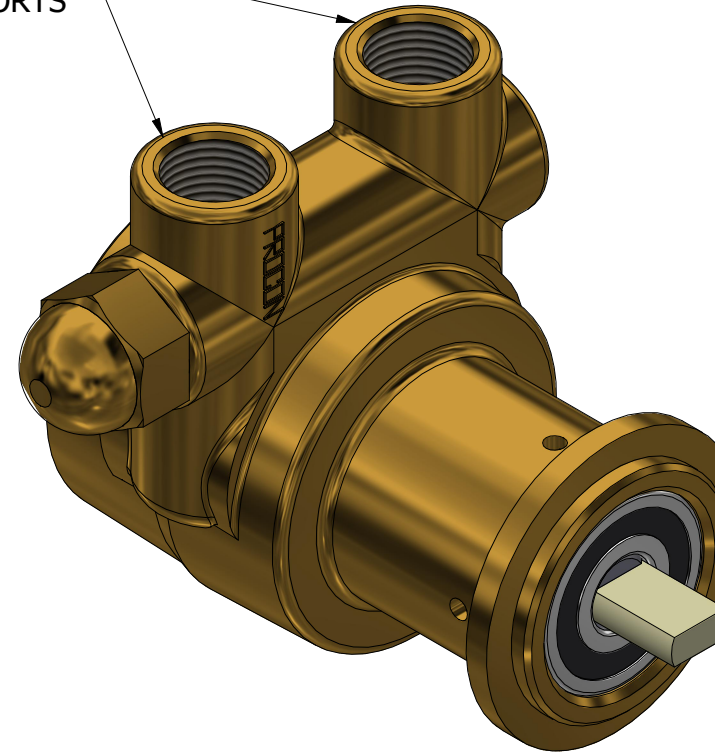

**SERIES 2  
ROTARY VANE PUMP  
CLAMP-ON STYLE  
"C" MOUNTING  
3/8" NPT PORTS  
WITH RELIEF VALVE**

3/8" NPT  
INLET/OUTLET PORTS

1143-2 PLASTIC COUPLING

**PROCON**<sup>®</sup>

custom | fluid | solutions<sup>®</sup>

a division of **Standex**

W1051