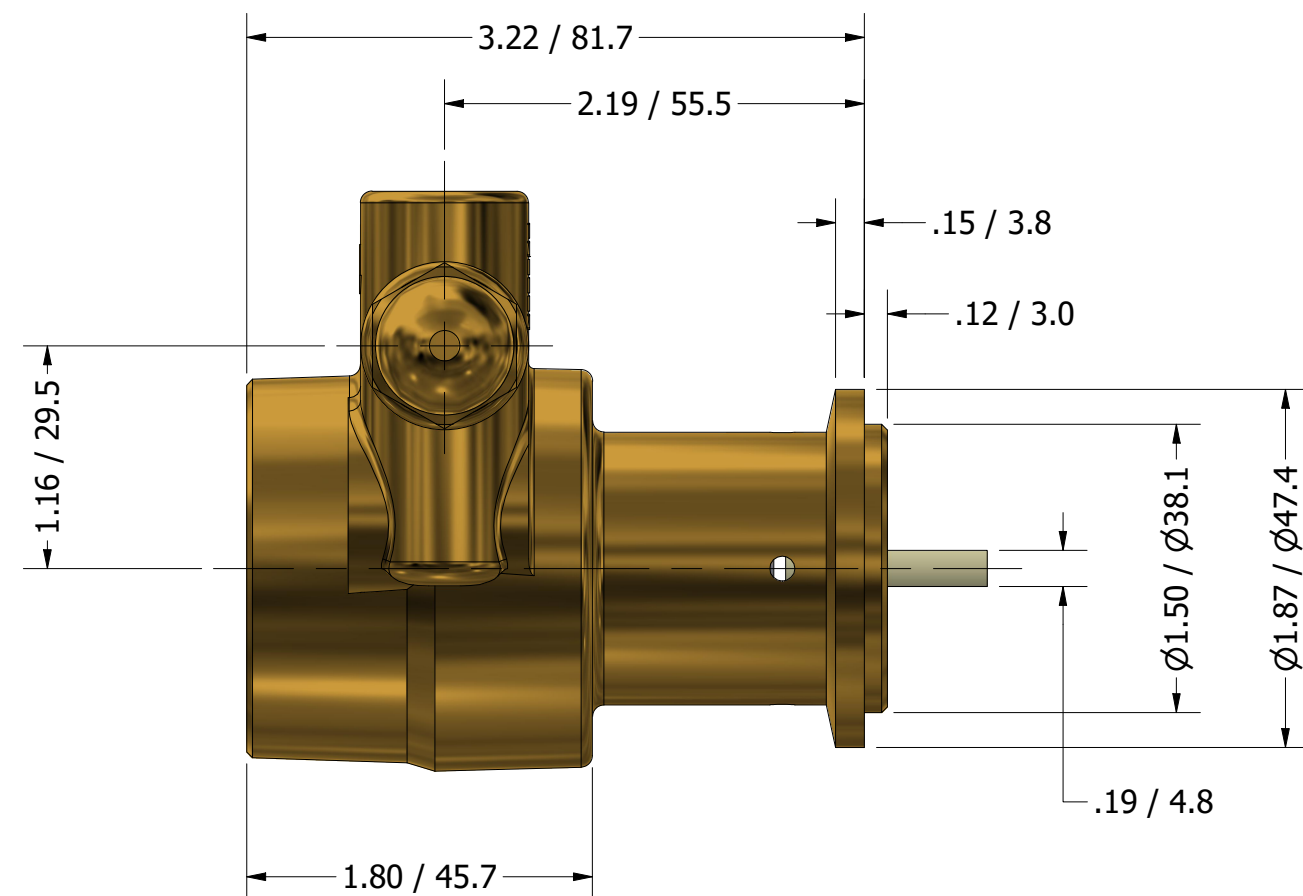

**SERIES 2  
ROTARY VANE PUMP  
CLAMP-ON STYLE  
"C" MOUNTING  
3/8" NPT PORTS  
WITH RELIEF VALVE**

3/8" NPT  
INLET/OUTLET PORTS

1143-2 PLASTIC COUPLING

**PROCON**<sup>®</sup>

custom | fluid | solutions<sup>®</sup>

a division of **Standex**

W1051