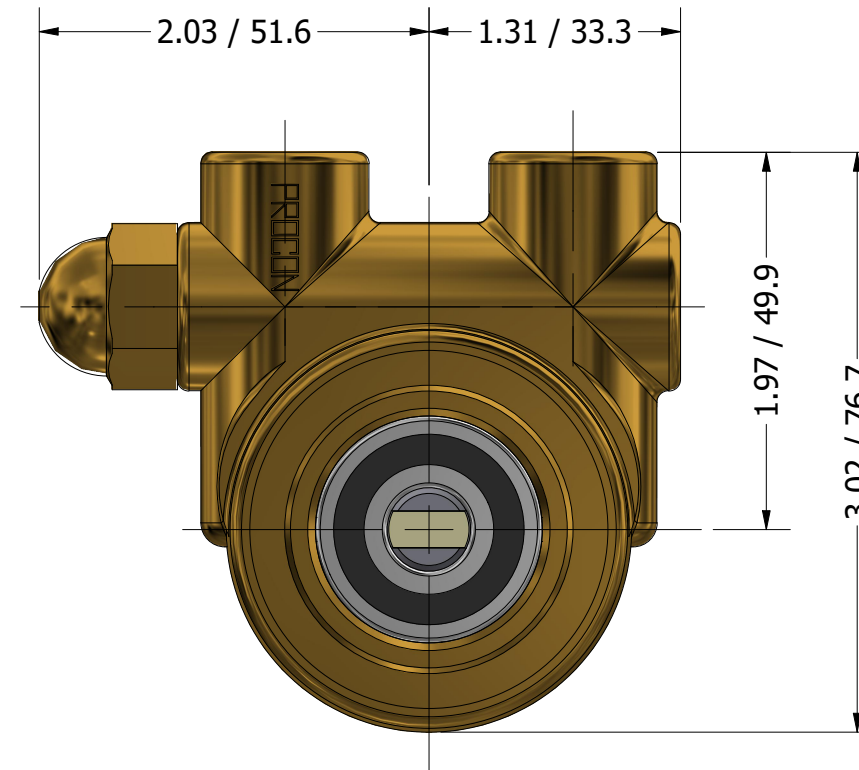

**SERIES 2  
ROTARY VANE PUMP  
CLAMP-ON STYLE  
"C" MOUNTING  
3/8" NPT PORTS  
WITH RELIEF VALVE**

3/8" NPT  
INLET/OUTLET PORTS

1143-2 PLASTIC COUPLING

**PROCON**<sup>®</sup>

custom | fluid | solutions<sup>®</sup>

a division of **Standex**

W1051