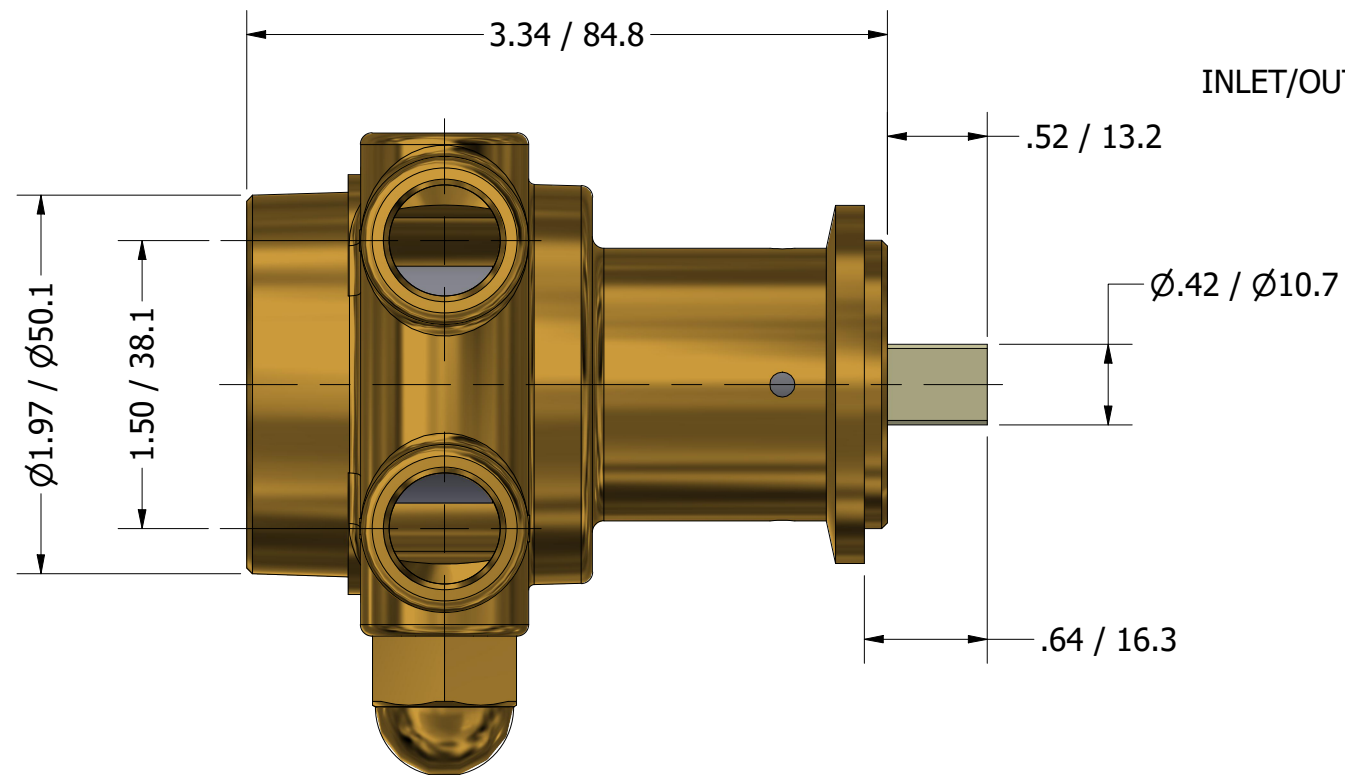

**SERIES 2  
ROTARY VANE PUMP  
CLAMP-ON STYLE  
"C" MOUNTING  
3/8" NPT PORTS  
WITH RELIEF VALVE**

3/8" NPT  
INLET/OUTLET PORTS

1143-2 PLASTIC COUPLING

**PROCON**<sup>®</sup>

custom | fluid | solutions<sup>®</sup>

a division of **Standex**

W1051