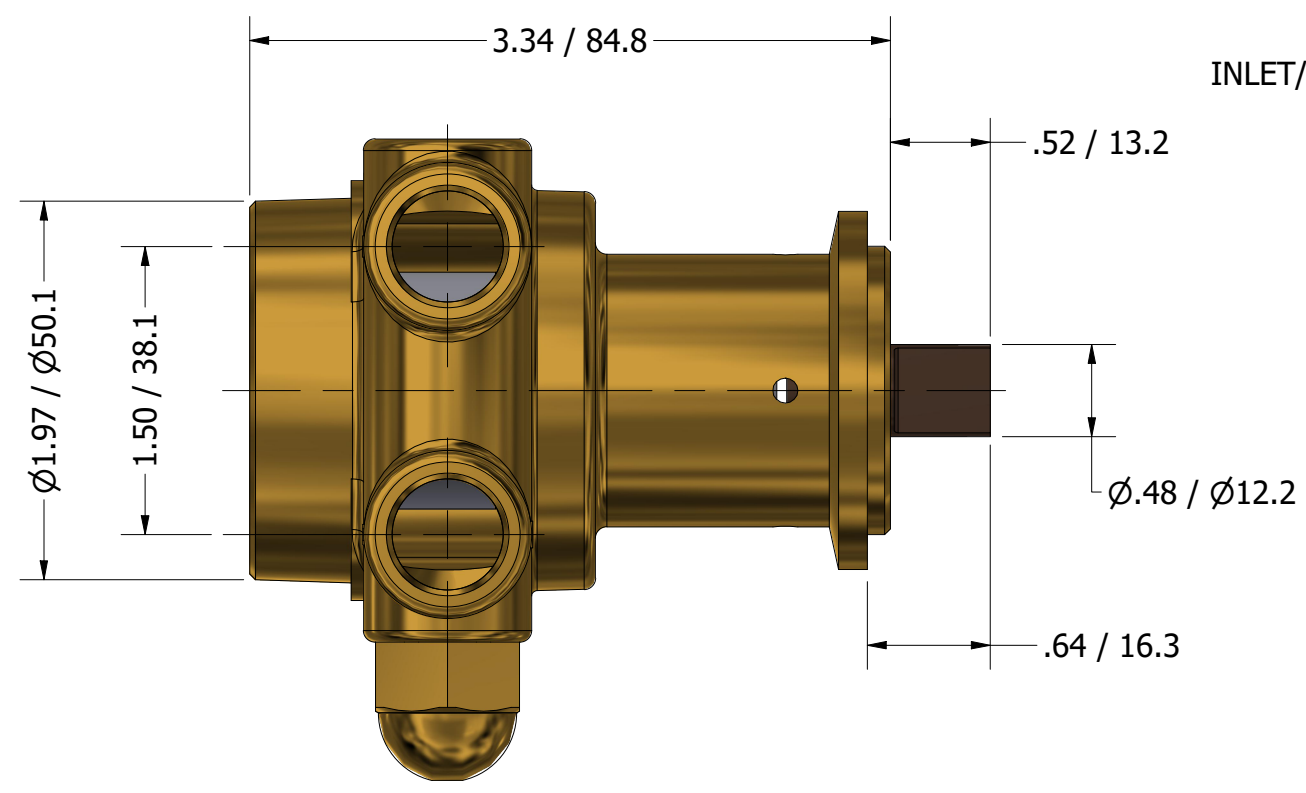

**SERIES 2  
 ROTARY VANE PUMP  
 CLAMP-ON STYLE  
 "B" MOUNTING  
 3/8" NPT PORTS  
 WITH RELIEF VALVE**

3/8" NPT  
 INLET/OUTLET PORTS

1143 BRONZE COUPLING

**PROCON**<sup>®</sup>

custom | fluid | solutions<sup>®</sup>

a division of **Standex**

W1045