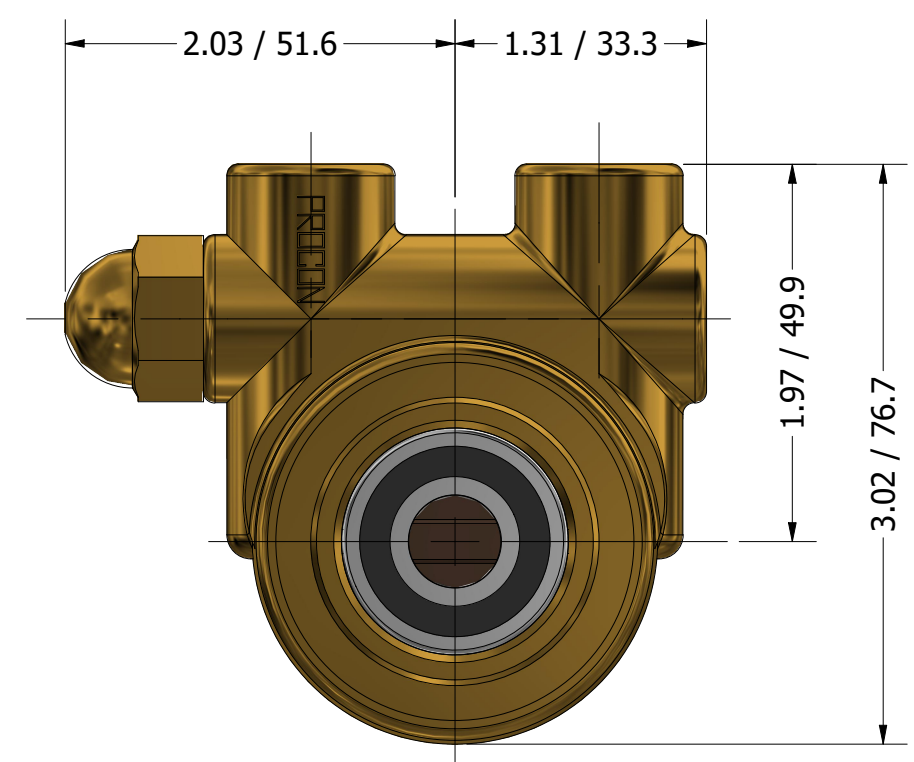

**SERIES 2  
 ROTARY VANE PUMP  
 CLAMP-ON STYLE  
 "B" MOUNTING  
 3/8" NPT PORTS  
 WITH RELIEF VALVE**

3/8" NPT  
 INLET/OUTLET PORTS

1143 BRONZE COUPLING

**PROCON**<sup>®</sup>

custom | fluid | solutions<sup>®</sup>

a division of **Standex**

W1045