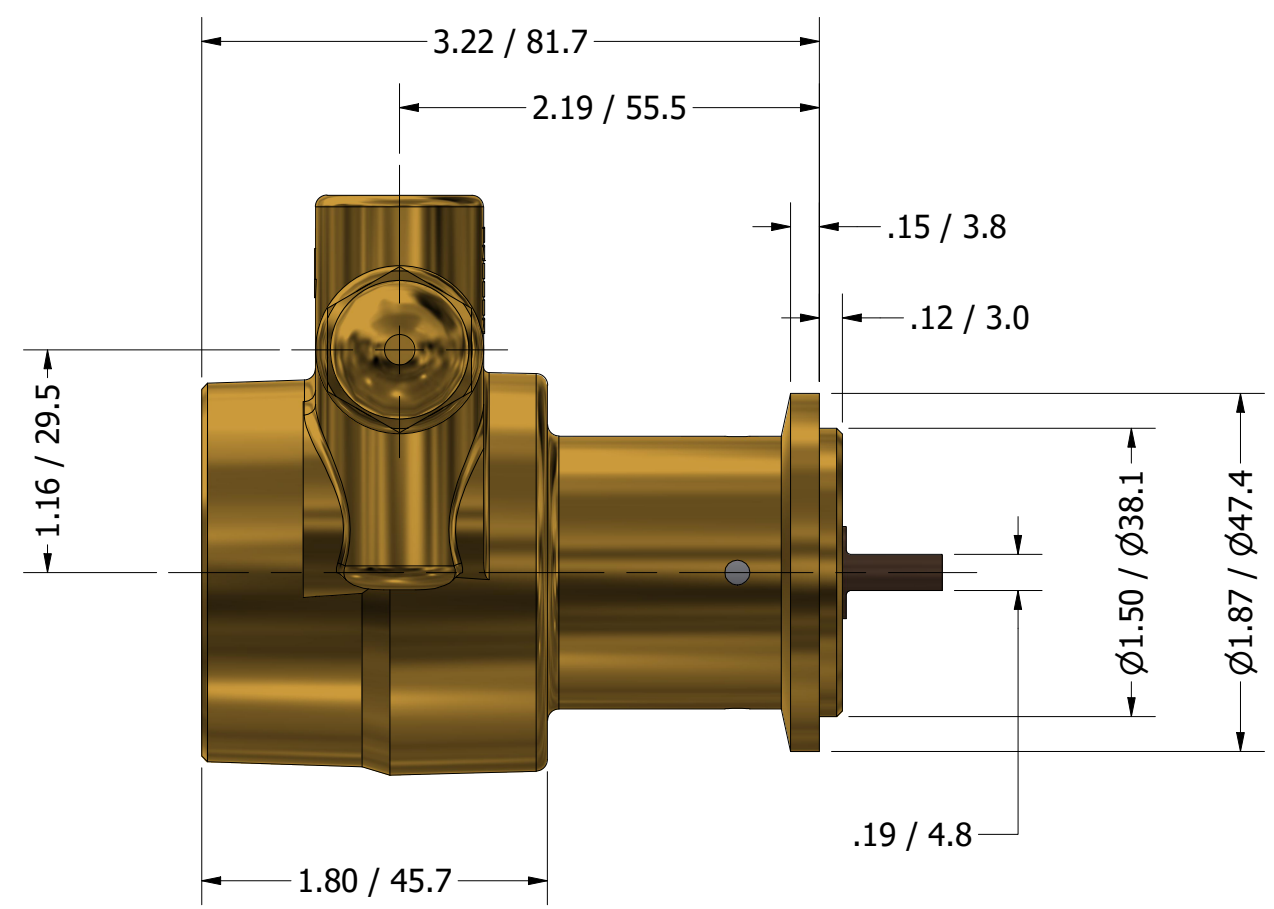

**SERIES 2  
 ROTARY VANE PUMP  
 CLAMP-ON STYLE  
 "B" MOUNTING  
 3/8" NPT PORTS  
 WITH RELIEF VALVE**

3/8" NPT  
 INLET/OUTLET PORTS

1143 BRONZE COUPLING

**PROCON**<sup>®</sup>

custom | fluid | solutions<sup>®</sup>

a division of **Standex**

W1045