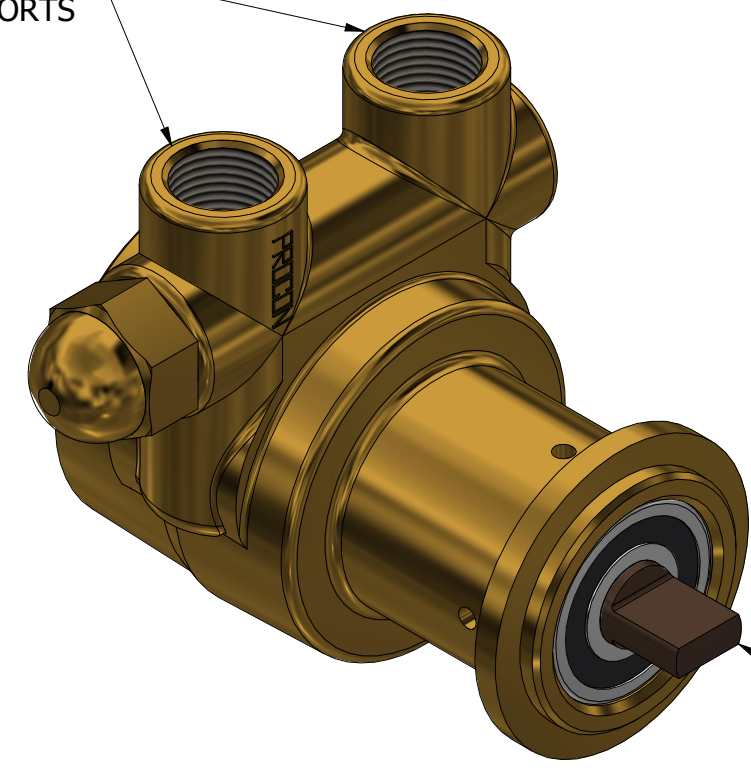

**SERIES 2  
 ROTARY VANE PUMP  
 CLAMP-ON STYLE  
 "B" MOUNTING  
 3/8" NPT PORTS  
 WITH RELIEF VALVE**

3/8" NPT  
 INLET/OUTLET PORTS

1143 BRONZE COUPLING

**PROCON**<sup>®</sup>

custom | fluid | solutions<sup>®</sup>

a division of **Standex**

W1045