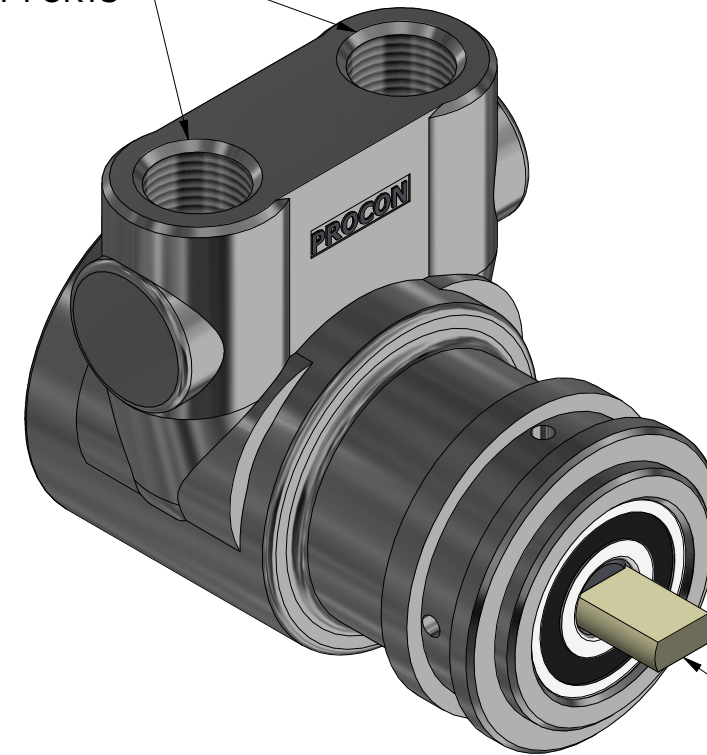

**SERIES 3
ROTARY VANE PUMP
CLAMP-ON STYLE
"C" MOUNTING
3/8" NPT PORTS**

3/8" NPT
INLET/OUTLET PORTS

1143-2 PLASTIC COUPLING

PROCON[®]

custom | fluid | solutions[®]

a division of **Standex**

W1085