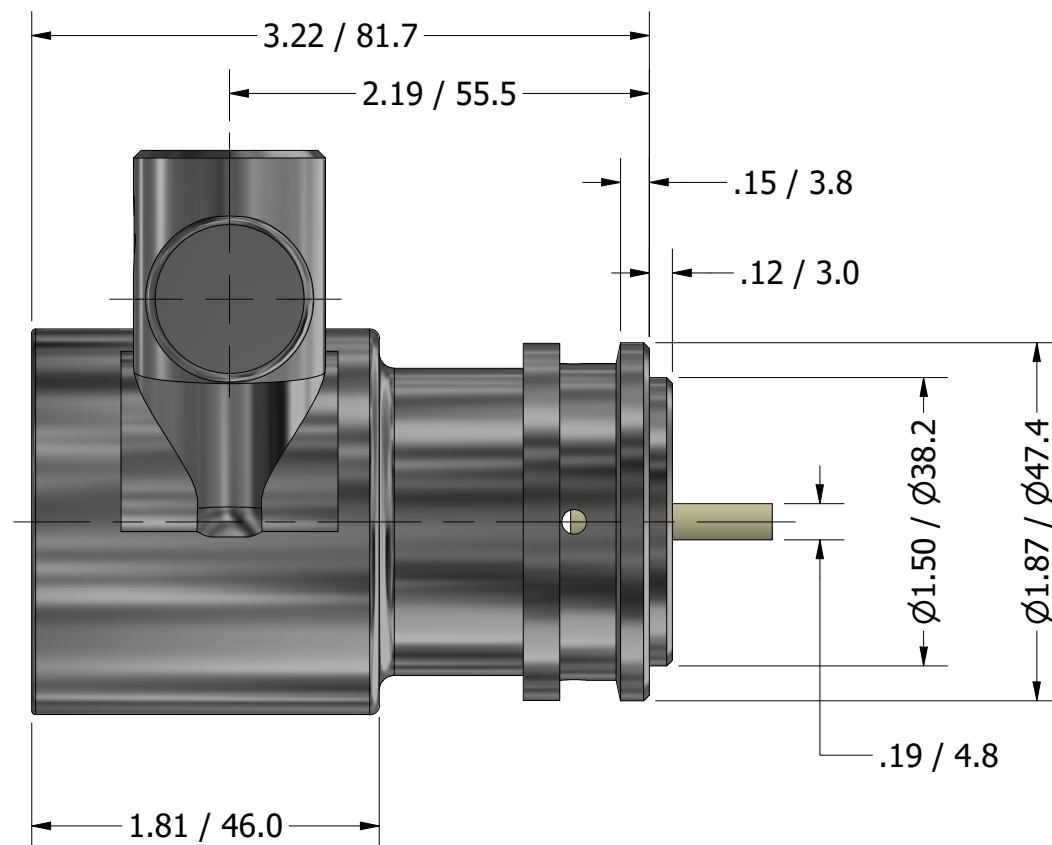

**SERIES 3
ROTARY VANE PUMP
CLAMP-ON STYLE
"C" MOUNTING
3/8" NPT PORTS**

3/8" NPT
INLET/OUTLET PORTS

1143-2 PLASTIC COUPLING

PROCON[®]

custom | fluid | solutions[®]

a division of **Standex**

W1085