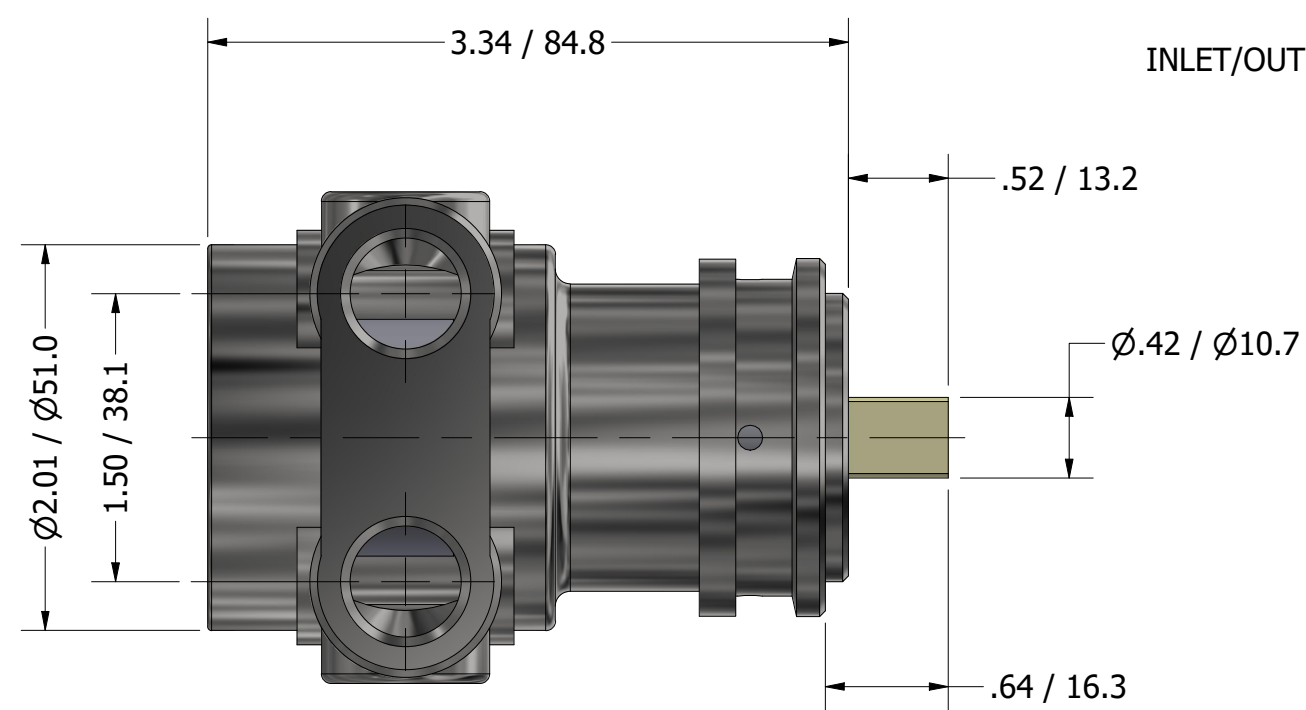

**SERIES 3
ROTARY VANE PUMP
CLAMP-ON STYLE
"C" MOUNTING
3/8" NPT PORTS**

3/8" NPT
INLET/OUTLET PORTS

1143-2 PLASTIC COUPLING

PROCON[®]

custom | fluid | solutions[®]

a division of **Standex**

W1085