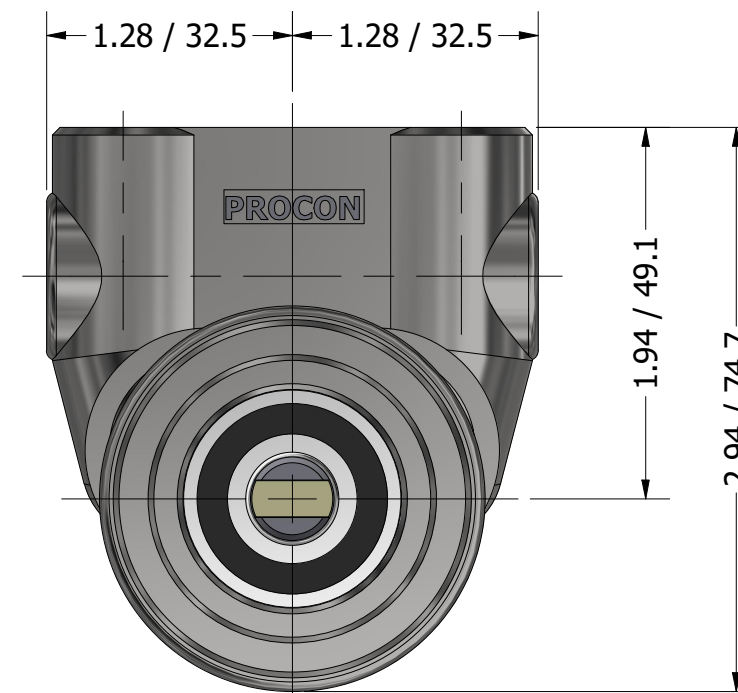

**SERIES 3
ROTARY VANE PUMP
CLAMP-ON STYLE
"C" MOUNTING
3/8" NPT PORTS**

3/8" NPT
INLET/OUTLET PORTS

1143-2 PLASTIC COUPLING

PROCON[®]

custom | fluid | solutions[®]

a division of **Standex**

W1085