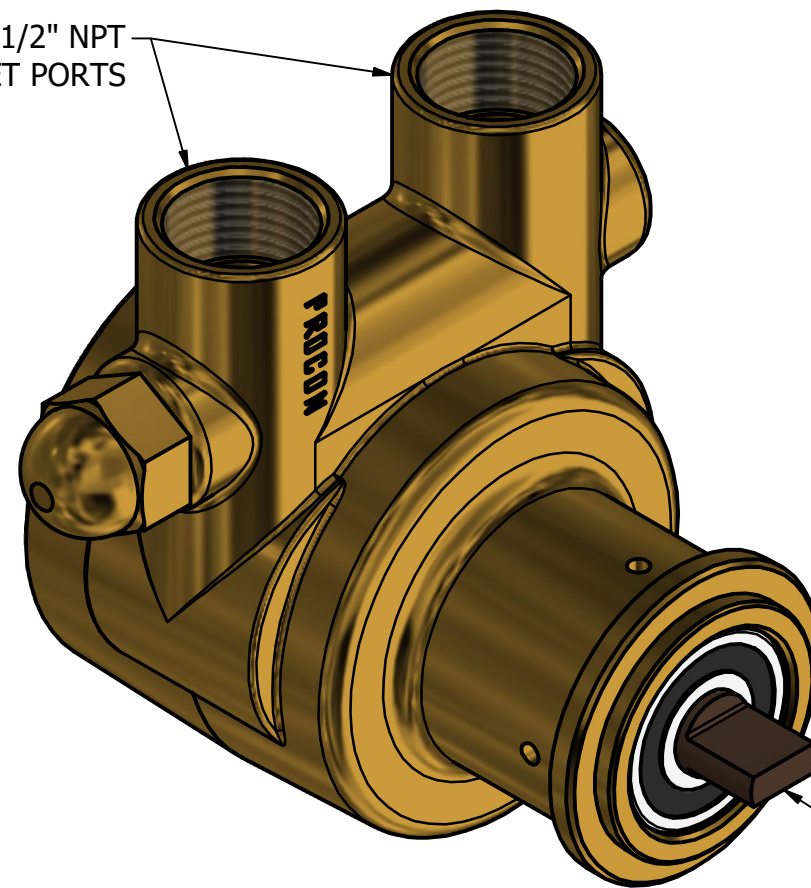

1/2" NPT
INLET/OUTLET PORTS

**SERIES 4
ROTARY VANE PUMP
CLAMP-ON STYLE
"B" MOUNTING
1/2" NPT PORTS
WITH RELIEF VALVE**

1143 BRONZE COUPLING

PROCON[®]
custom | fluid | solutions[®]