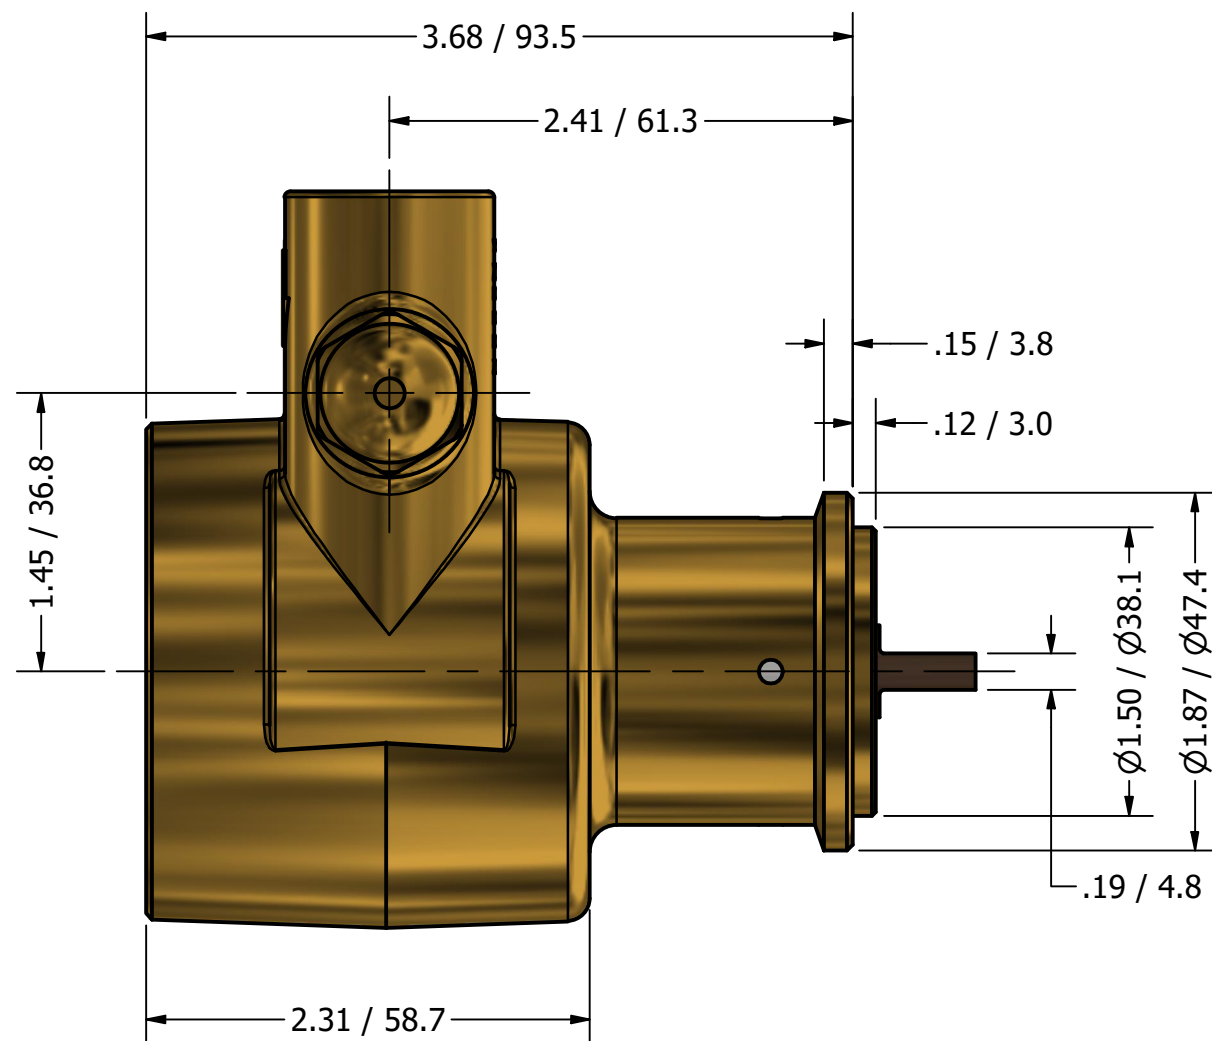

1/2" NPT
INLET/OUTLET PORTS

**SERIES 4
ROTARY VANE PUMP
CLAMP-ON STYLE
"B" MOUNTING
1/2" NPT PORTS
WITH RELIEF VALVE**

1143 BRONZE COUPLING

PROCON[®]
custom | fluid | solutions[®]