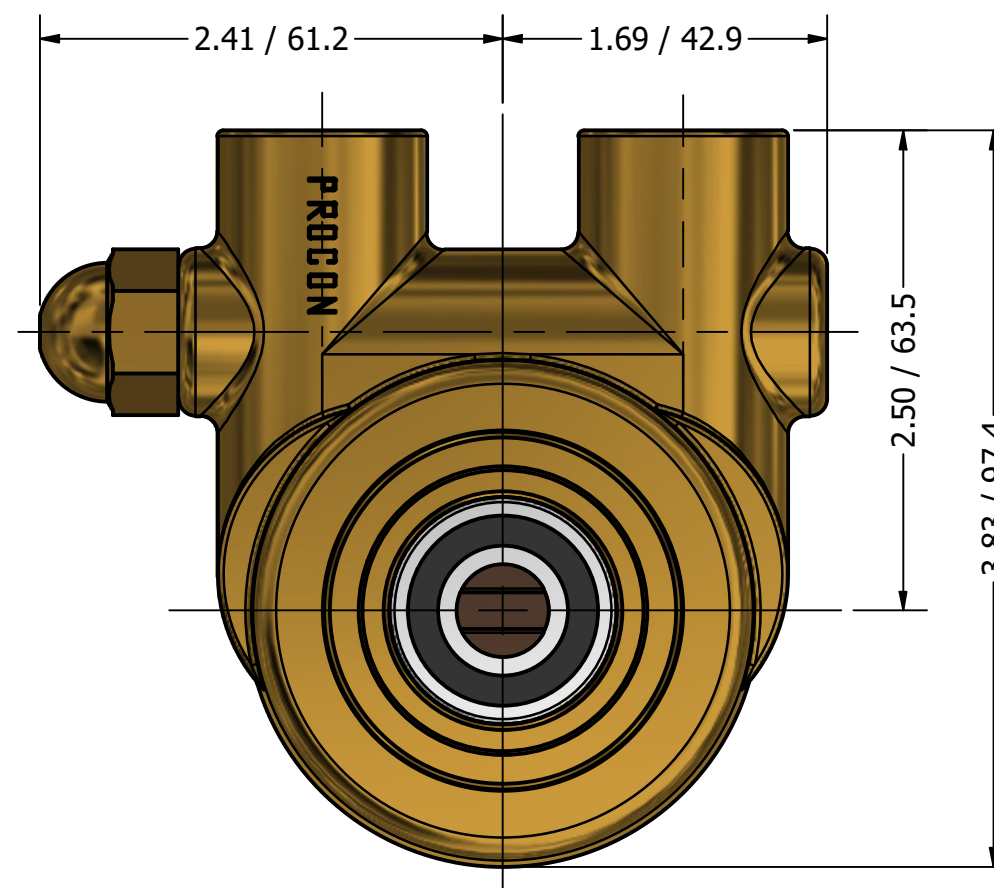

1/2" NPT
INLET/OUTLET PORTS

**SERIES 4
ROTARY VANE PUMP
CLAMP-ON STYLE
"B" MOUNTING
1/2" NPT PORTS
WITH RELIEF VALVE**

1143 BRONZE COUPLING

PROCON[®]
custom | fluid | solutions[®]