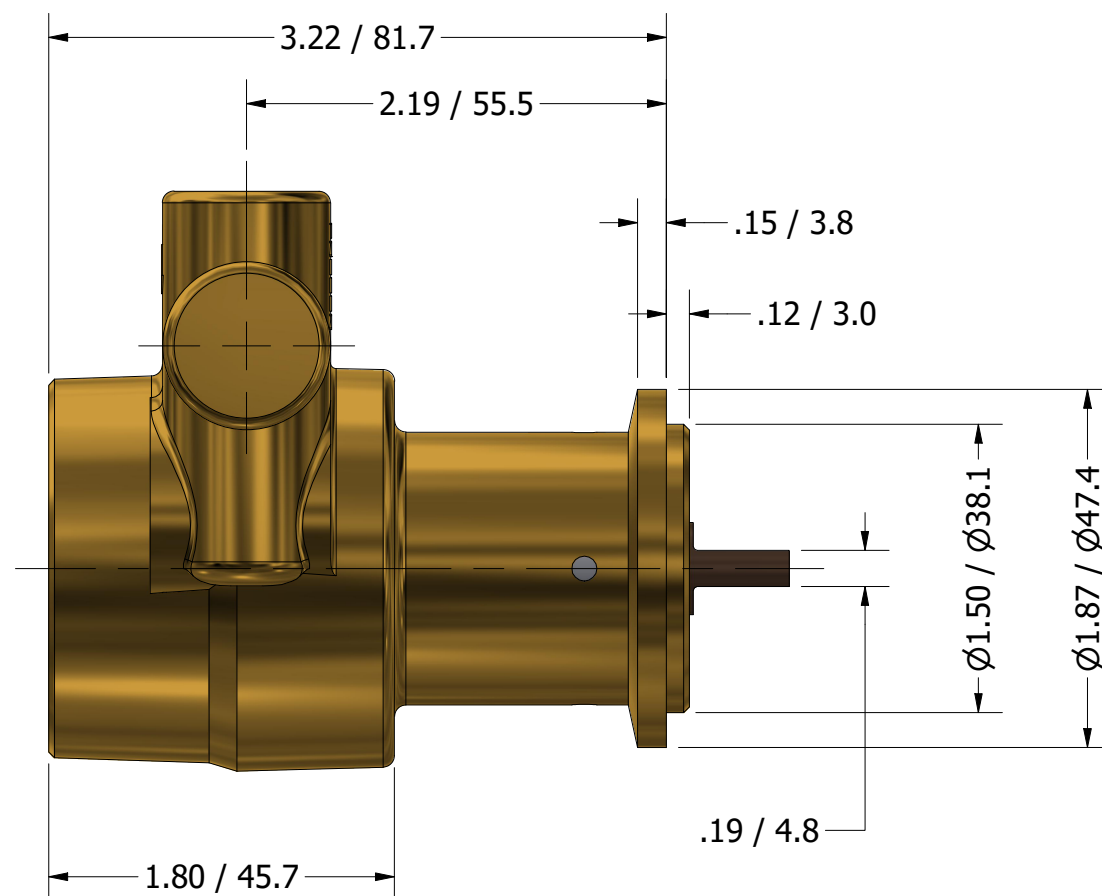

**SERIES 2  
ROTARY VANE PUMP  
CLAMP-ON STYLE  
"B" MOUNTING  
3/8" NPT PORTS**

3/8" NPT  
INLET/OUTLET PORTS

1143 BRONZE COUPLING

**PROCON**<sup>®</sup>

custom | fluid | solutions<sup>®</sup>

a division of **Standex**

W1036