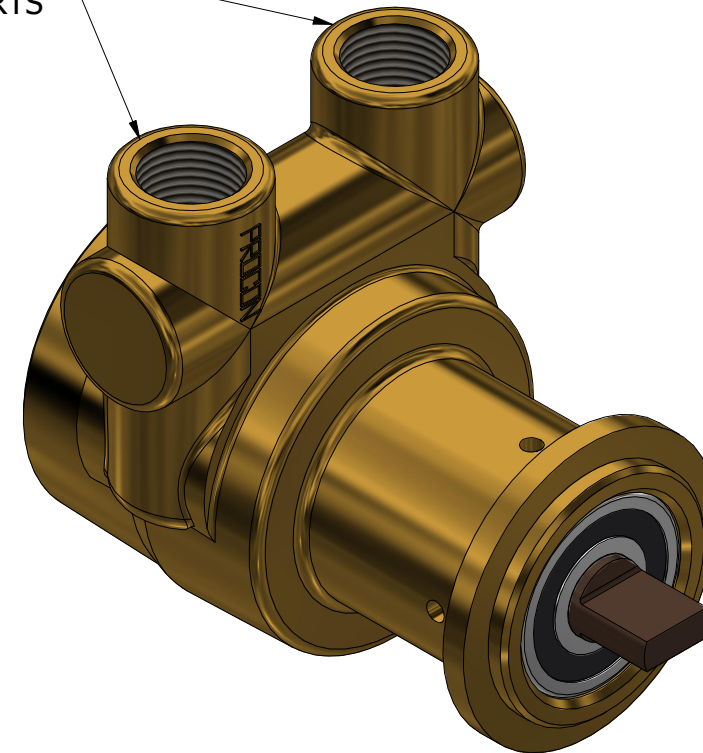

**SERIES 2  
ROTARY VANE PUMP  
CLAMP-ON STYLE  
"B" MOUNTING  
3/8" NPT PORTS**

3/8" NPT  
INLET/OUTLET PORTS

1143 BRONZE COUPLING

**PROCON**<sup>®</sup>

custom | fluid | solutions<sup>®</sup>

a division of **Standex**

W1036