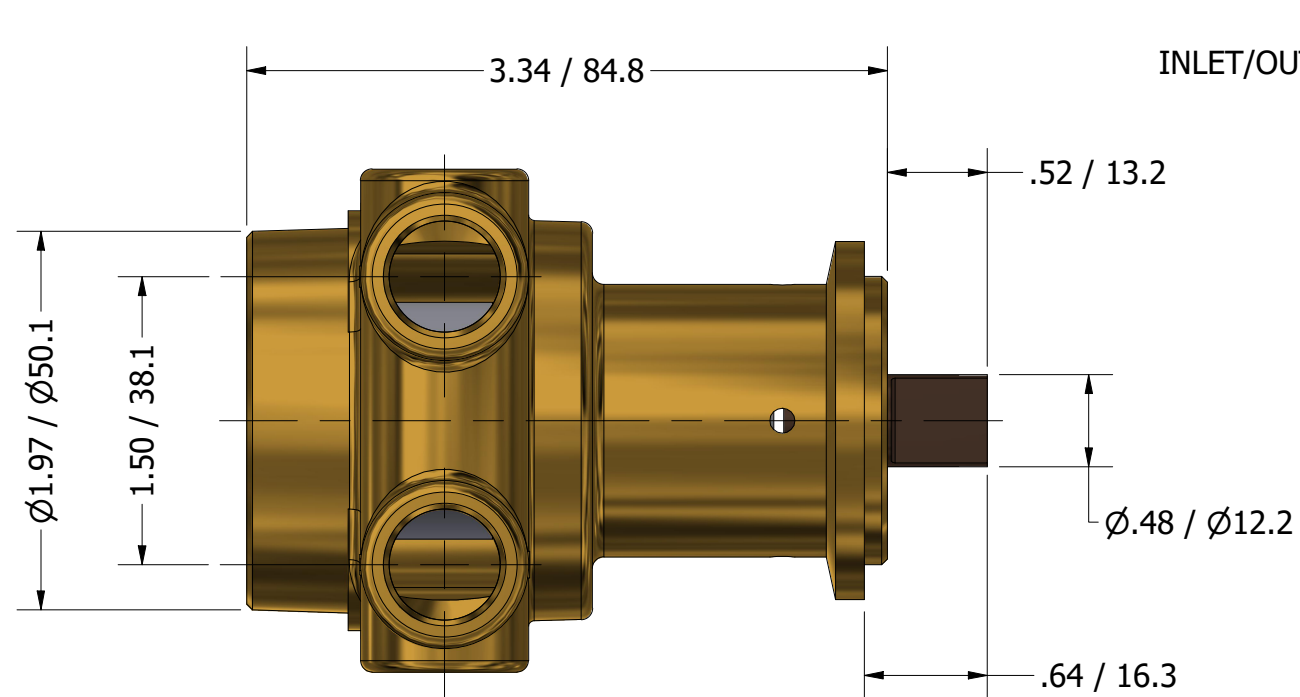

**SERIES 2  
ROTARY VANE PUMP  
CLAMP-ON STYLE  
"B" MOUNTING  
3/8" NPT PORTS**

3/8" NPT  
INLET/OUTLET PORTS

1143 BRONZE COUPLING

**PROCON**<sup>®</sup>

custom | fluid | solutions<sup>®</sup>

a division of **Standex**

W1036