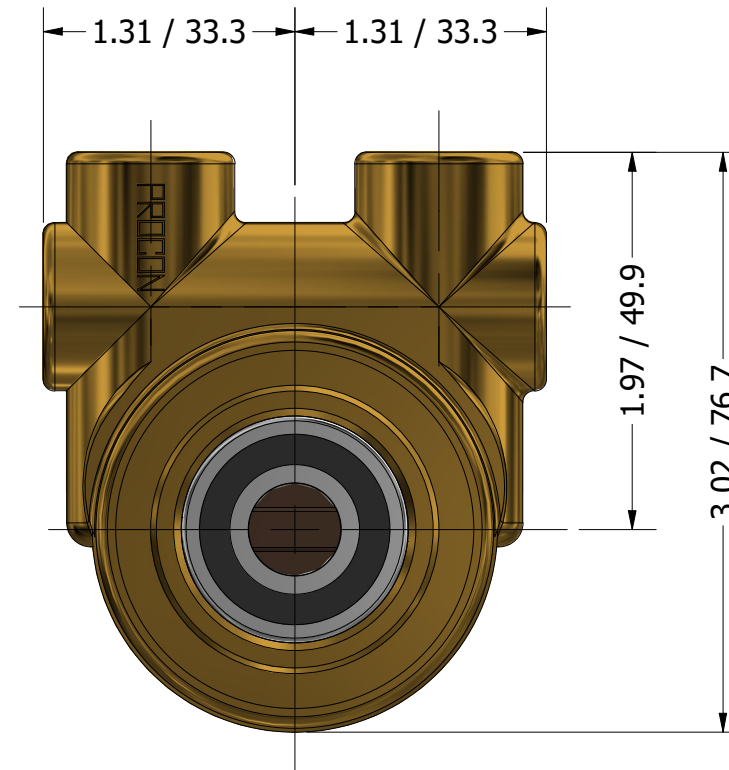

**SERIES 2  
ROTARY VANE PUMP  
CLAMP-ON STYLE  
"B" MOUNTING  
3/8" NPT PORTS**

3/8" NPT  
INLET/OUTLET PORTS

1143 BRONZE COUPLING

**PROCON**<sup>®</sup>

custom | fluid | solutions<sup>®</sup>

a division of **Standex**

W1036