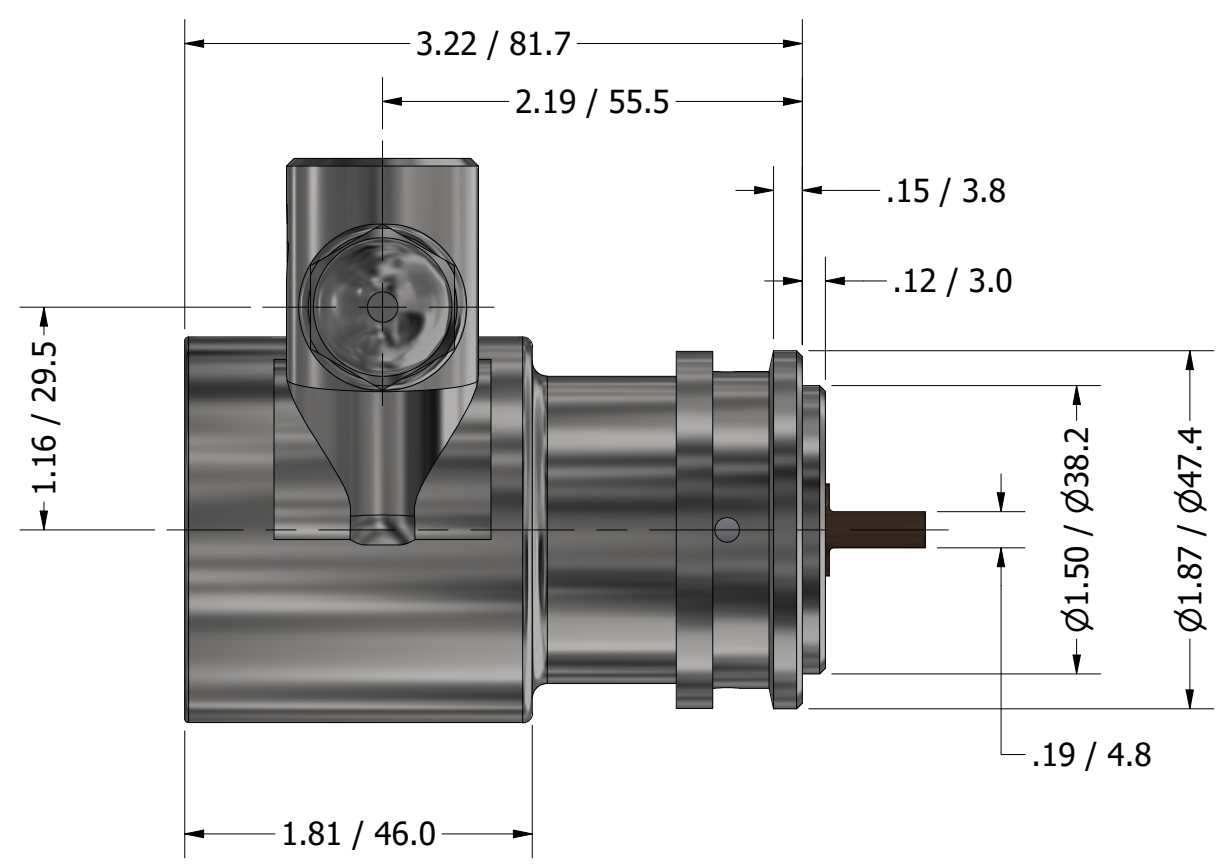

**SERIES 3
ROTARY VANE PUMP
CLAMP-ON STYLE
"B" MOUNTING
3/8" NPT PORTS
WITH RELIEF VALVE**

3/8" NPT
INLET/OUTLET PORTS

PROCON[®]

custom | fluid | solutions[®]

a division of **Standex**

W1100