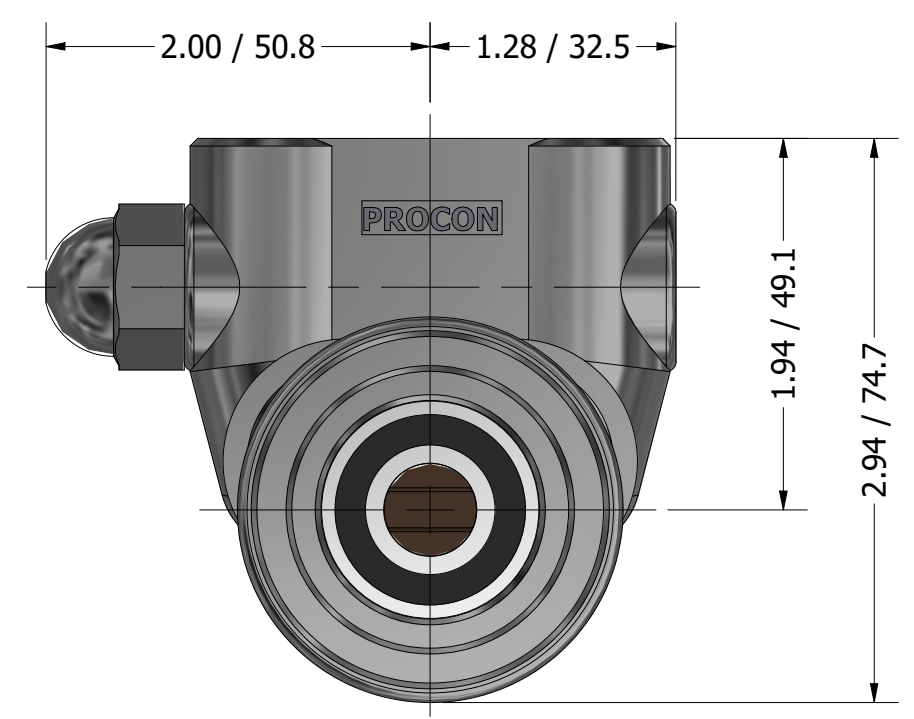

**SERIES 3
ROTARY VANE PUMP
CLAMP-ON STYLE
"B" MOUNTING
3/8" NPT PORTS
WITH RELIEF VALVE**

3/8" NPT
INLET/OUTLET PORTS

PROCON[®]

custom | fluid | solutions[®]

a division of **Standex**

W1100