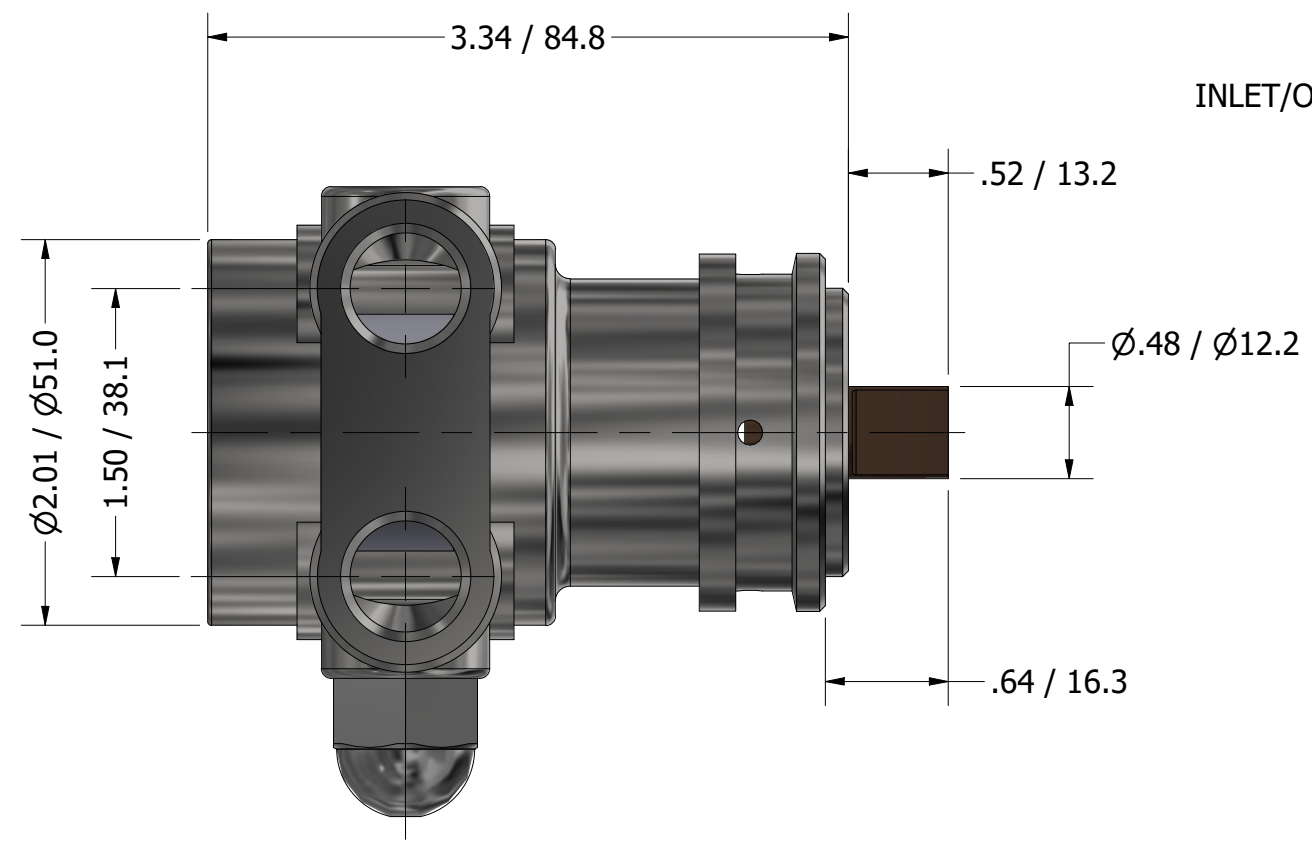

**SERIES 3
ROTARY VANE PUMP
CLAMP-ON STYLE
"B" MOUNTING
3/8" NPT PORTS
WITH RELIEF VALVE**

3/8" NPT
INLET/OUTLET PORTS

PROCON[®]

custom | fluid | solutions[®]

a division of **Standex**

W1100