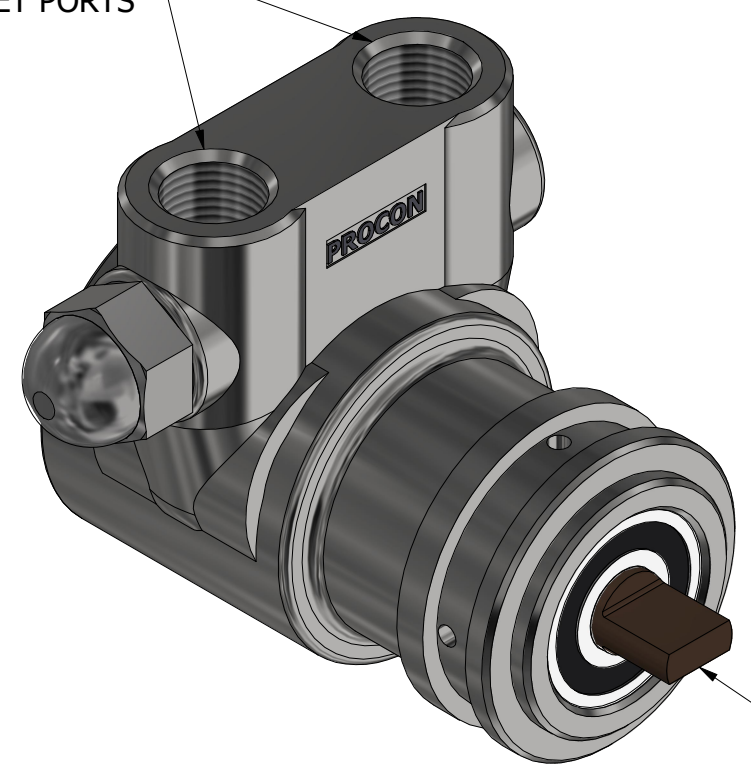

**SERIES 3
ROTARY VANE PUMP
CLAMP-ON STYLE
"B" MOUNTING
3/8" NPT PORTS
WITH RELIEF VALVE**

3/8" NPT
INLET/OUTLET PORTS

PROCON[®]

custom | fluid | solutions[®]

a division of **Standex**

W1100