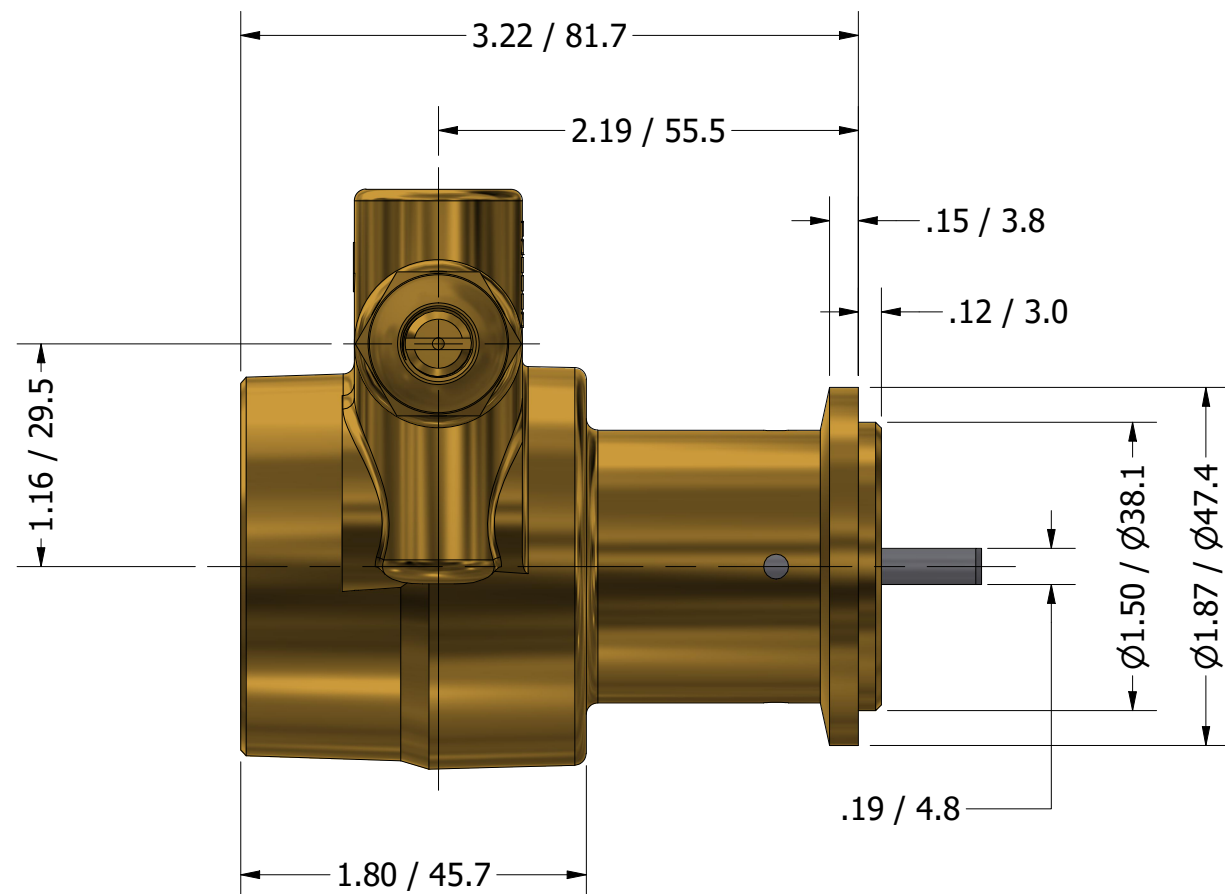

3/8" NPT
INLET/OUTLET PORTS

**SERIES 2
ROTARY VANE PUMP
CLAMP-ON STYLE
"A" MOUNTING
3/8" NPT PORTS
WITH RELIEF VALVE**

PROCON[®]

custom | fluid | solutions[®]

a division of **Standex**

W1032