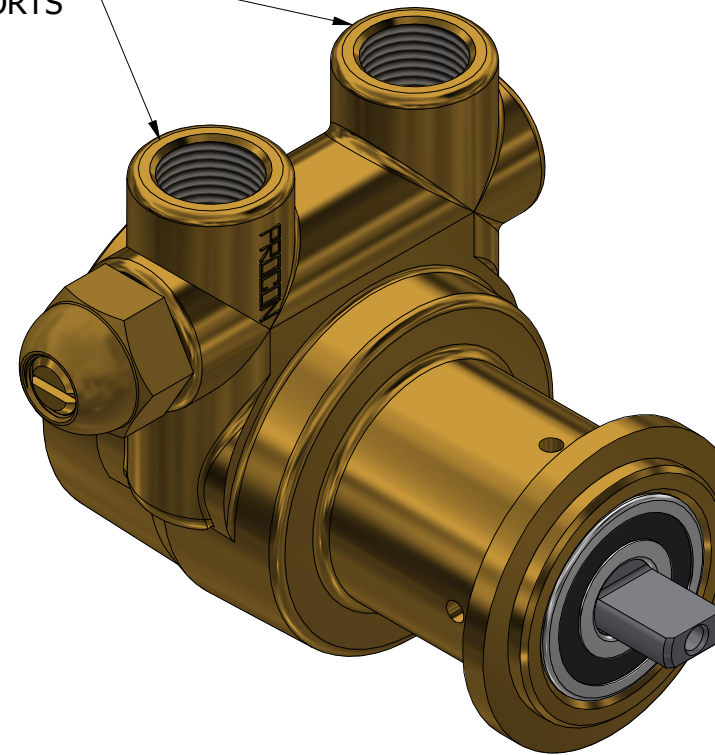

3/8" NPT
INLET/OUTLET PORTS

**SERIES 2
ROTARY VANE PUMP
CLAMP-ON STYLE
"A" MOUNTING
3/8" NPT PORTS
WITH RELIEF VALVE**

PROCON[®]

custom | fluid | solutions[®]

a division of **Standex**

W1032