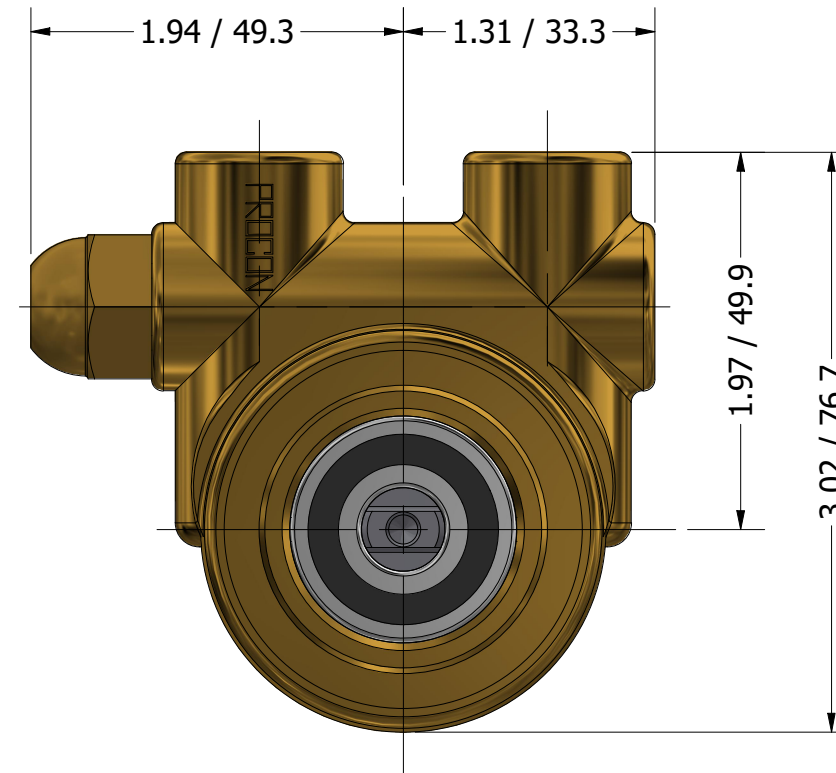

3/8" NPT
INLET/OUTLET PORTS

**SERIES 2
ROTARY VANE PUMP
CLAMP-ON STYLE
"A" MOUNTING
3/8" NPT PORTS
WITH RELIEF VALVE**

PROCON[®]

custom | fluid | solutions[®]

a division of **Standex**

W1032