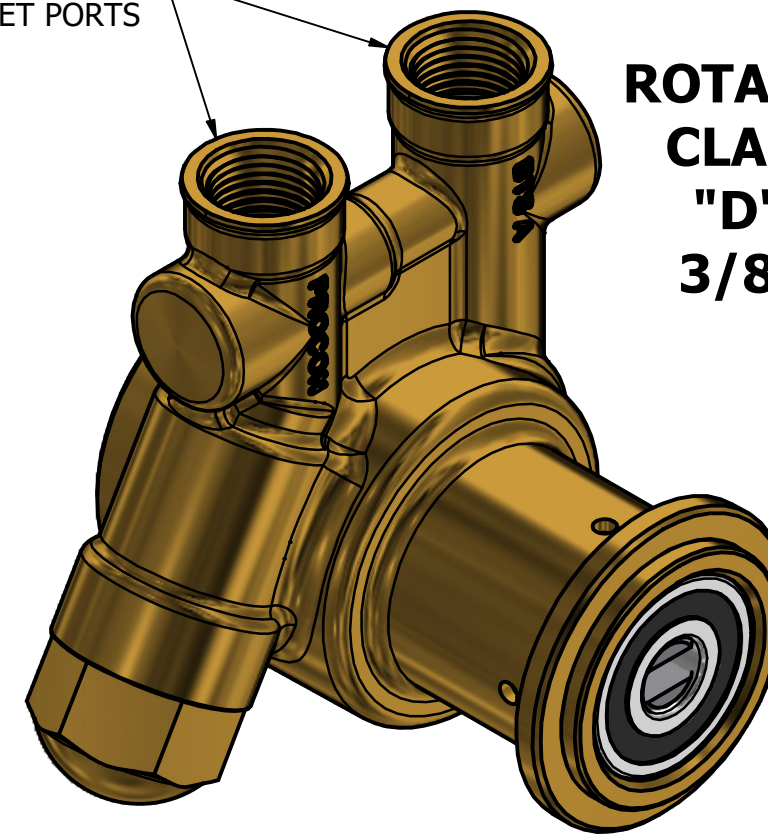

3/8" NPT  
INLET/OUTLET PORTS

**SERIES 1  
ROTARY VANE PUMP  
CLAMP-ON STYLE  
"D" MOUNTING  
3/8" NPT PORTS**

DETAIL A