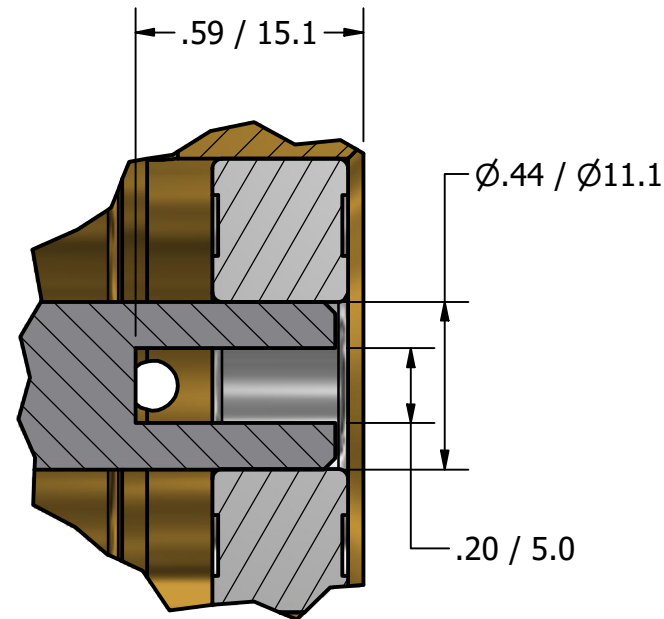

3/8" NPT  
INLET/OUTLET PORTS

**SERIES 1  
ROTARY VANE PUMP  
CLAMP-ON STYLE  
"D" MOUNTING  
3/8" NPT PORTS**

DETAIL A