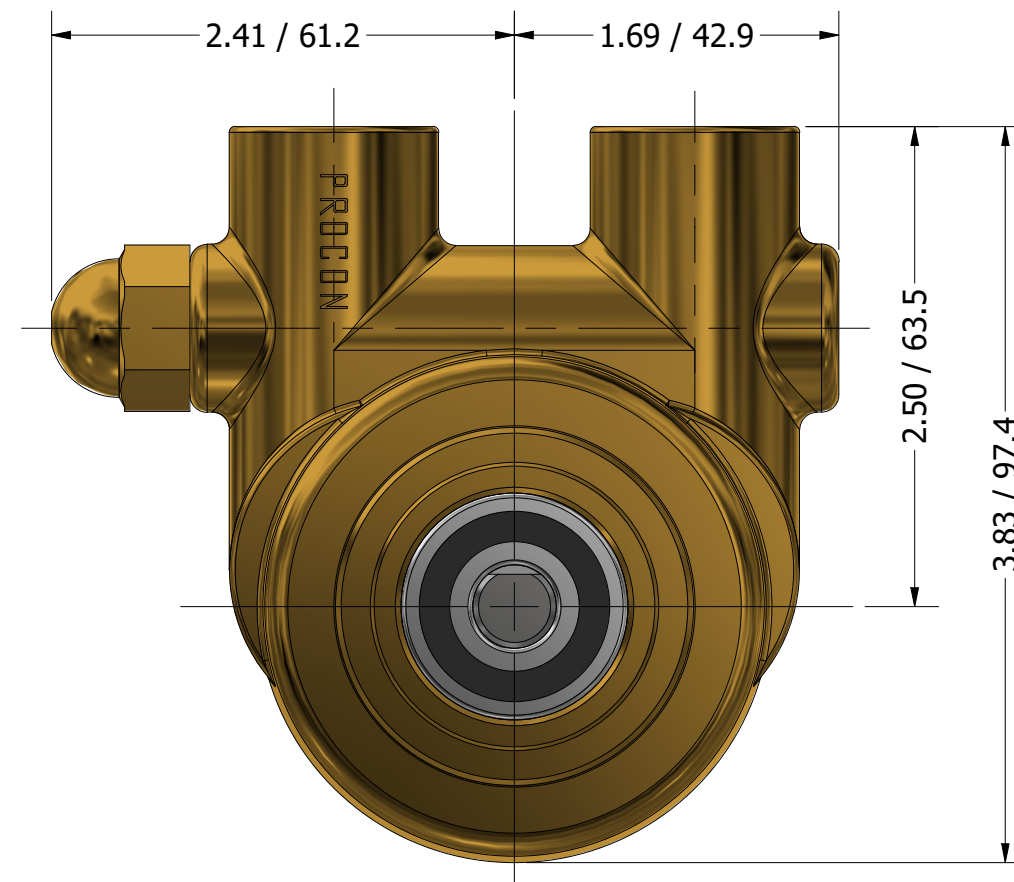

1/2" NPT
INLET/OUTLET PORTS

**SERIES 4
ROTARY VANE PUMP
CLAMP-ON STYLE
"S" MOUNTING
1/2" NPT PORTS
WITH RELIEF VALVE**

PROCON[®]

custom | fluid | solutions[®]

a division of **Standex**

W1127