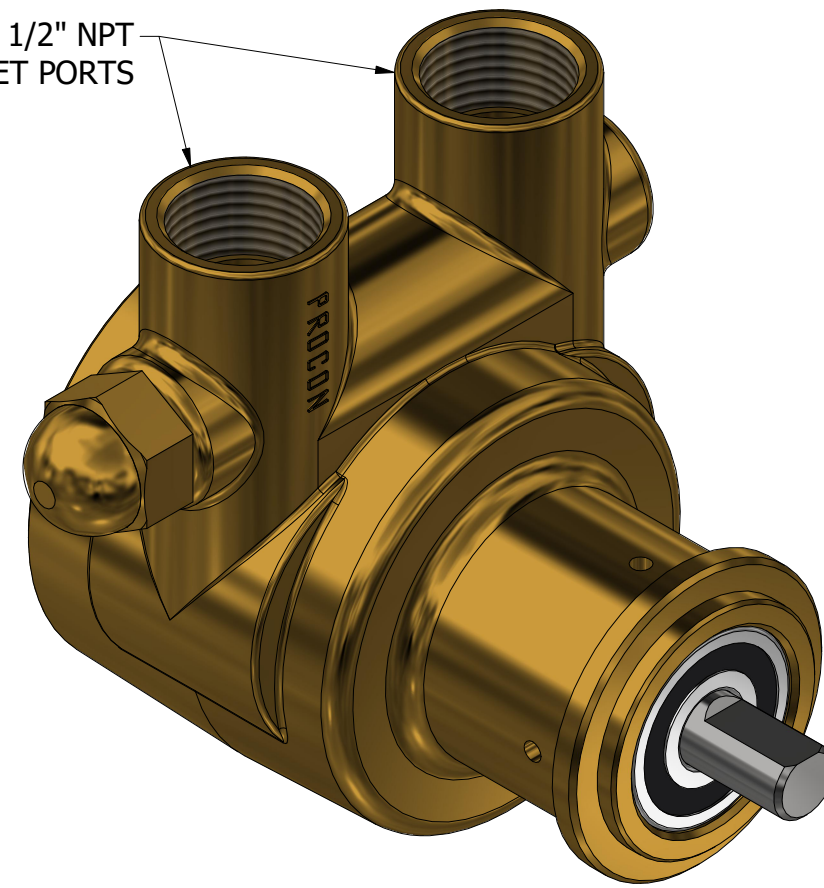

1/2" NPT
INLET/OUTLET PORTS

**SERIES 4
ROTARY VANE PUMP
CLAMP-ON STYLE
"S" MOUNTING
1/2" NPT PORTS
WITH RELIEF VALVE**

PROCON[®]

custom | fluid | solutions[®]

a division of **Standex**

W1127