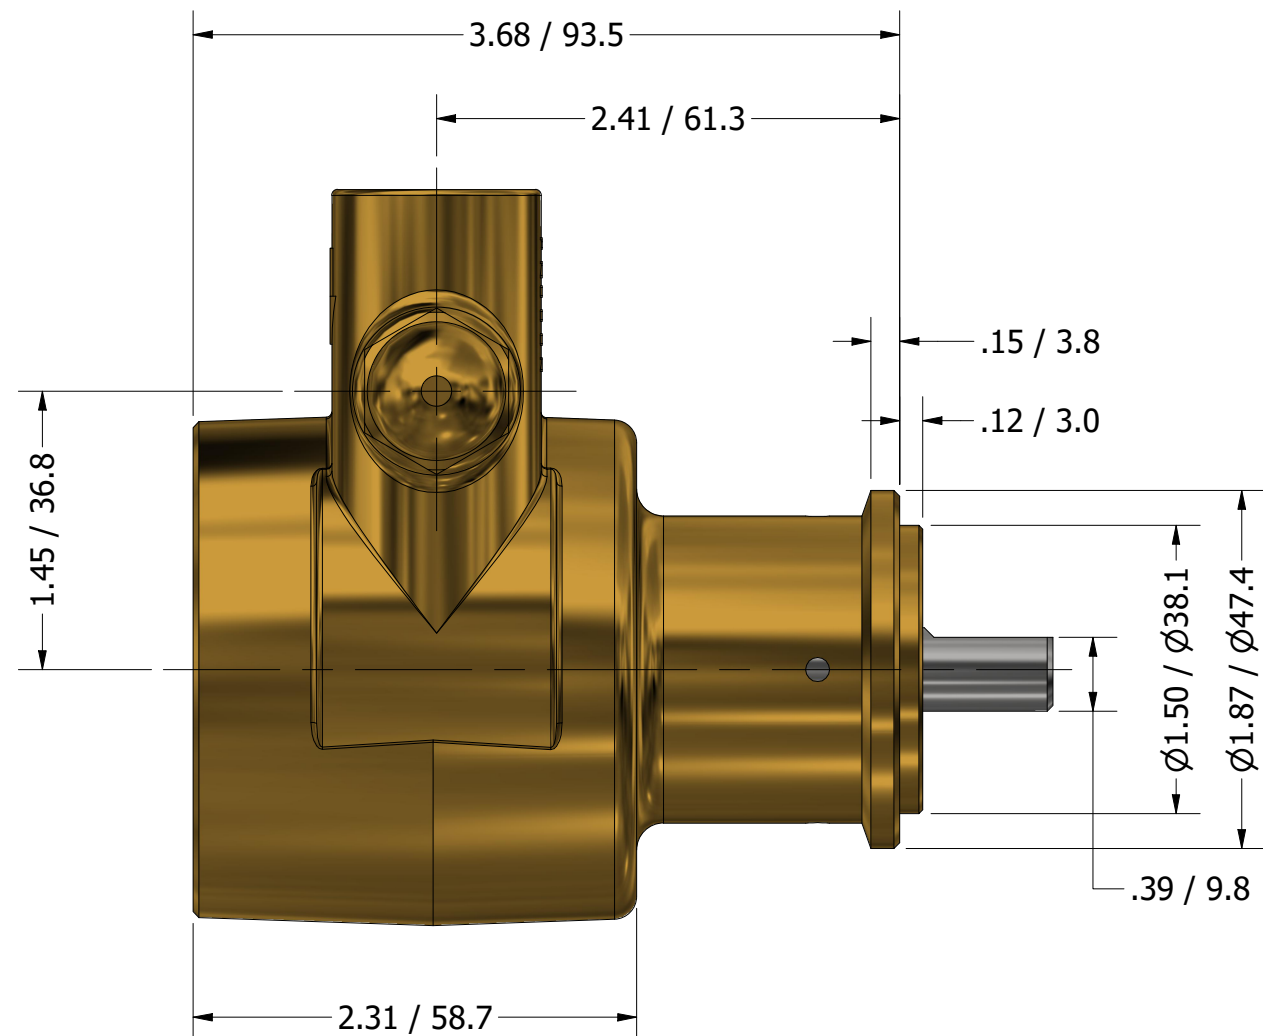

1/2" NPT
INLET/OUTLET PORTS

**SERIES 4
ROTARY VANE PUMP
CLAMP-ON STYLE
"S" MOUNTING
1/2" NPT PORTS
WITH RELIEF VALVE**

PROCON[®]

custom | fluid | solutions[®]

a division of **Standex**

W1127