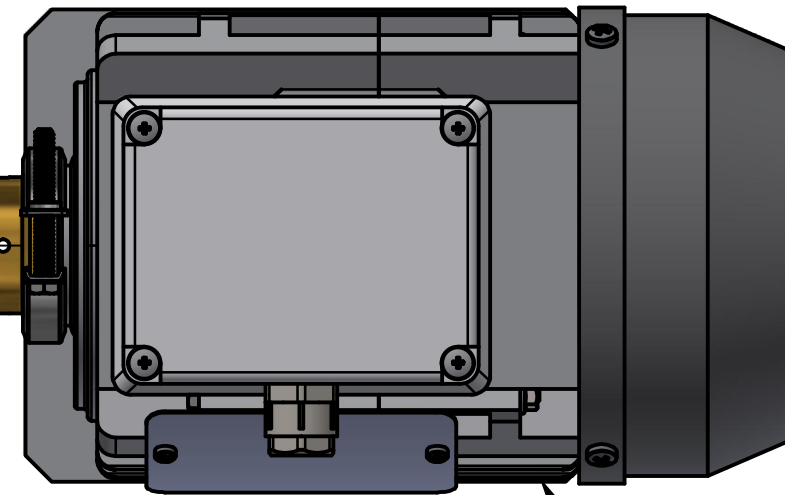

**SERIES 1  
 ROTARY VANE PUMP  
 CLAMP-ON STYLE  
 WITH STRAINER  
 ON 717 MOTOR  
 3/8" NPT PORTS  
 WITH RELIEF VALVE**

Ø.31 / Ø8.0  
 4 PLCS

3/8 NPT  
 INLET/OUTLET PORTS  
 2 PLCS

1.50 / 38.1

717 MOTOR