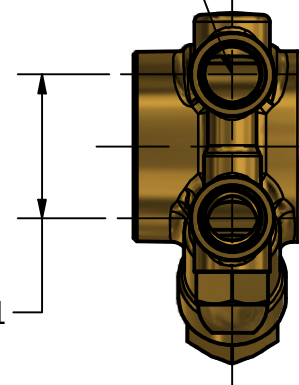

**SERIES 1  
 ROTARY VANE PUMP  
 CLAMP-ON STYLE  
 WITH STRAINER  
 ON 717 MOTOR  
 3/8" NPT PORTS  
 WITH RELIEF VALVE**

Ø.31 / Ø8.0  
 4 PLCS

3/8 NPT  
 INLET/OUTLET PORTS  
 2 PLCS

1.50 / 38.1

717 MOTOR