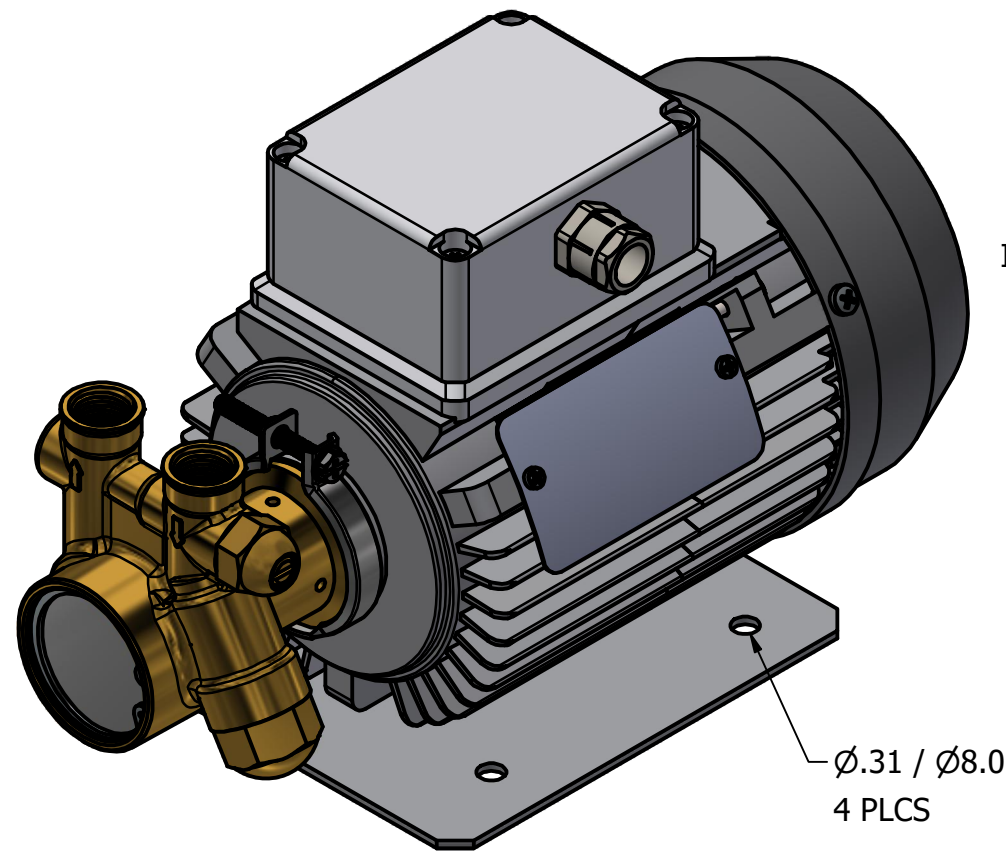

**SERIES 1  
 ROTARY VANE PUMP  
 CLAMP-ON STYLE  
 WITH STRAINER  
 ON 717 MOTOR  
 3/8" NPT PORTS  
 WITH RELIEF VALVE**

Ø.31 / Ø8.0  
 4 PLCS

3/8 NPT  
 INLET/OUTLET PORTS  
 2 PLCS

1.50 / 38.1

717 MOTOR