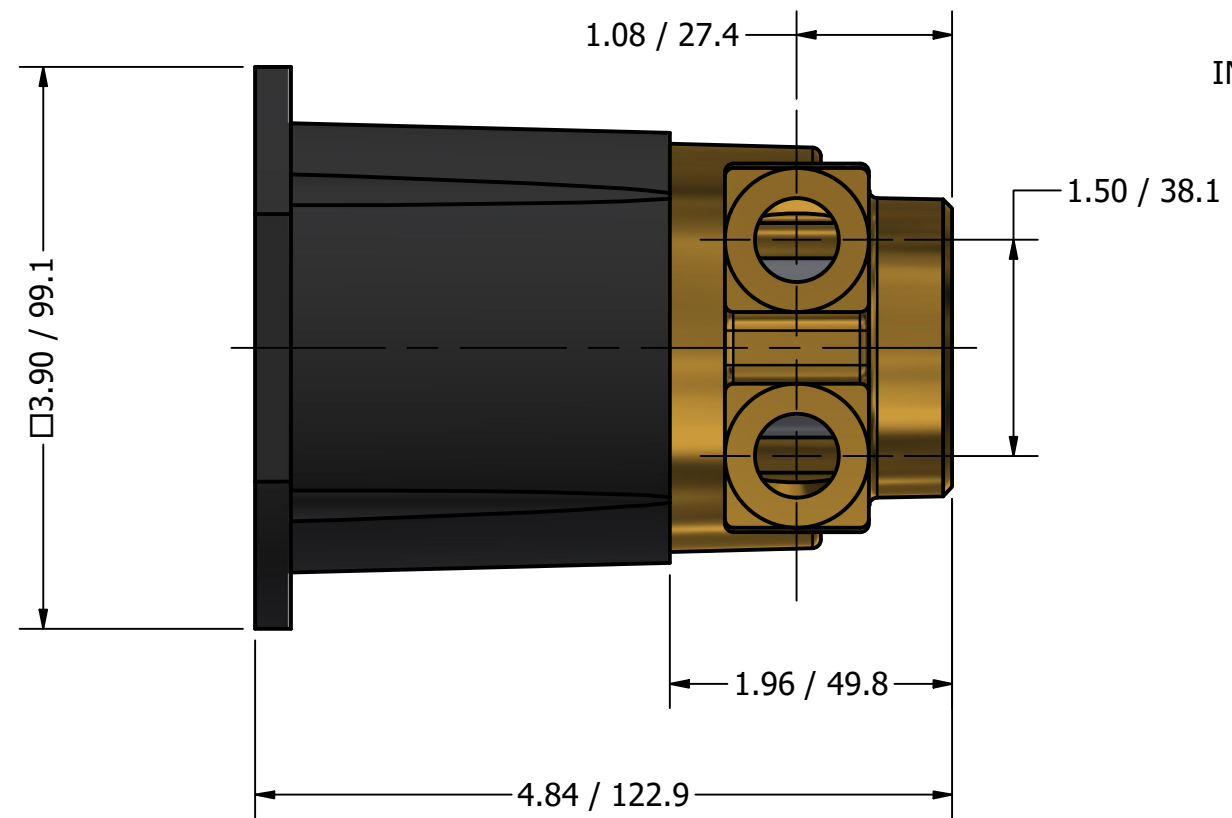

**SERIES 2
MAG DRIVE PUMP
3/8" NPT PORTS**

3/8" NPT
INLET/OUTLET PORTS