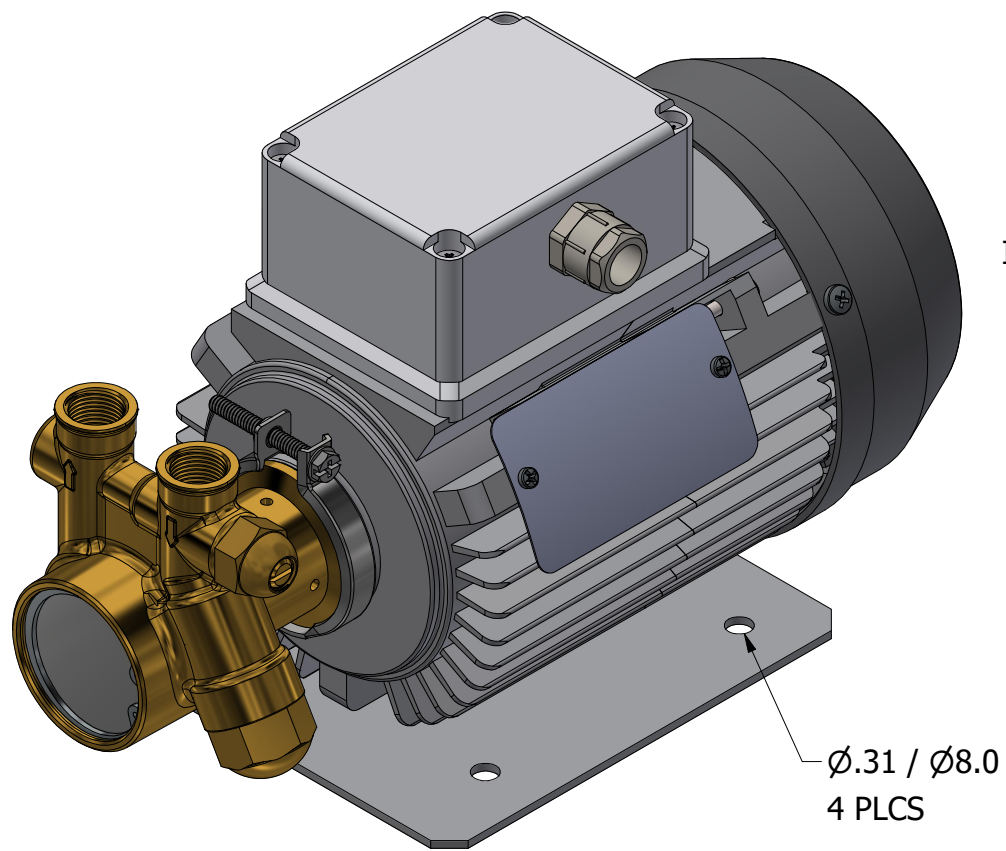

**SERIES 1
 ROTARY VANE PUMP
 CLAMP-ON STYLE
 WITH STRAINER
 ON 717 MOTOR
 G3/8 (BSPP) PORTS
 WITH RELIEF VALVE**

G3/8 (BSPP)
 INLET/OUTLET PORTS
 2 PLCS

1.50 / 38.1

Ø.31 / Ø8.0
 4 PLCS

717 MOTOR

1.03 / 26.1

5.16 / 131.2

4.40 / 111.7

11.0 / 280

4.30 / 109.1

3.74 / 95.0

5.91 / 150.0

PROCON[®]

custom | fluid | solutions[®]