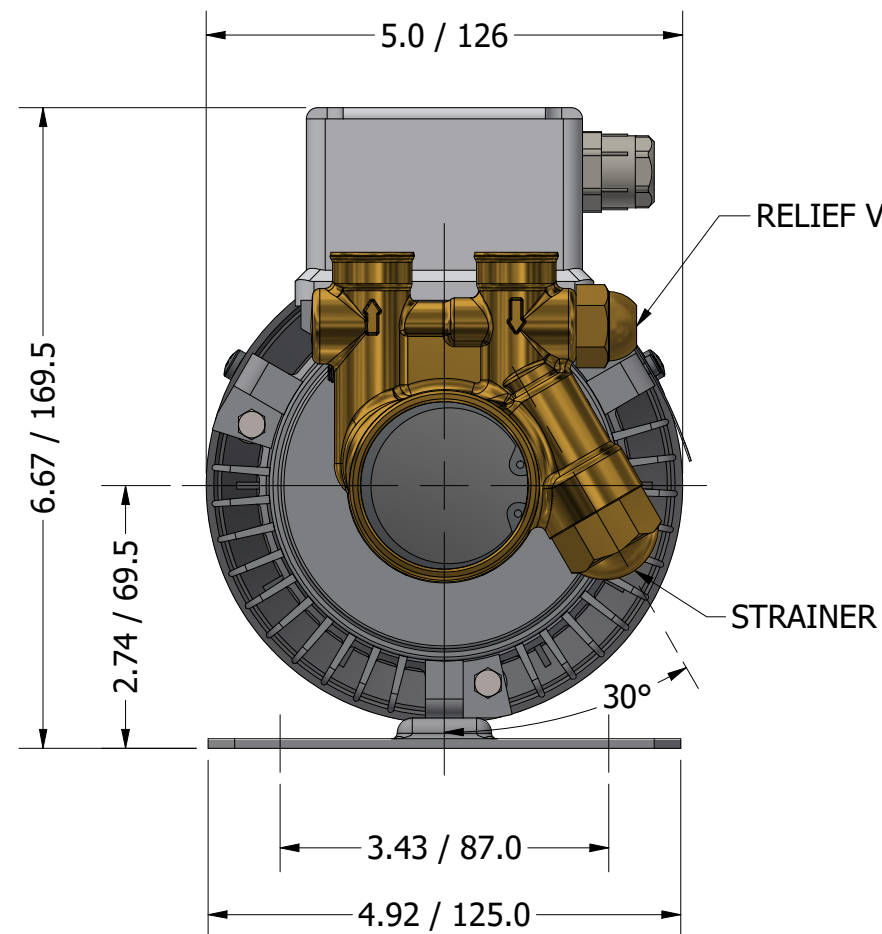

**SERIES 1
 ROTARY VANE PUMP
 CLAMP-ON STYLE
 WITH STRAINER
 ON 717 MOTOR
 G3/8 (BSPP) PORTS
 WITH RELIEF VALVE**

G3/8 (BSPP)
 INLET/OUTLET PORTS
 2 PLCS

1.50 / 38.1

Ø.31 / Ø8.0
 4 PLCS

717 MOTOR

1.03 / 26.1

5.16 / 131.2

4.40 / 111.7

11.0 / 280

4.30 / 109.1

3.74 / 95.0

5.91 / 150.0

PROCON[®]

custom | fluid | solutions[®]