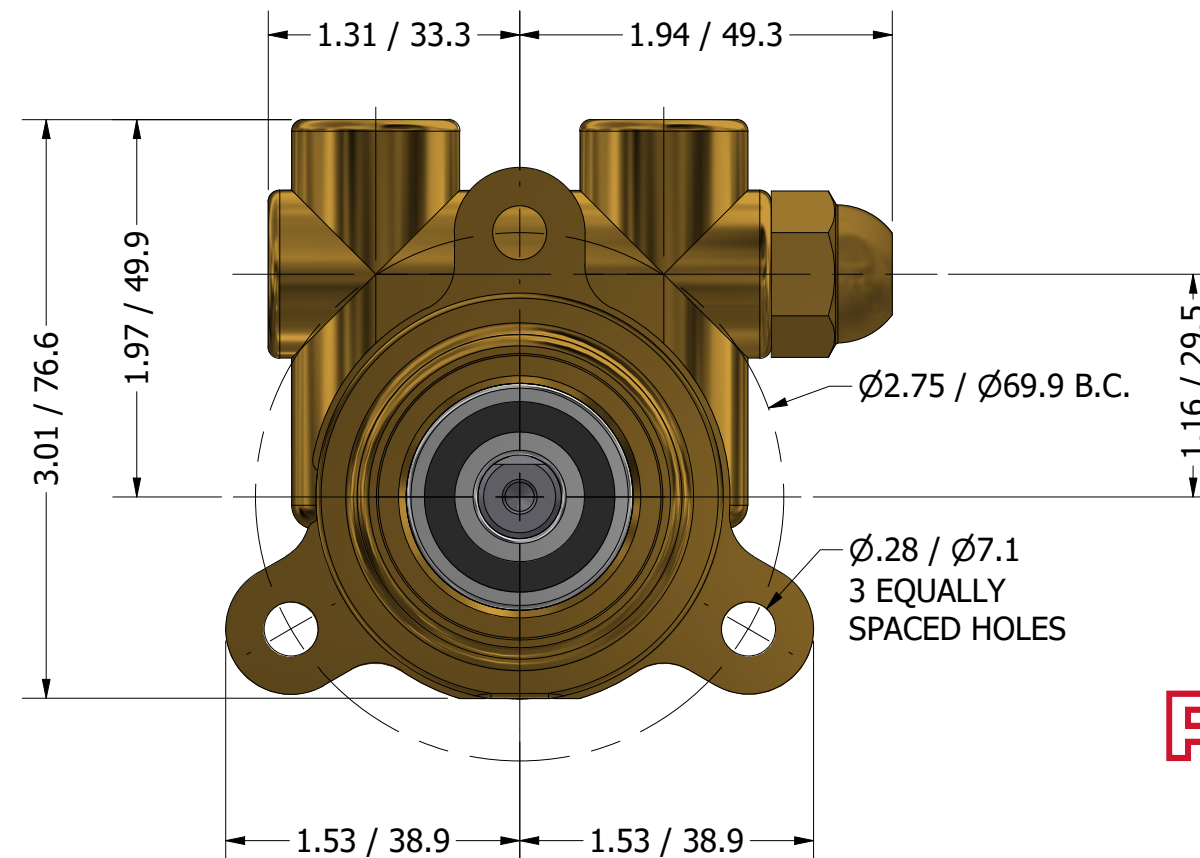

**SERIES 2
ROTARY VANE PUMP
BOLT-ON STYLE
"E" MOUNTING
3/8" NPT PORTS
WITH RELIEF VALVE**

PROCON[®]

custom | fluid | solutions[®]

a division of **Standex**

W1065