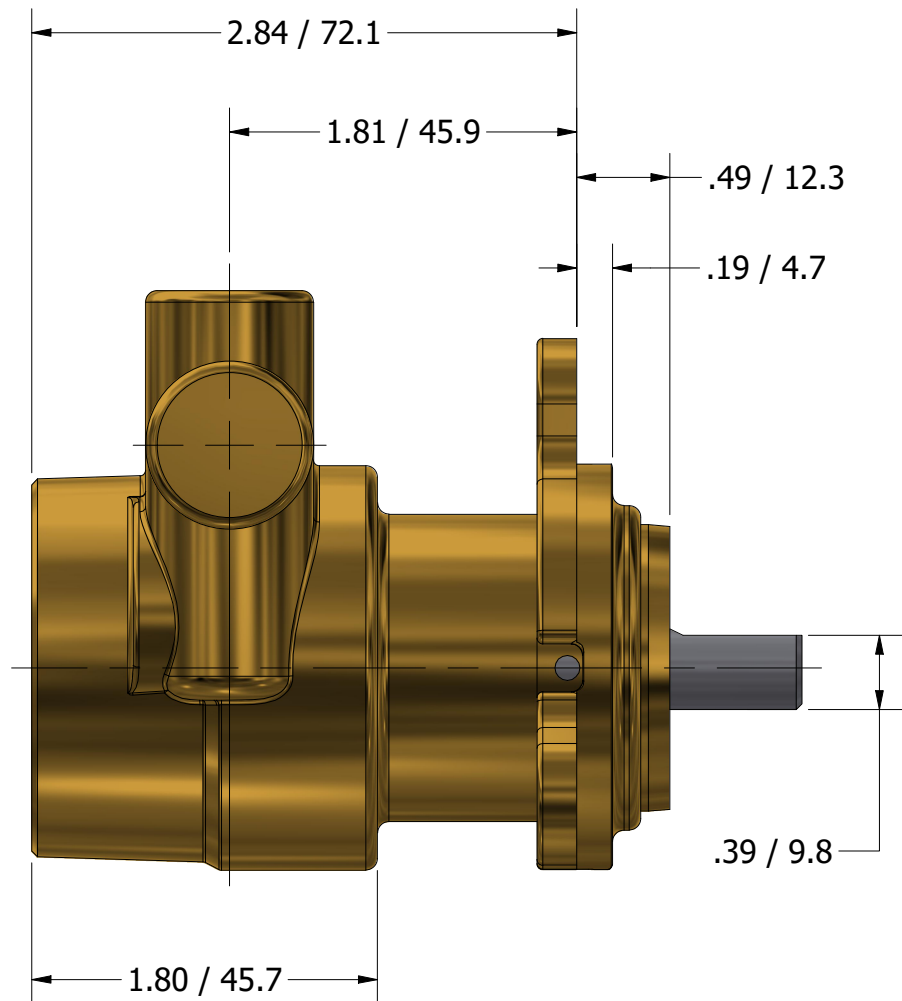

**SERIES 2
ROTARY VANE PUMP
BOLT-ON STYLE
"E" MOUNTING
3/8" NPT PORTS
WITH RELIEF VALVE**

PROCON[®]

custom | fluid | solutions[®]

a division of **Standex**

W1065