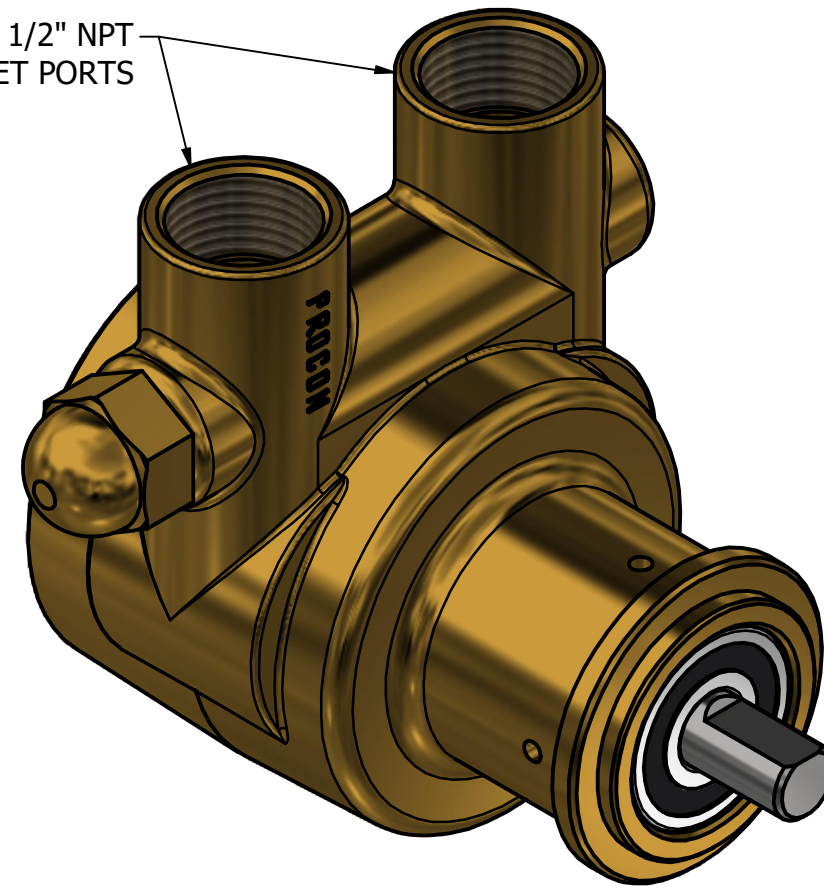

1/2" NPT  
INLET/OUTLET PORTS

**SERIES 4  
ROTARY VANE PUMP  
CLAMP-ON STYLE  
"S" MOUNTING  
1/2" NPT PORTS  
WITH RELIEF VALVE**