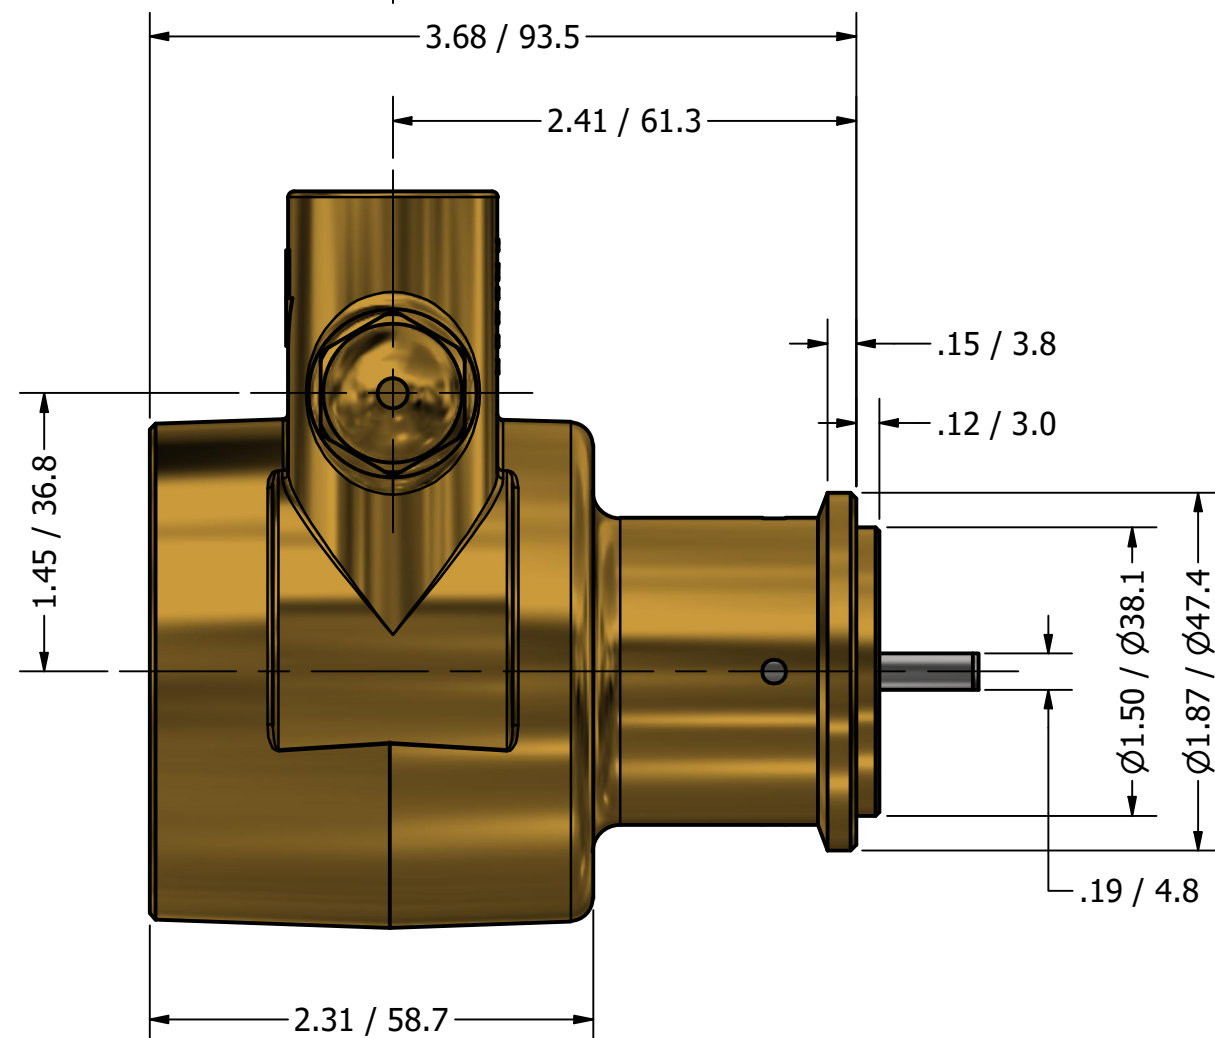

G1/2 (BSPP)
INLET/OUTLET PORTS

**SERIES 4
ROTARY VANE PUMP
CLAMP-ON STYLE
"A" MOUNTING
G1/2 (BSPP) PORTS
WITH RELIEF VALVE**

PROCON[®]
custom | fluid | solutions[®]