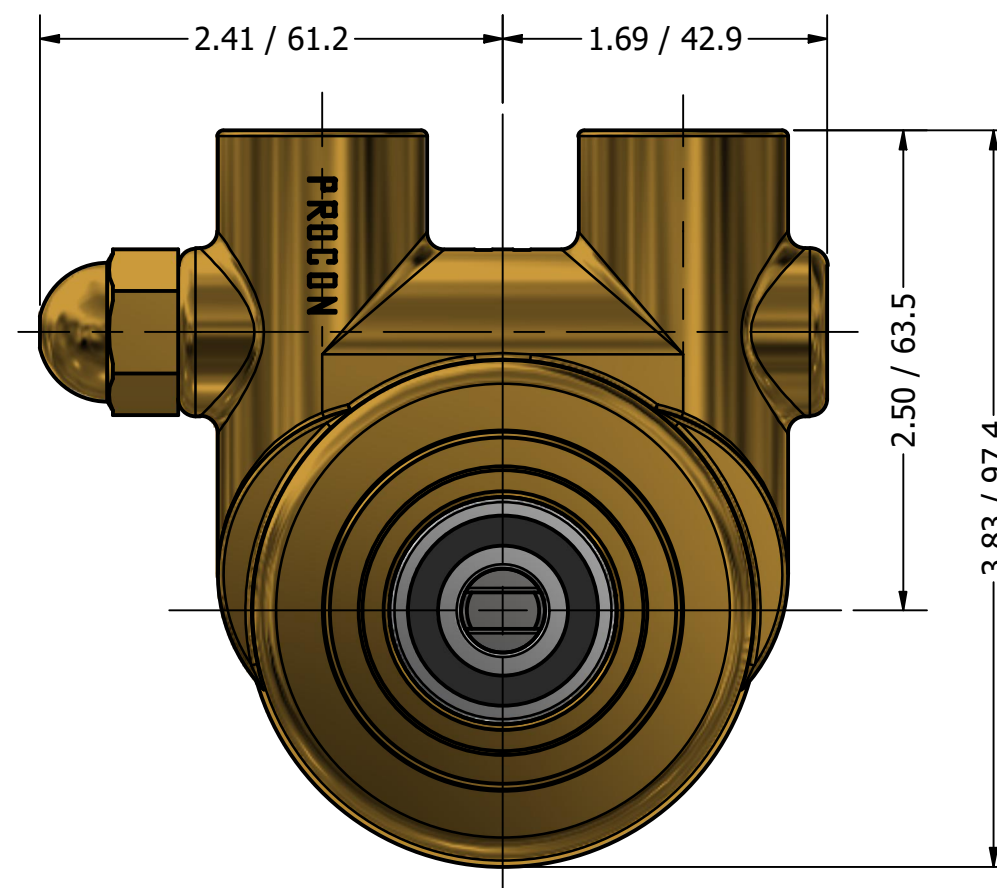

G1/2 (BSPP)
INLET/OUTLET PORTS

**SERIES 4
ROTARY VANE PUMP
CLAMP-ON STYLE
"A" MOUNTING
G1/2 (BSPP) PORTS
WITH RELIEF VALVE**

PROCON[®]
custom | fluid | solutions[®]