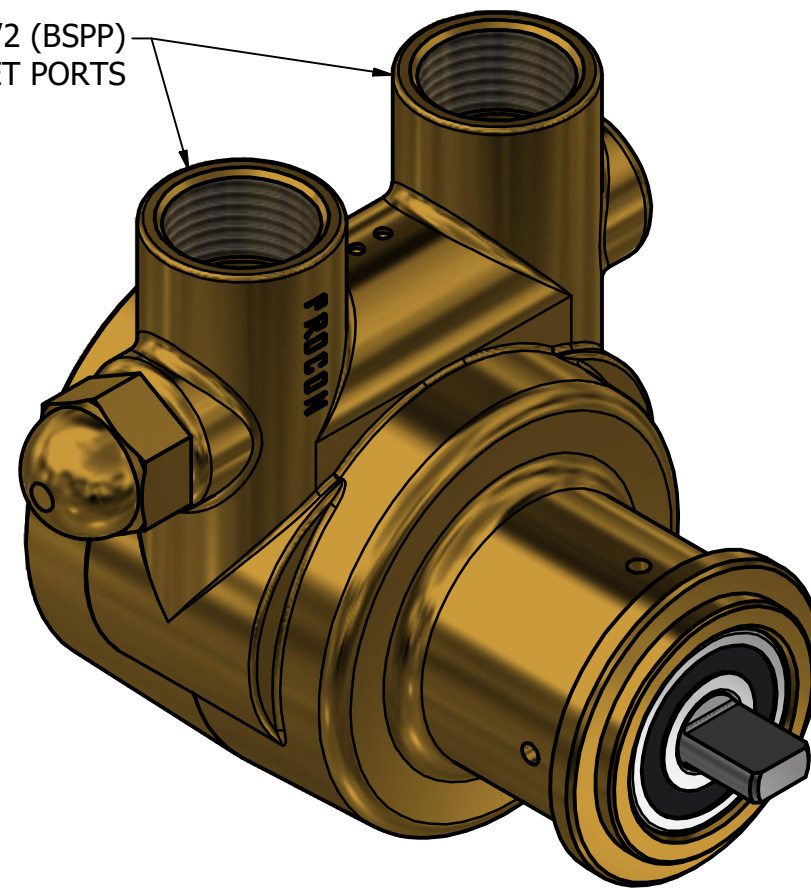

G1/2 (BSPP)
INLET/OUTLET PORTS

**SERIES 4
ROTARY VANE PUMP
CLAMP-ON STYLE
"A" MOUNTING
G1/2 (BSPP) PORTS
WITH RELIEF VALVE**

PROCON[®]
custom | fluid | solutions[®]