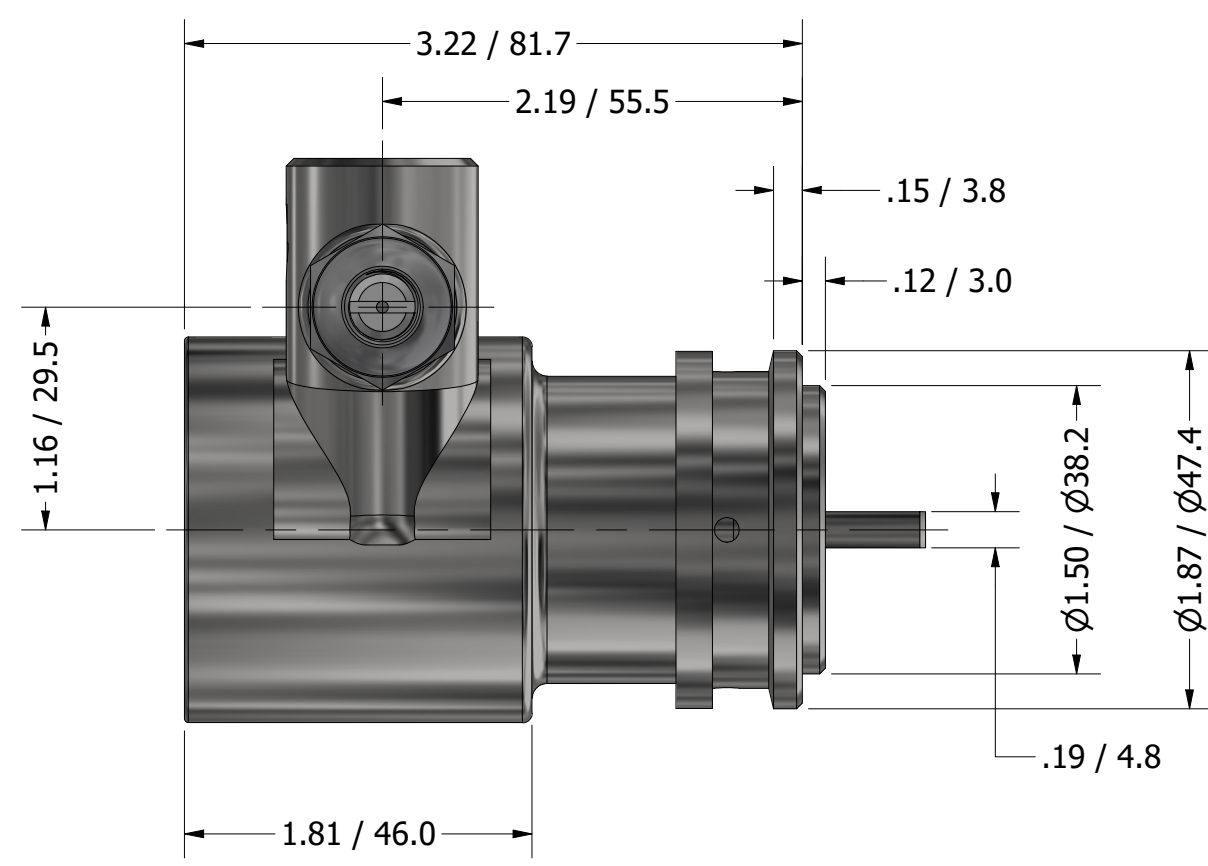

**SERIES 3
 ROTARY VANE PUMP
 CLAMP-ON STYLE
 "A" MOUNTING
 3/8" NPT PORTS
 WITH RELIEF VALVE**

3/8" NPT
 INLET/OUTLET PORTS

PROCON[®]

custom | fluid | solutions[®]

a division of **Standex**

W1103