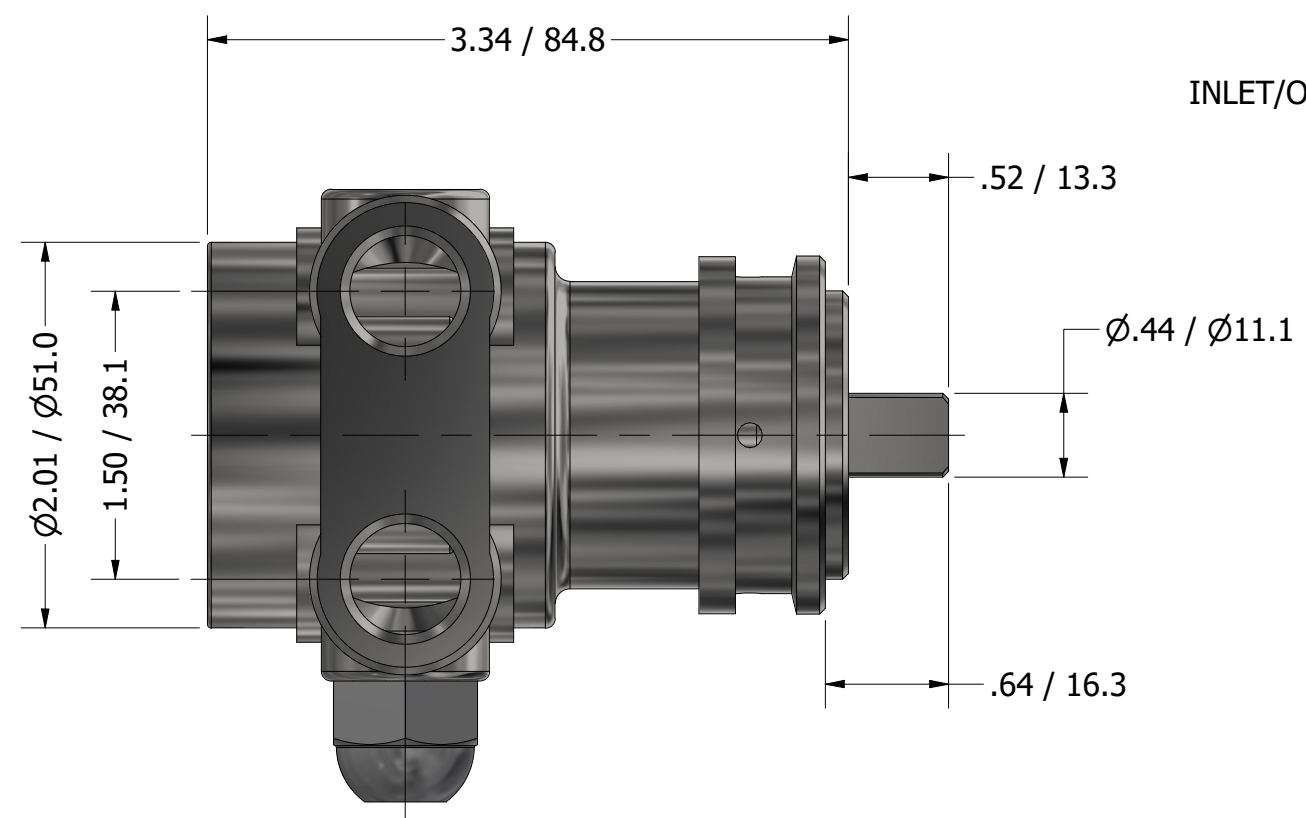

**SERIES 3
 ROTARY VANE PUMP
 CLAMP-ON STYLE
 "A" MOUNTING
 3/8" NPT PORTS
 WITH RELIEF VALVE**

3/8" NPT
 INLET/OUTLET PORTS

PROCON[®]

custom | fluid | solutions[®]

a division of **Standex**

W1103