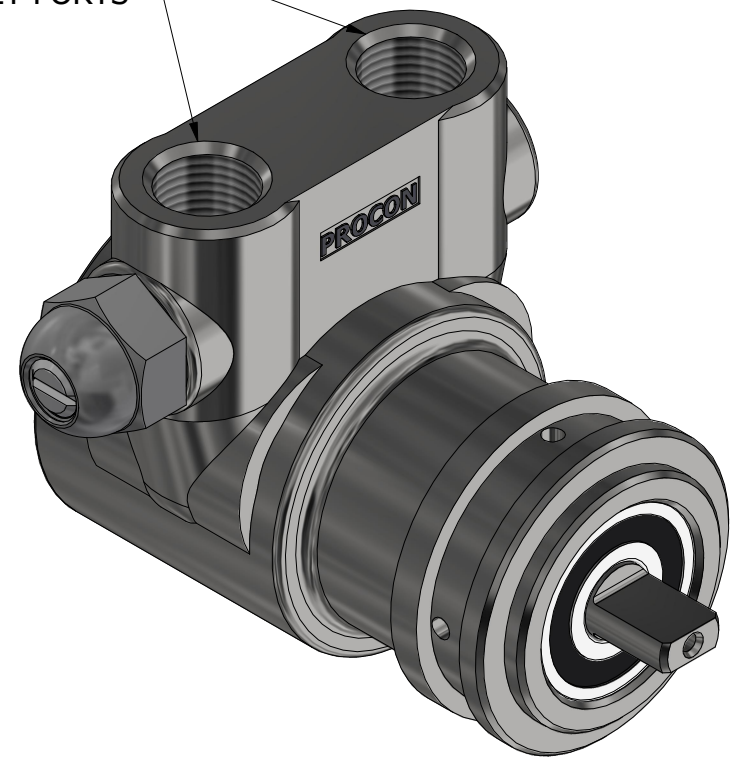

**SERIES 3
 ROTARY VANE PUMP
 CLAMP-ON STYLE
 "A" MOUNTING
 3/8" NPT PORTS
 WITH RELIEF VALVE**

3/8" NPT
 INLET/OUTLET PORTS

PROCON[®]

custom | fluid | solutions[®]

a division of **Standex**

W1103