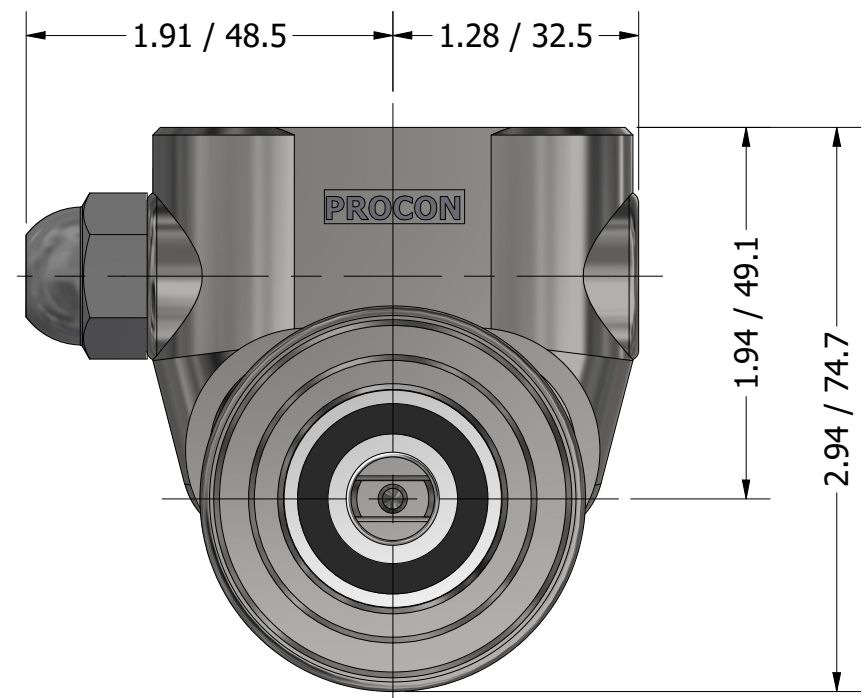

**SERIES 3
 ROTARY VANE PUMP
 CLAMP-ON STYLE
 "A" MOUNTING
 3/8" NPT PORTS
 WITH RELIEF VALVE**

3/8" NPT
 INLET/OUTLET PORTS

PROCON[®]

custom | fluid | solutions[®]

a division of **Standex**

W1103