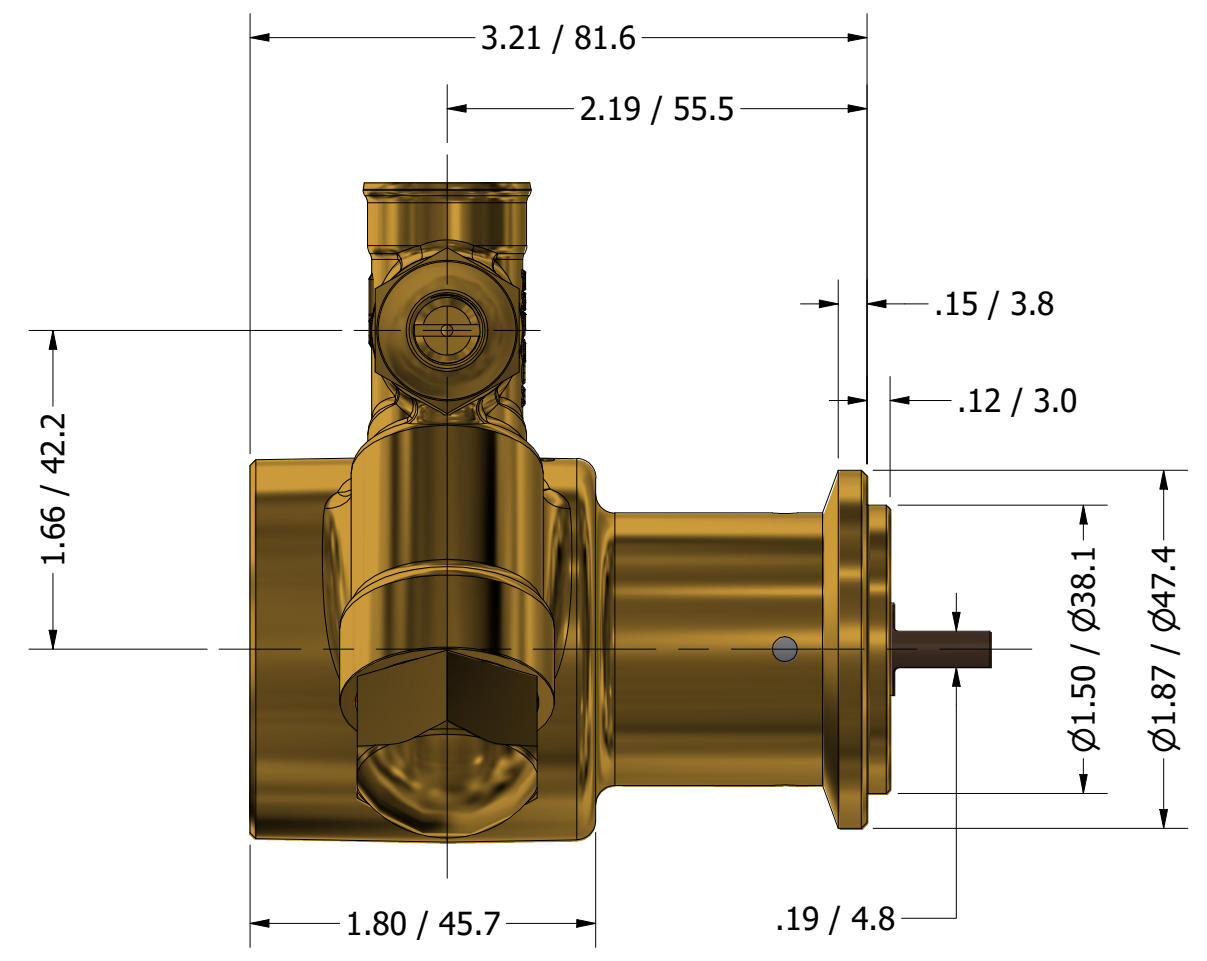

**SERIES 1
 ROTARY VANE PUMP
 CLAMP-ON STYLE
 "B" MOUNTING
 G3/8 (BSPP) PORTS
 WITH RELIEF VALVE**

G3/8 (BSPP)
 INLET/OUTLET PORTS

PROCON[®]

custom | fluid | solutions[®]

a division of **Standex**

W1023