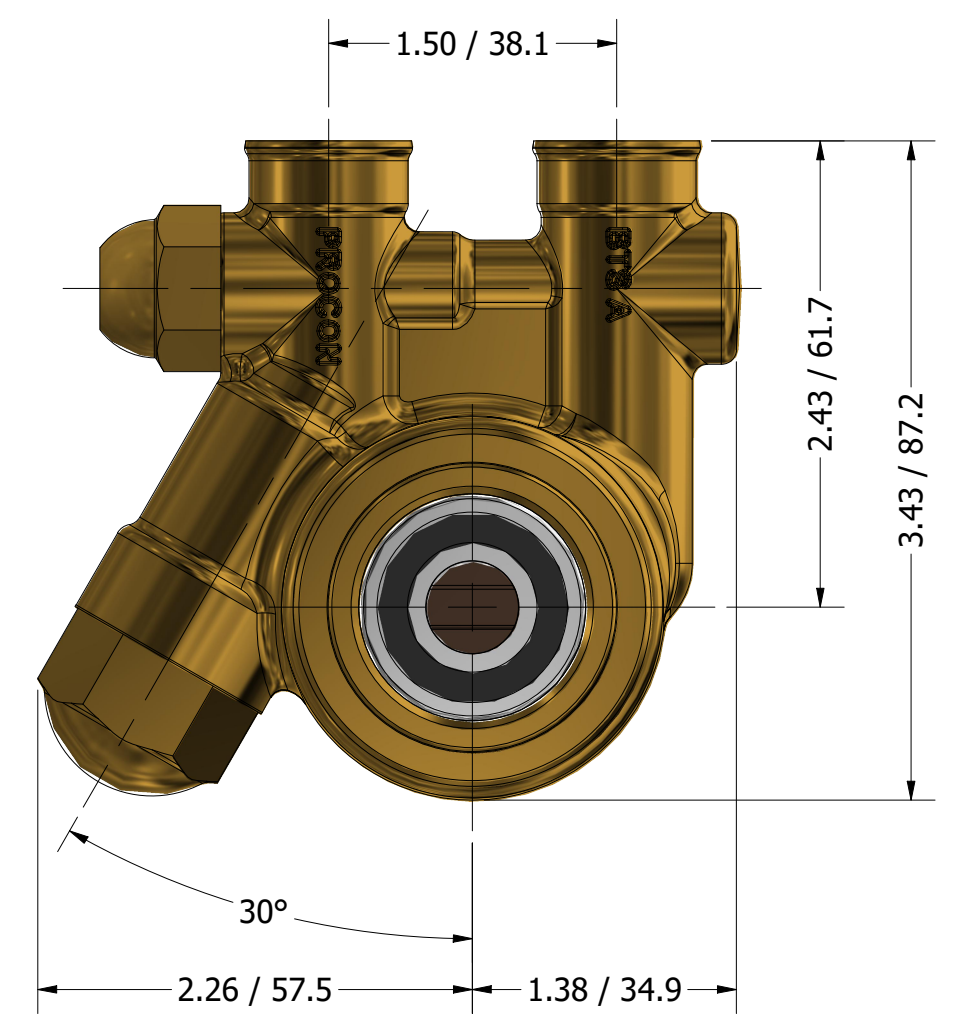

**SERIES 1
 ROTARY VANE PUMP
 CLAMP-ON STYLE
 "B" MOUNTING
 G3/8 (BSPP) PORTS
 WITH RELIEF VALVE**

G3/8 (BSPP)
 INLET/OUTLET PORTS

PROCON[®]

custom | fluid | solutions[®]

a division of **Standex**

W1023