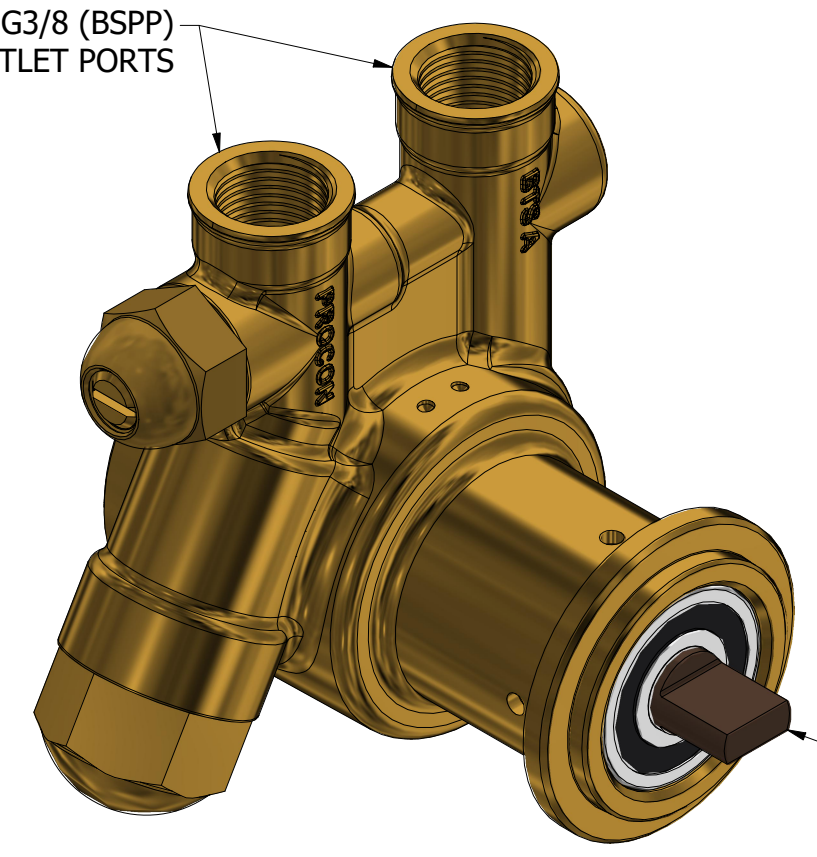

**SERIES 1
 ROTARY VANE PUMP
 CLAMP-ON STYLE
 "B" MOUNTING
 G3/8 (BSPP) PORTS
 WITH RELIEF VALVE**

G3/8 (BSPP)
 INLET/OUTLET PORTS

PROCON[®]

custom | fluid | solutions[®]

a division of **Standex**

W1023