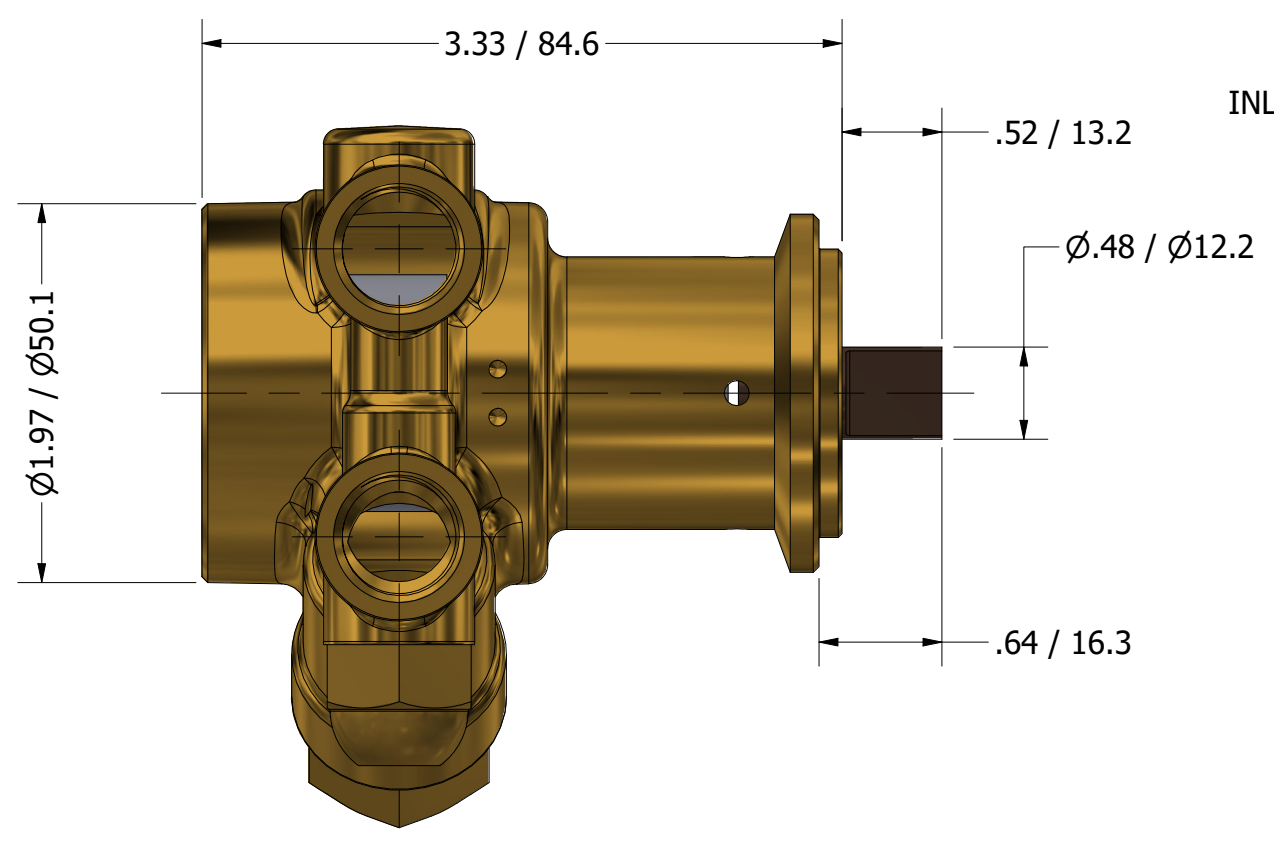

**SERIES 1
 ROTARY VANE PUMP
 CLAMP-ON STYLE
 "B" MOUNTING
 G3/8 (BSPP) PORTS
 WITH RELIEF VALVE**

G3/8 (BSPP)
 INLET/OUTLET PORTS

PROCON[®]

custom | fluid | solutions[®]

a division of **Standex**

W1023