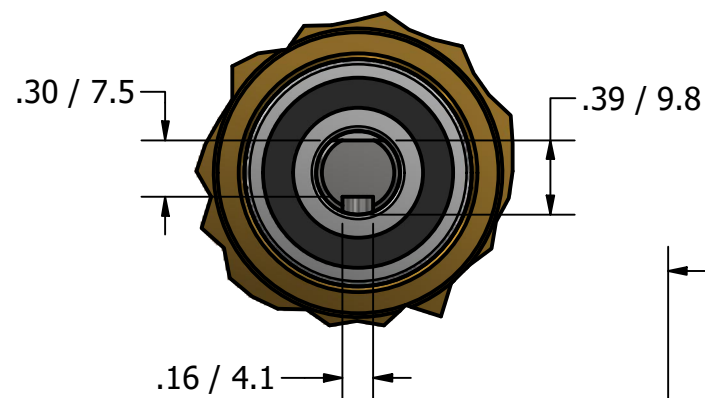

**SERIES 4
ROTARY VANE PUMP
CLAMP-ON STYLE
"V" MOUNTING
1/2" NPT PORTS
WITH RELIEF VALVE**

DETAIL A