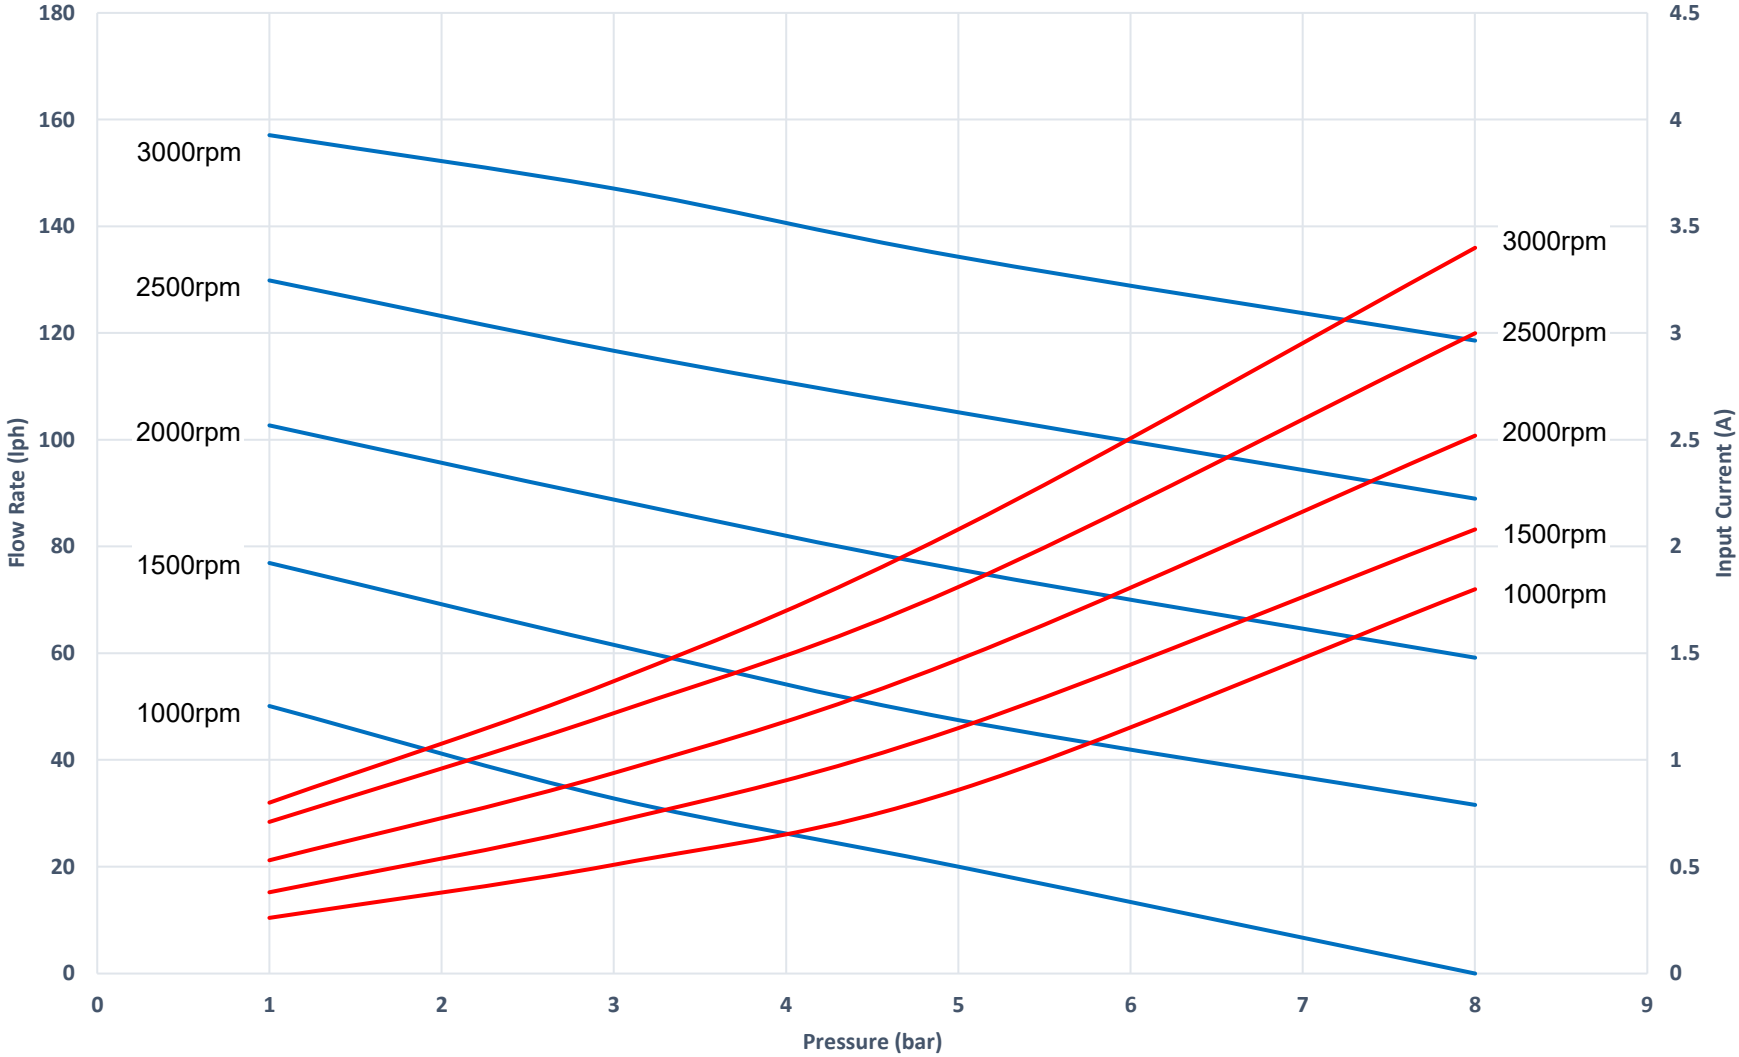

Gear Pump Performance with 24VDC Brushless Motor

— Flow Rate — Input Current