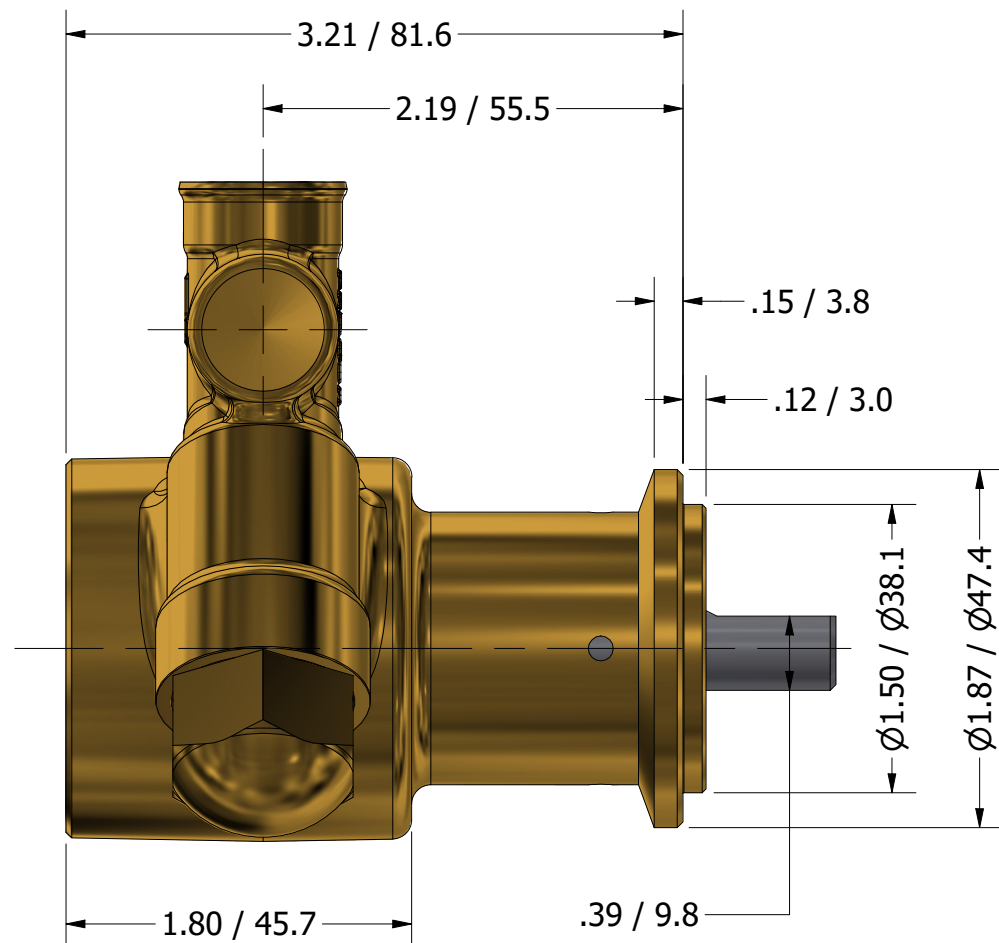

3/8" NPT
INLET/OUTLET PORTS

**SERIES 1
ROTARY VANE PUMP
CLAMP-ON STYLE
"S" MOUNTING
3/8" NPT PORTS**

PROCON[®]

custom | fluid | solutions[®]

a division of **Standex**

W1006