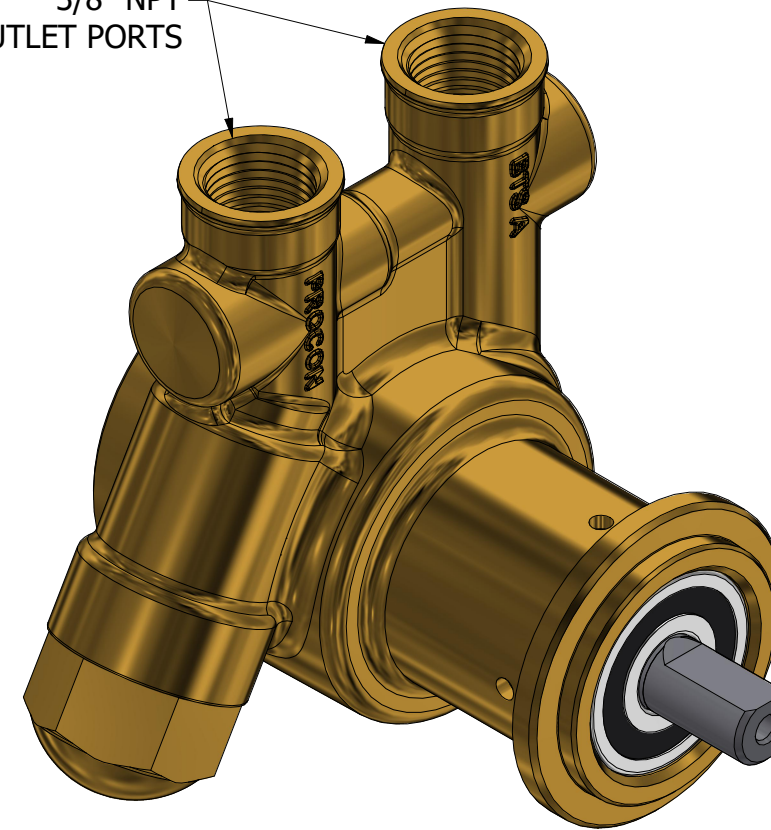

3/8" NPT
INLET/OUTLET PORTS

**SERIES 1
ROTARY VANE PUMP
CLAMP-ON STYLE
"S" MOUNTING
3/8" NPT PORTS**

PROCON[®]

custom | fluid | solutions[®]

a division of **Standex**

W1006