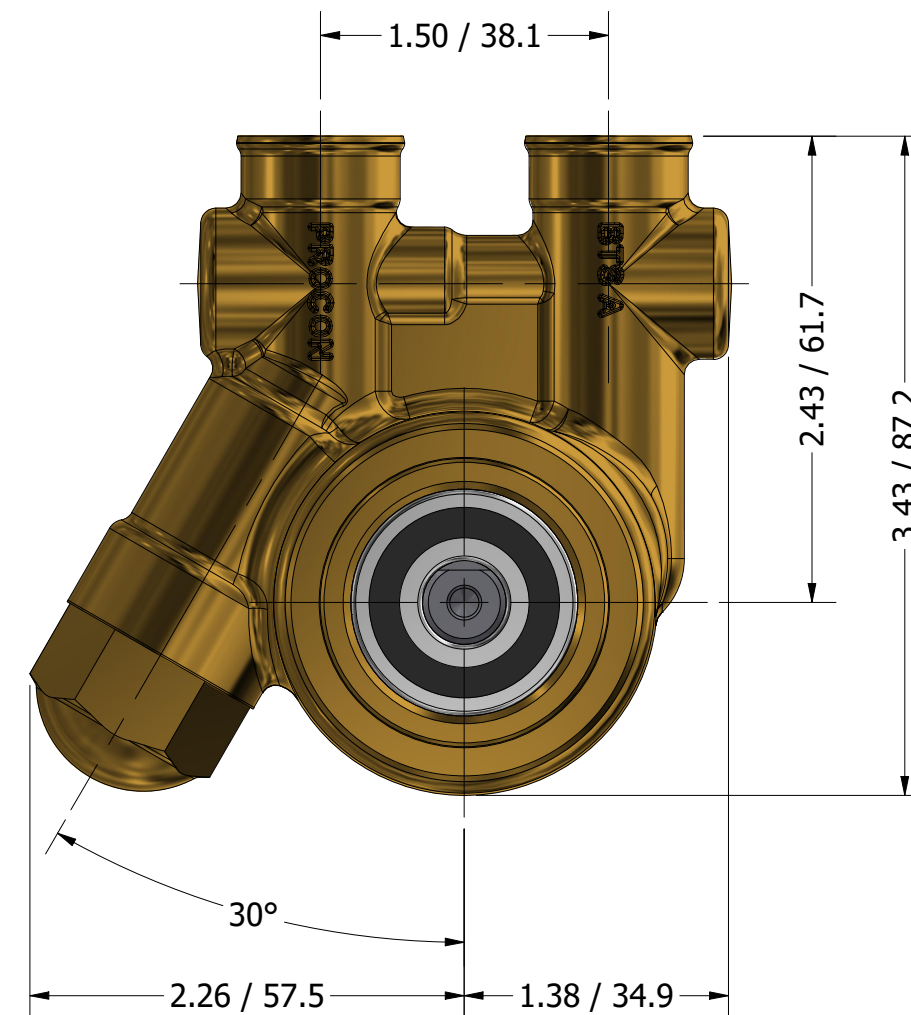

3/8" NPT
INLET/OUTLET PORTS

**SERIES 1
ROTARY VANE PUMP
CLAMP-ON STYLE
"S" MOUNTING
3/8" NPT PORTS**

PROCON[®]

custom | fluid | solutions[®]

a division of **Standex**

W1006