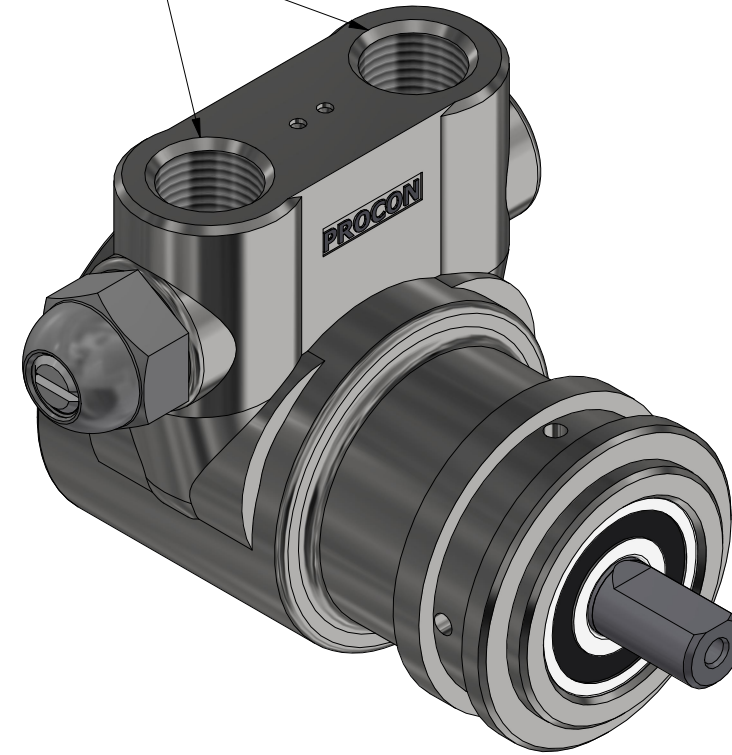

G3/8 (BSPP)
INLET/OUTLET PORTS

**SERIES 3
ROTARY VANE PUMP
CLAMP-ON STYLE
"S" MOUNTING
G3/8 (BSPP) PORTS
WITH RELIEF VALVE**

PROCON[®]

custom | fluid | solutions[®]

a division of **Standex**

W1109