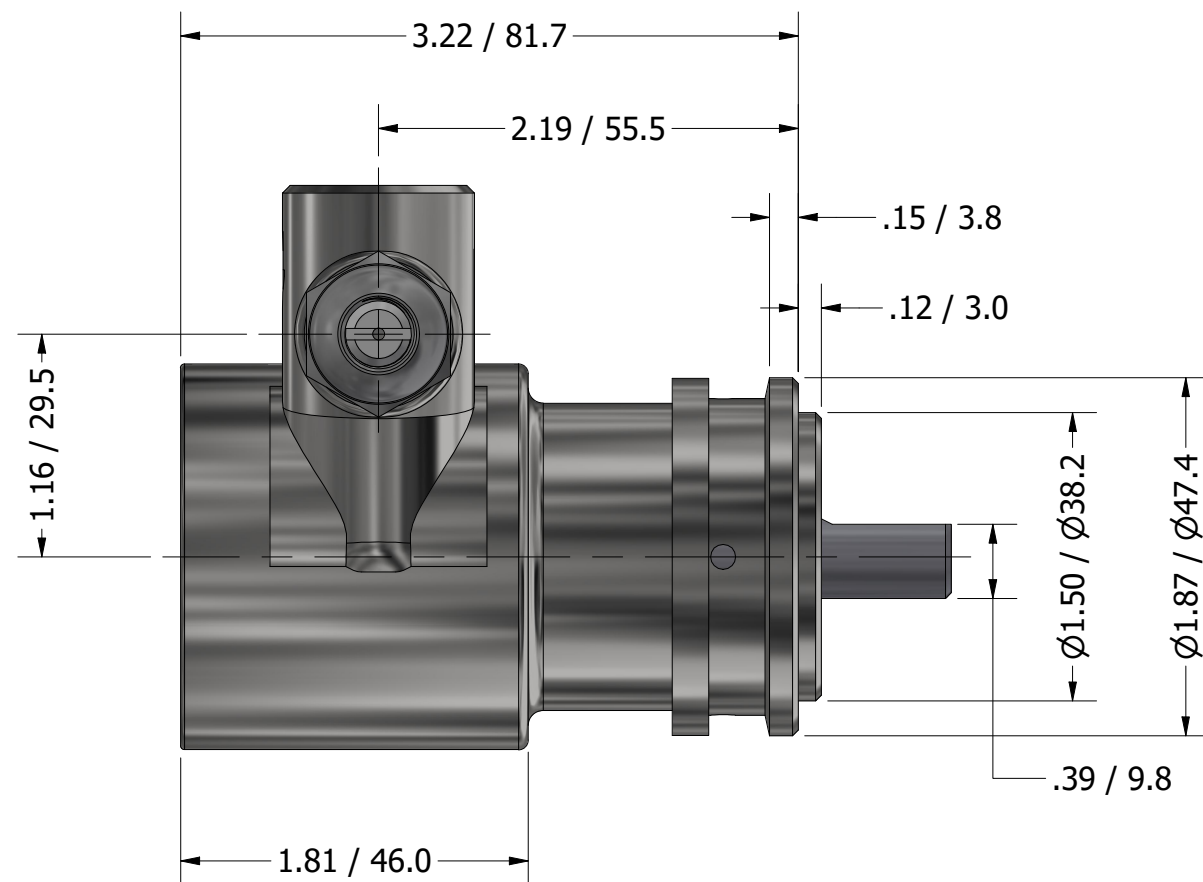

G3/8 (BSPP)
INLET/OUTLET PORTS

**SERIES 3
ROTARY VANE PUMP
CLAMP-ON STYLE
"S" MOUNTING
G3/8 (BSPP) PORTS
WITH RELIEF VALVE**

PROCON[®]

custom | fluid | solutions[®]

a division of **Standex**

W1109