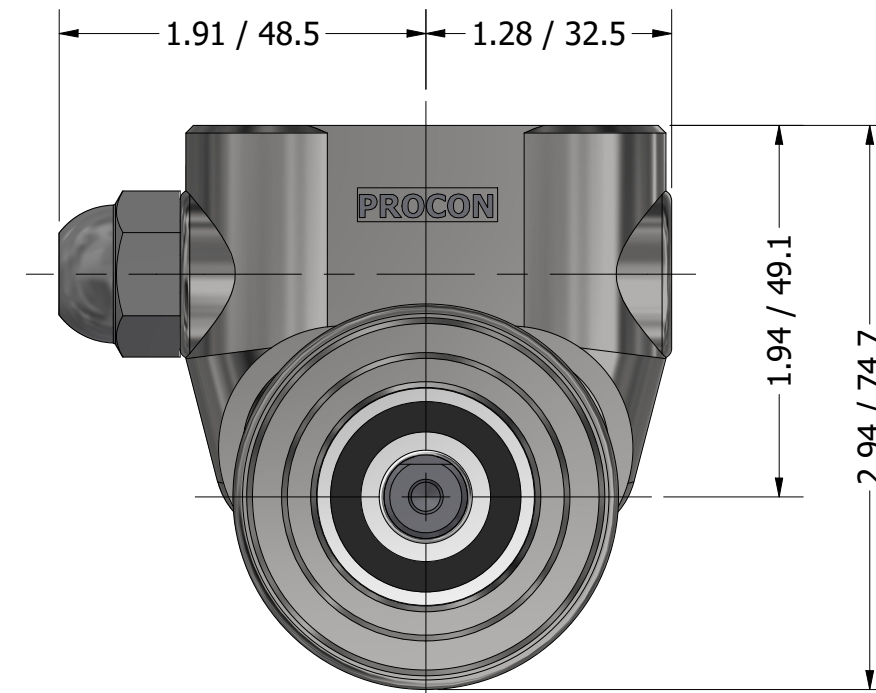

G3/8 (BSPP)
INLET/OUTLET PORTS

**SERIES 3
ROTARY VANE PUMP
CLAMP-ON STYLE
"S" MOUNTING
G3/8 (BSPP) PORTS
WITH RELIEF VALVE**

PROCON[®]

custom | fluid | solutions[®]

a division of **Standex**

W1109