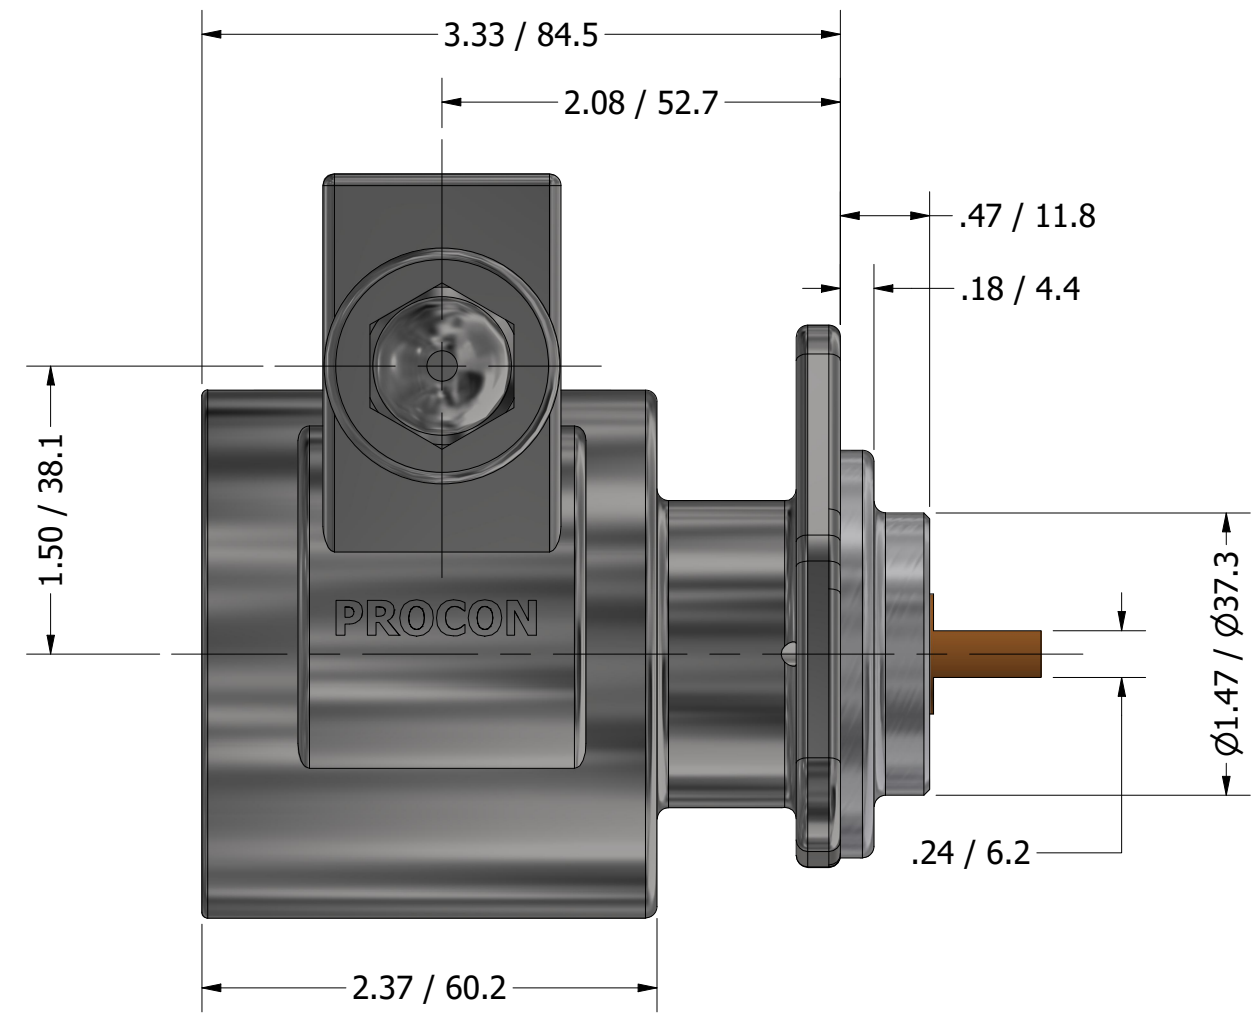

**SERIES 5  
ROTARY VANE PUMP  
BOLT-ON STYLE  
"L" MOUNTING  
1/2" NPT PORTS  
WITH RELIEF VALVE**

3018-1 BRONZE COUPLING

Ø2.75 / Ø69.9 B.C.

Ø.28 / Ø7.1  
3 EQUALLY  
SPACED HOLES

**PROCON**<sup>®</sup>  
custom | fluid | solutions<sup>®</sup>

a division of **Standex**

W1181