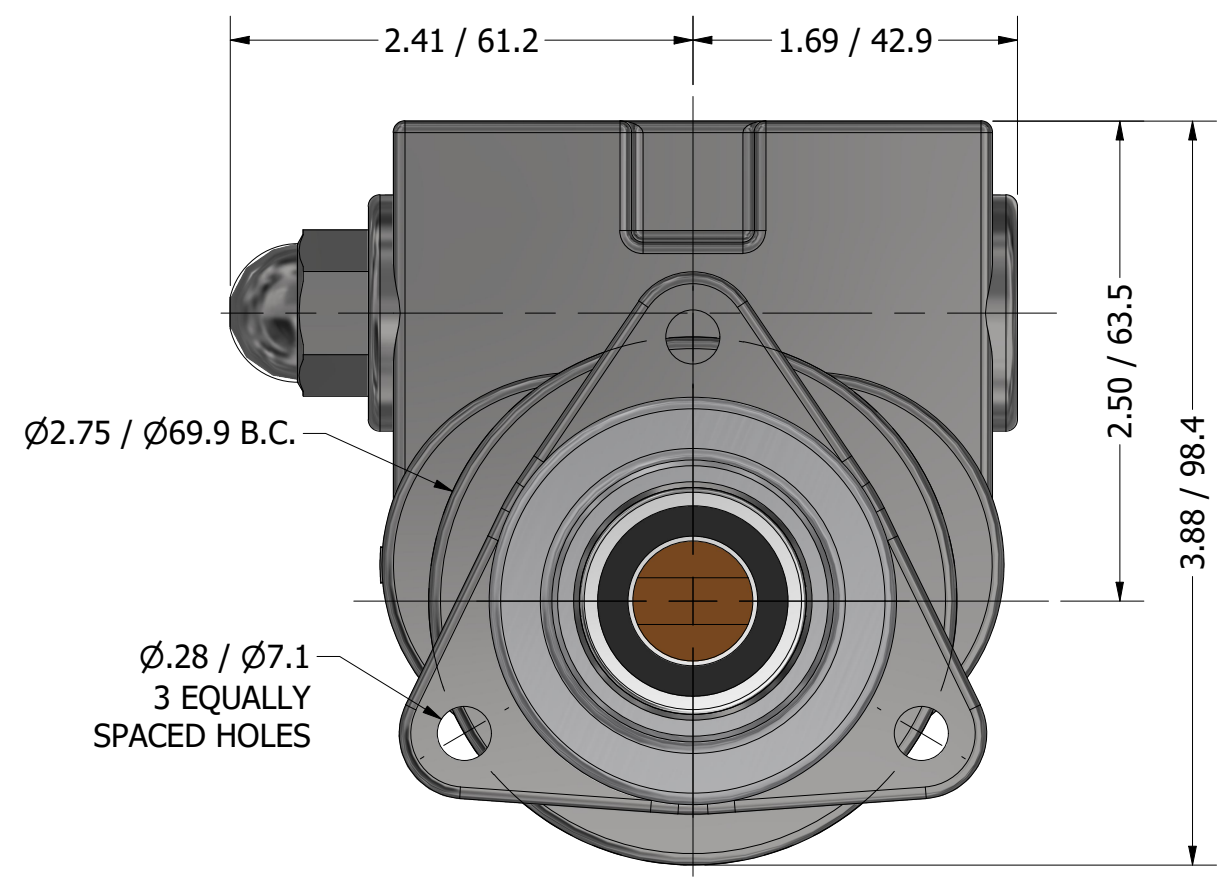

**SERIES 5  
ROTARY VANE PUMP  
BOLT-ON STYLE  
"L" MOUNTING  
1/2" NPT PORTS  
WITH RELIEF VALVE**

3018-1 BRONZE COUPLING

Ø2.75 / Ø69.9 B.C.

Ø.28 / Ø7.1  
3 EQUALLY  
SPACED HOLES

**PROCON**<sup>®</sup>  
custom | fluid | solutions<sup>®</sup>

a division of **Standex**

W1181