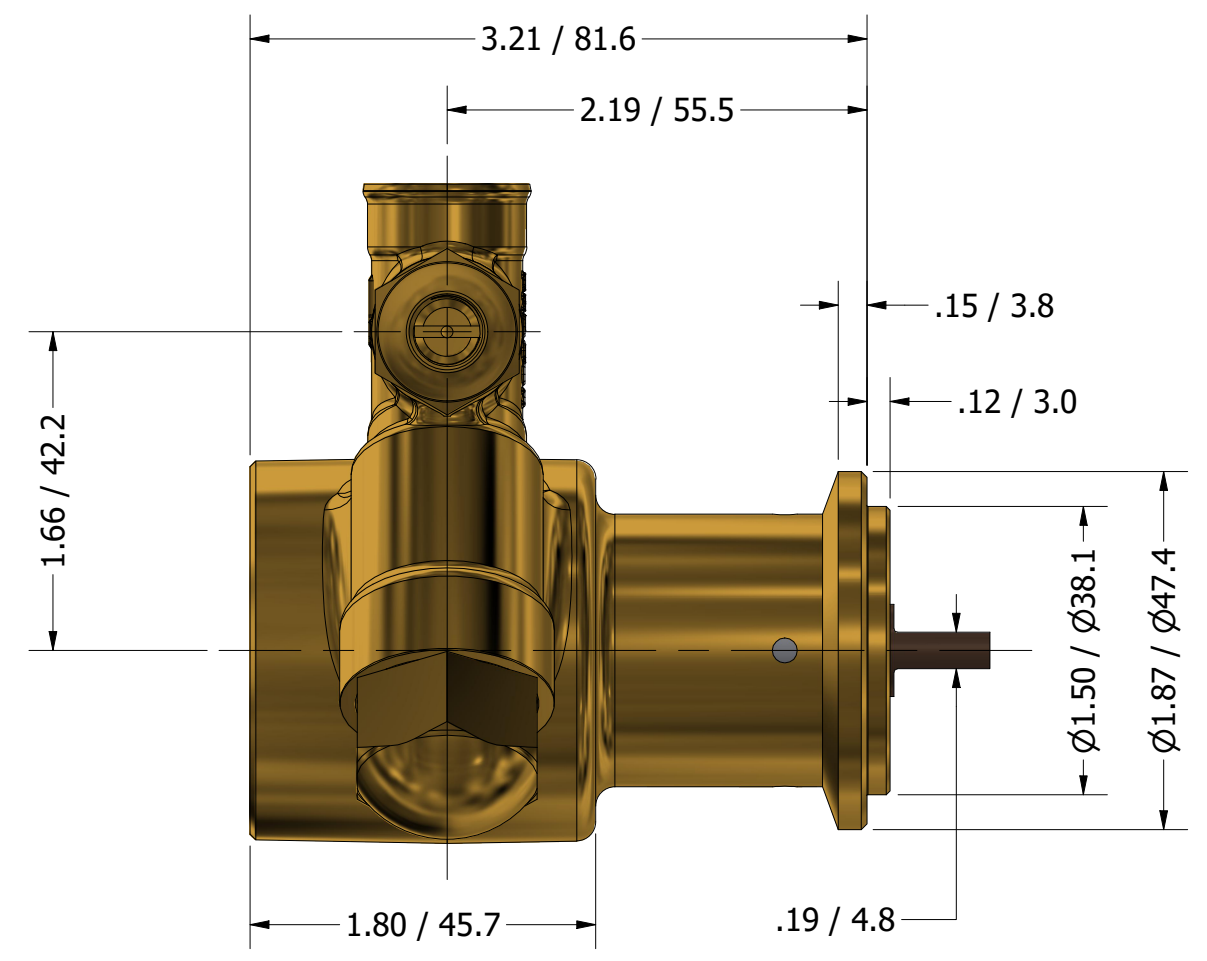

**SERIES 1
ROTARY VANE PUMP
CLAMP-ON STYLE
"B" MOUNTING
3/8" NPT PORTS
WITH RELIEF VALVE**

3/8" NPT
INLET/OUTLET PORTS

PROCON[®]
custom | fluid | solutions[®]
a division of **Standex**

W1016