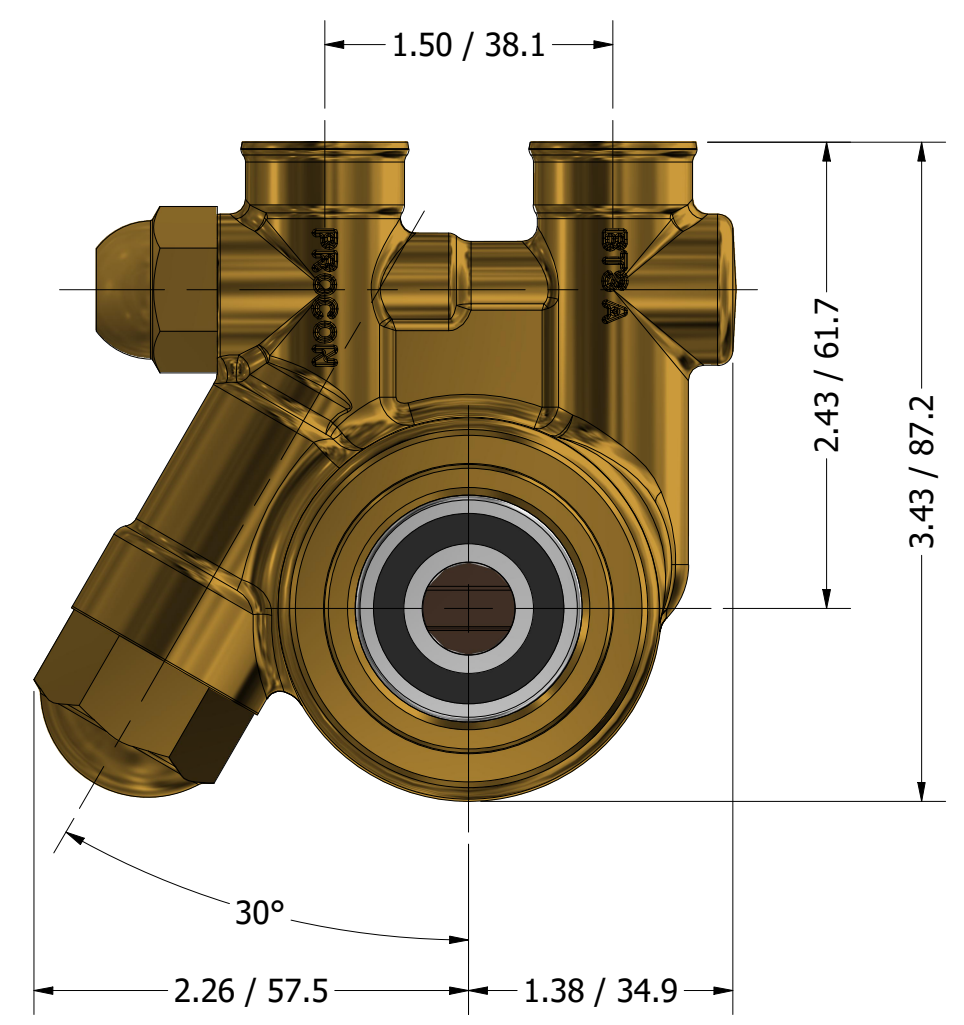

**SERIES 1
ROTARY VANE PUMP
CLAMP-ON STYLE
"B" MOUNTING
3/8" NPT PORTS
WITH RELIEF VALVE**

3/8" NPT
INLET/OUTLET PORTS

PROCON[®]
custom | fluid | solutions[®]
a division of **Standex**

W1016