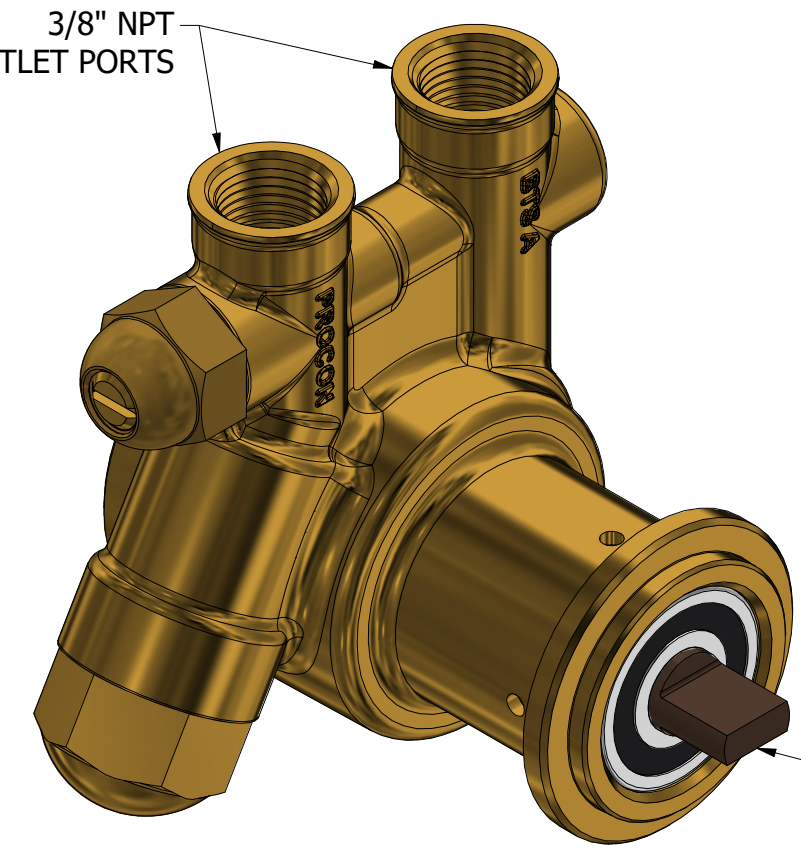

**SERIES 1
ROTARY VANE PUMP
CLAMP-ON STYLE
"B" MOUNTING
3/8" NPT PORTS
WITH RELIEF VALVE**

3/8" NPT
INLET/OUTLET PORTS

PROCON[®]
custom | fluid | solutions[®]
a division of **Standex**

W1016