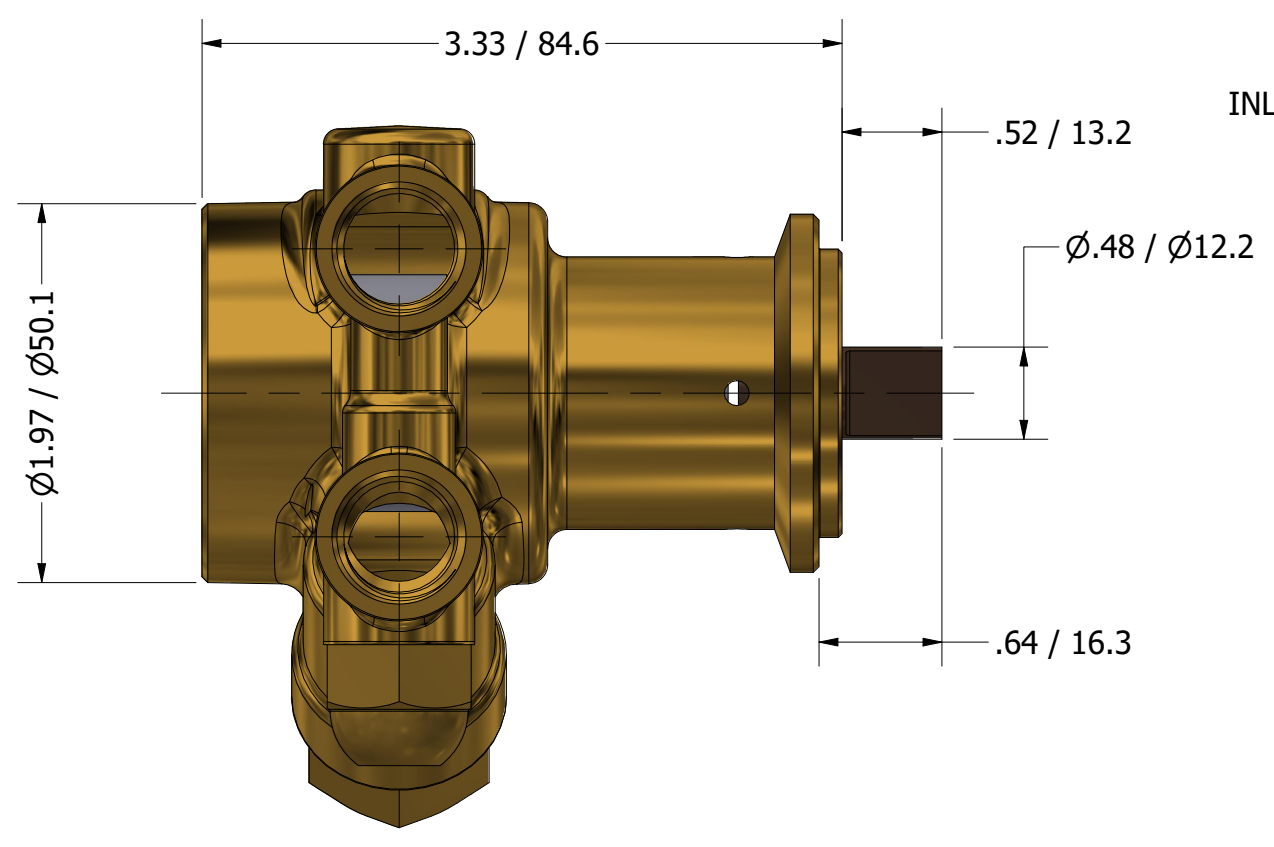

**SERIES 1
ROTARY VANE PUMP
CLAMP-ON STYLE
"B" MOUNTING
3/8" NPT PORTS
WITH RELIEF VALVE**

3/8" NPT
INLET/OUTLET PORTS

PROCON[®]
custom | fluid | solutions[®]
a division of **Standex**

W1016