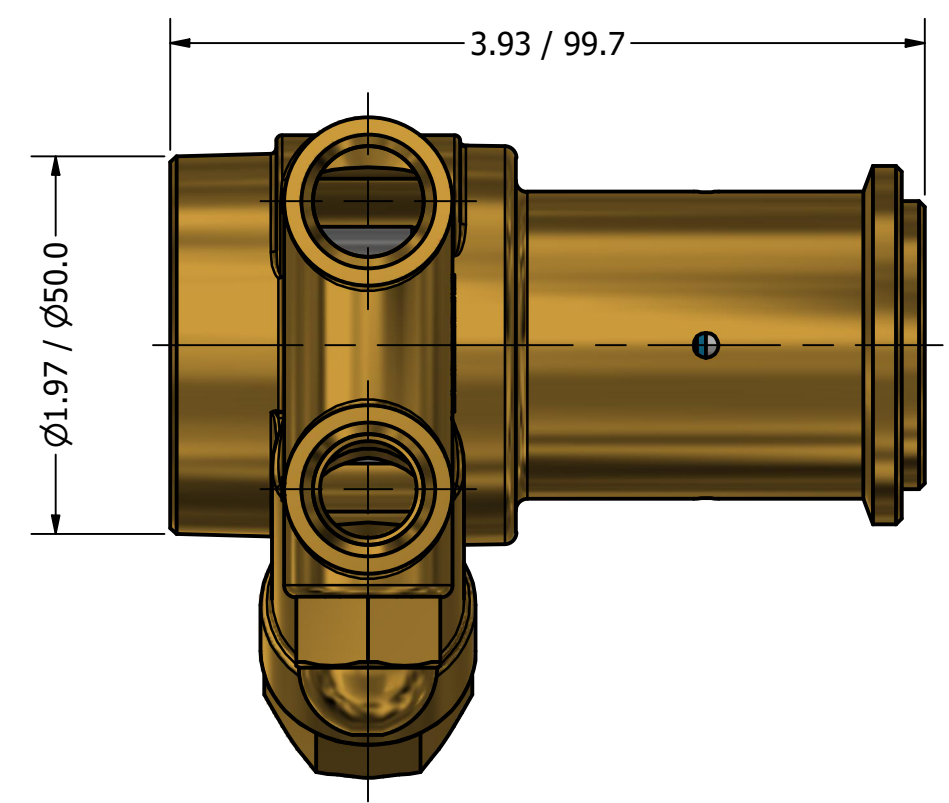

**SERIES 1
 ROTARY VANE PUMP
 CLAMP-ON STYLE
 "R" MOUNTING
 3/8" NPT PORTS
 WITH RELIEF VALVE**

DETAIL A