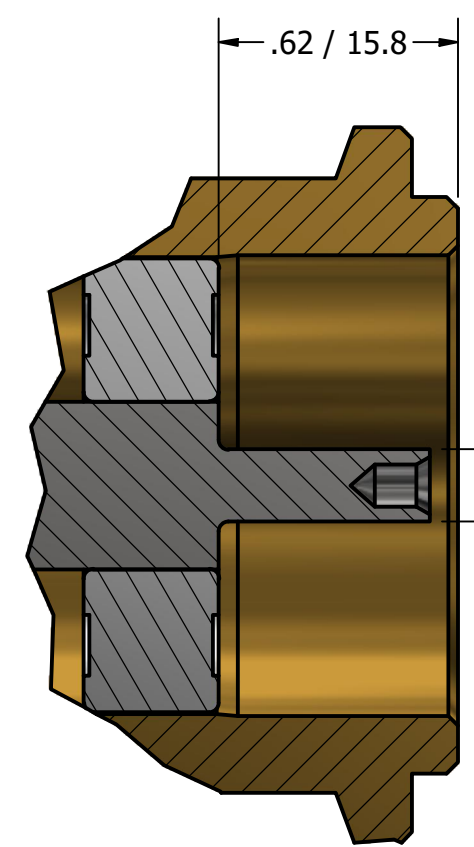

**SERIES 1
 ROTARY VANE PUMP
 CLAMP-ON STYLE
 "R" MOUNTING
 3/8" NPT PORTS
 WITH RELIEF VALVE**

DETAIL A