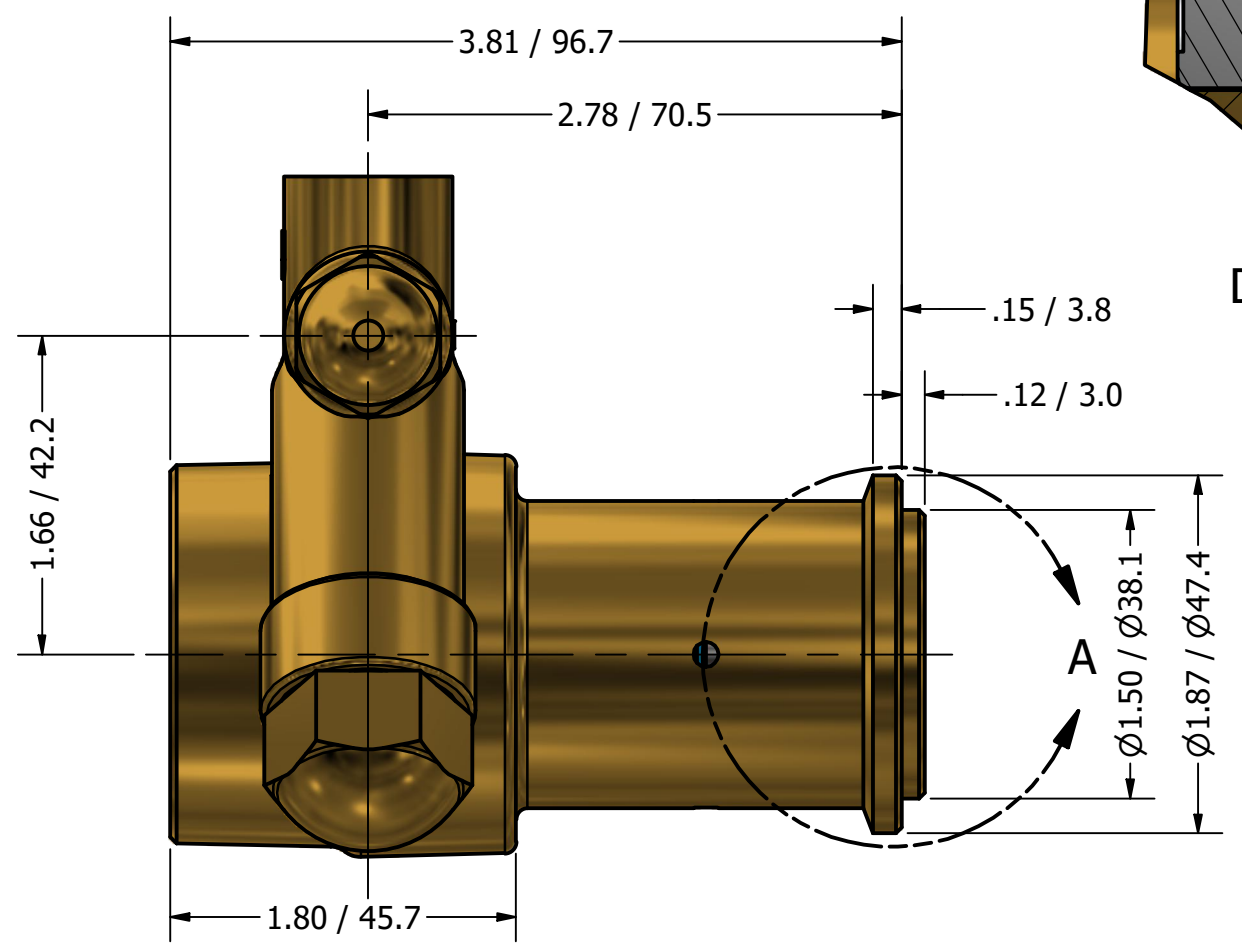

**SERIES 1
 ROTARY VANE PUMP
 CLAMP-ON STYLE
 "R" MOUNTING
 3/8" NPT PORTS
 WITH RELIEF VALVE**

DETAIL A