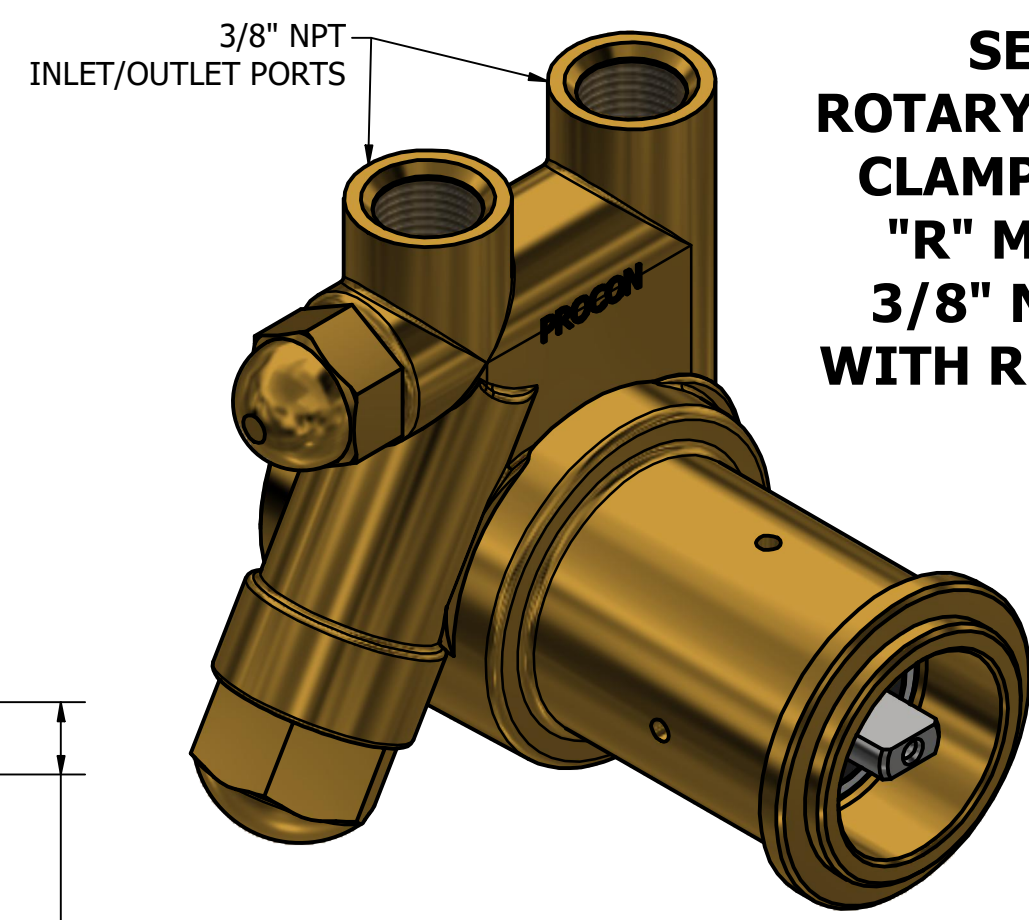

**SERIES 1
 ROTARY VANE PUMP
 CLAMP-ON STYLE
 "R" MOUNTING
 3/8" NPT PORTS
 WITH RELIEF VALVE**

DETAIL A