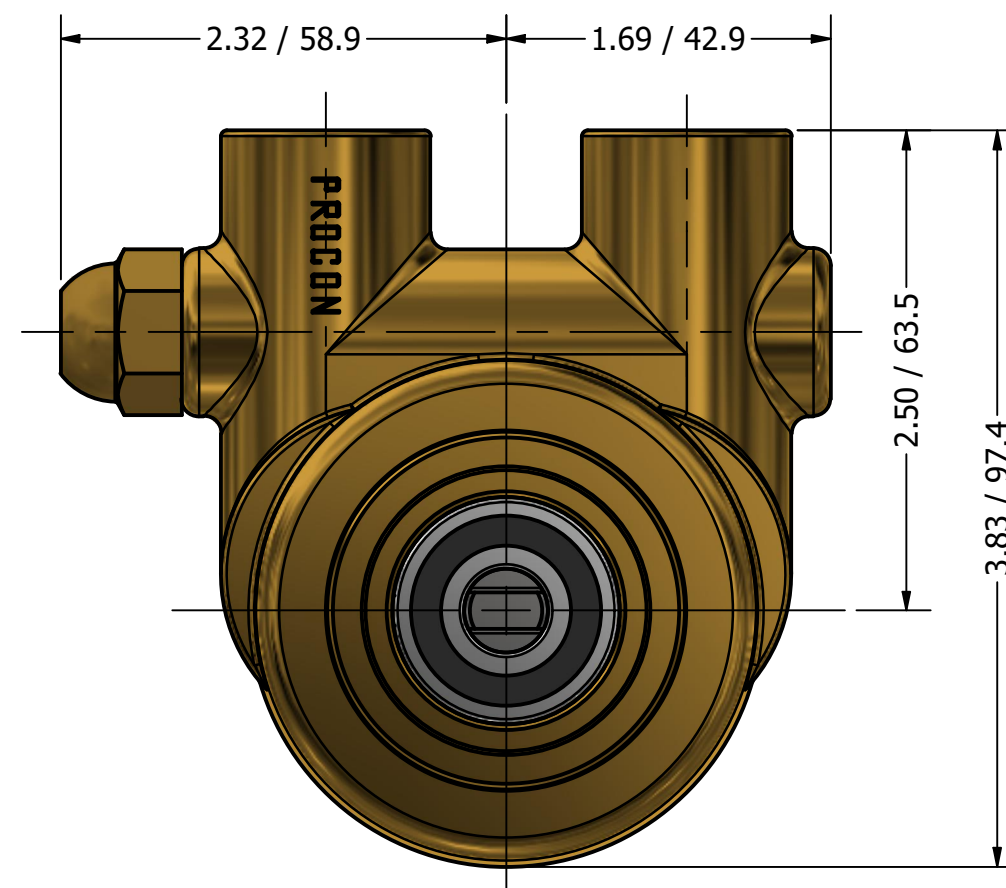

**SERIES 4  
ROTARY VANE PUMP  
CLAMP-ON STYLE  
"A" MOUNTING  
1/2" NPT PORTS  
WITH RELIEF VALVE**

**PROCON**<sup>®</sup>

custom | fluid | solutions<sup>®</sup>

a division of **Standex**

W1125 v2