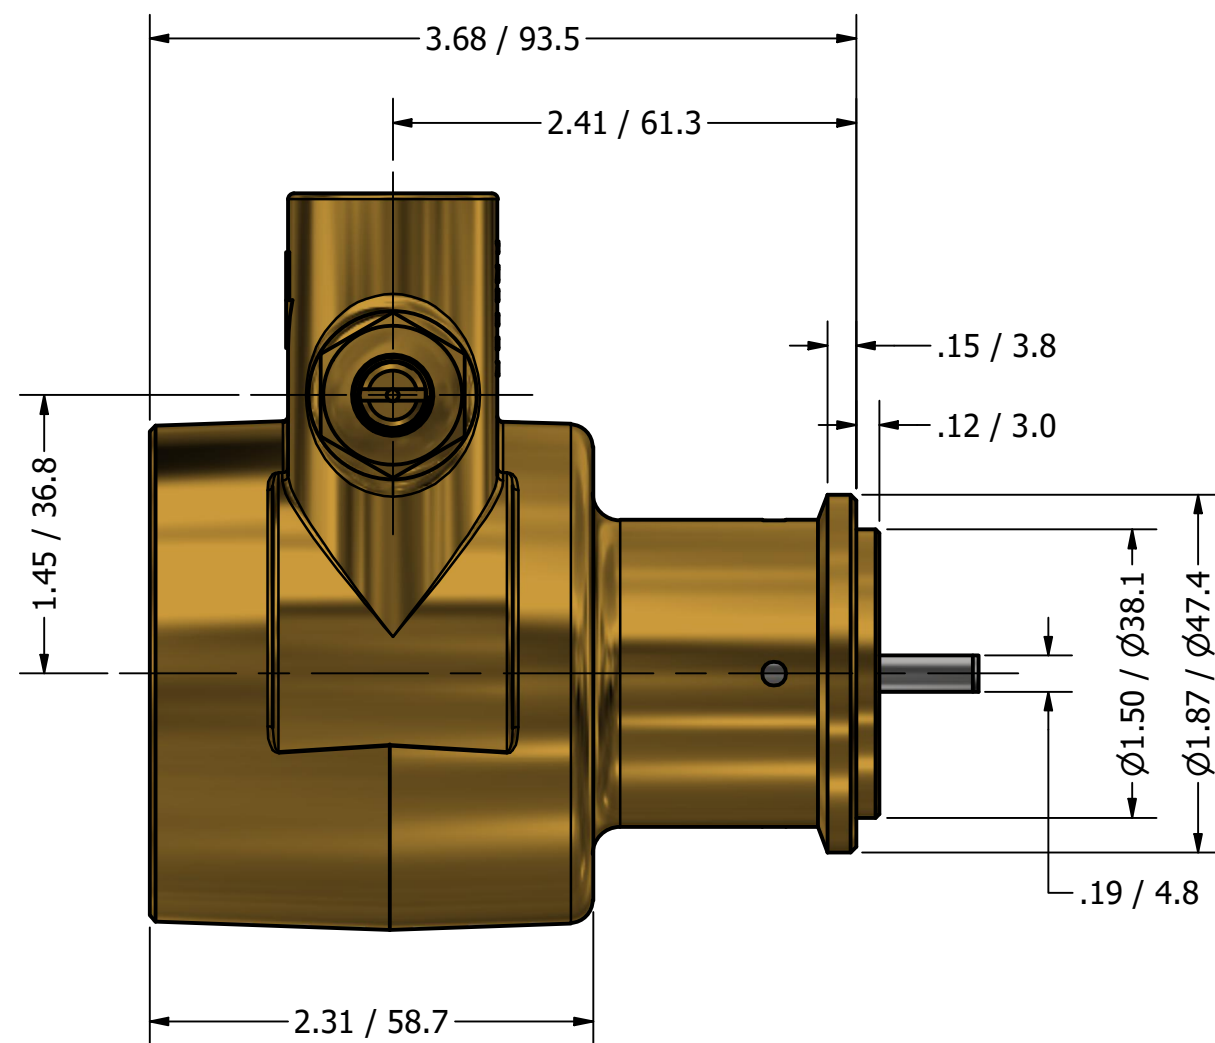

**SERIES 4  
ROTARY VANE PUMP  
CLAMP-ON STYLE  
"A" MOUNTING  
1/2" NPT PORTS  
WITH RELIEF VALVE**

**PROCON**<sup>®</sup>

custom | fluid | solutions<sup>®</sup>

a division of **Standex**

W1125 v2