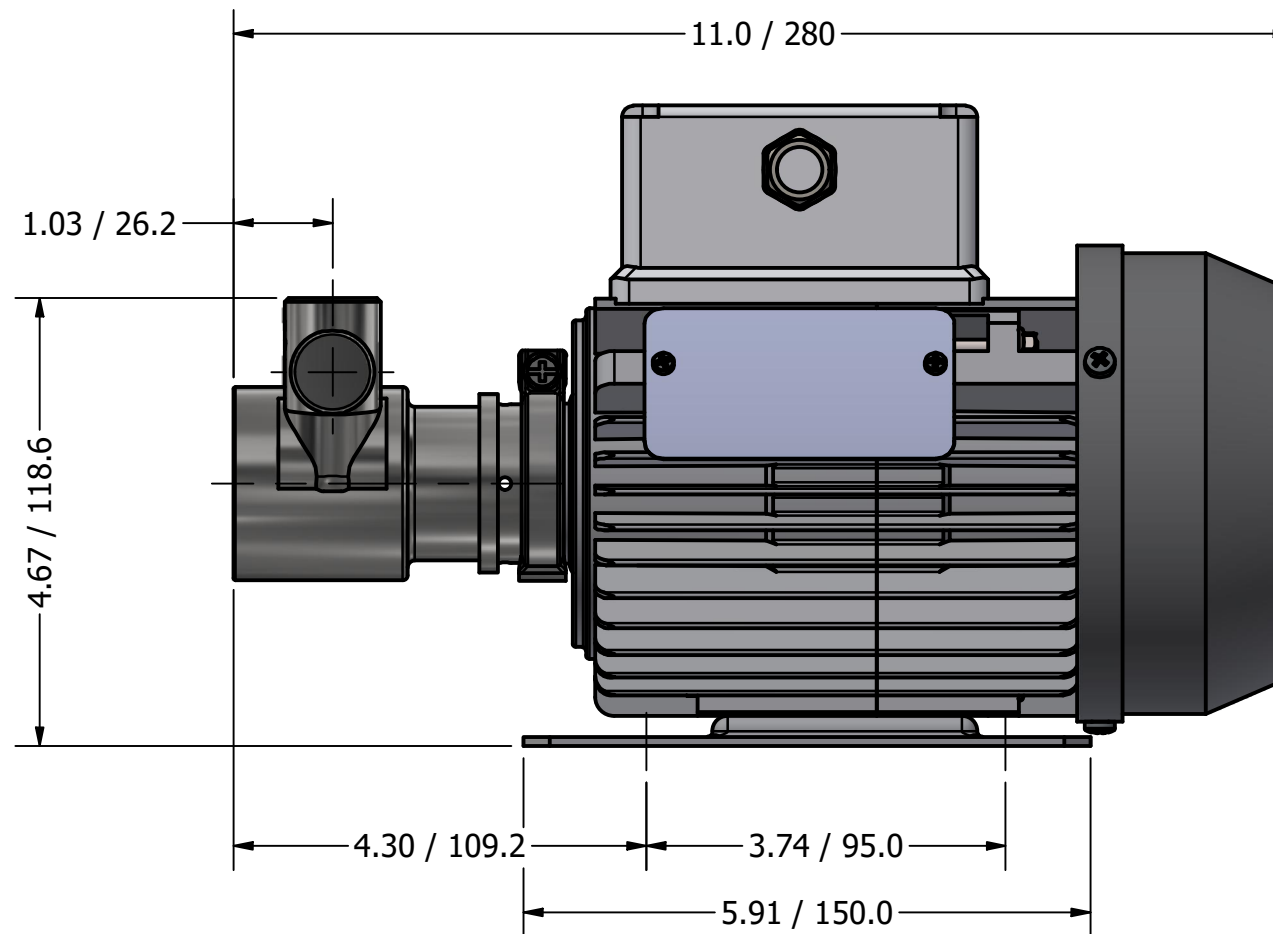

**SERIES 3
 ROTARY VANE PUMP
 CLAMP-ON STYLE
 ON 717 MOTOR
 3/8" NPT PORTS**

3/8" NPT
 INLET/OUTLET PORTS
 2 PLCS

1.50 / 38.1

Ø.31 / Ø8.0
 4 PLCS

717 MOTOR

5.0 / 126

6.67 / 169.5

2.74 / 69.5

3.43 / 87.0

4.92 / 125.0

11.0 / 280

1.03 / 26.2

4.67 / 118.6

4.30 / 109.2

3.74 / 95.0

5.91 / 150.0