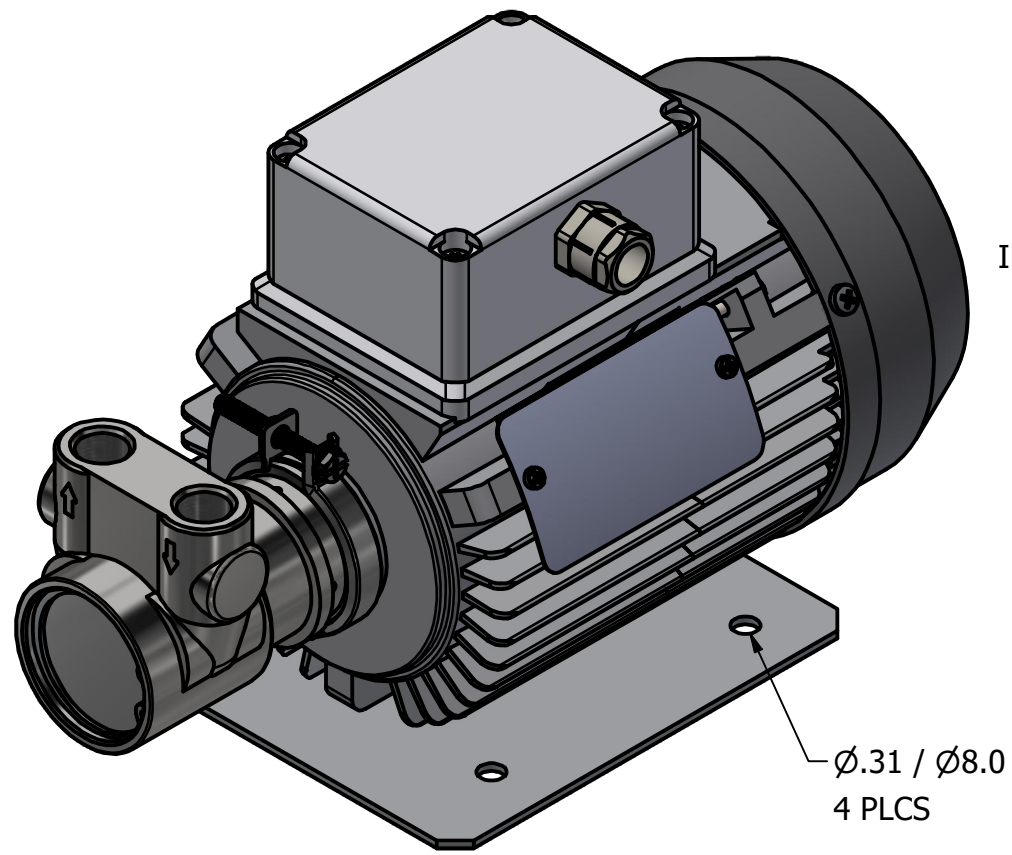

**SERIES 3
 ROTARY VANE PUMP
 CLAMP-ON STYLE
 ON 717 MOTOR
 3/8" NPT PORTS**

3/8" NPT
 INLET/OUTLET PORTS
 2 PLCS

1.50 / 38.1

Ø.31 / Ø8.0
 4 PLCS

717 MOTOR

5.0 / 126

6.67 / 169.5

2.74 / 69.5

3.43 / 87.0

4.92 / 125.0

11.0 / 280

1.03 / 26.2

4.67 / 118.6

4.30 / 109.2

3.74 / 95.0

5.91 / 150.0