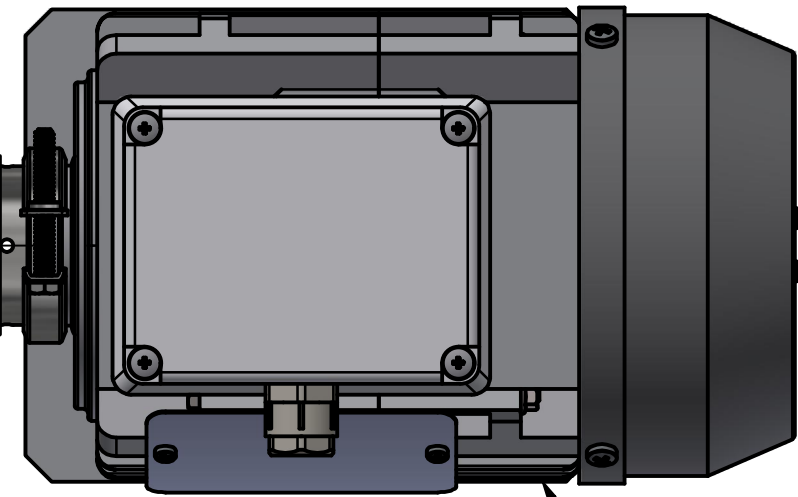

**SERIES 3
 ROTARY VANE PUMP
 CLAMP-ON STYLE
 ON 717 MOTOR
 3/8" NPT PORTS**

3/8" NPT
 INLET/OUTLET PORTS
 2 PLCS

1.50 / 38.1

Ø.31 / Ø8.0
 4 PLCS

717 MOTOR

5.0 / 126

6.67 / 169.5

2.74 / 69.5

3.43 / 87.0

4.92 / 125.0

11.0 / 280

1.03 / 26.2

4.67 / 118.6

4.30 / 109.2

3.74 / 95.0

5.91 / 150.0