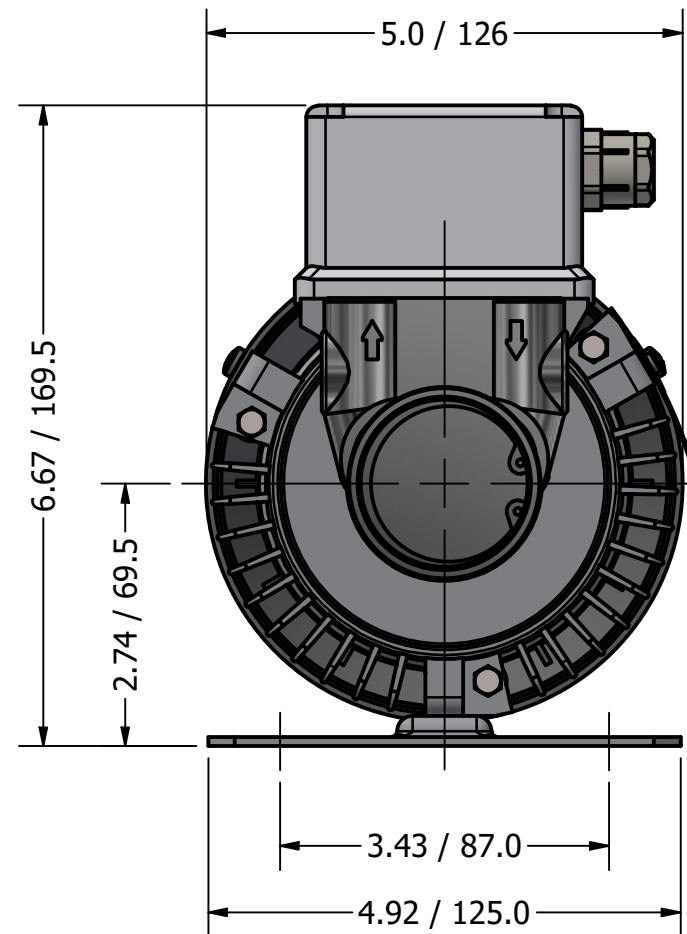

**SERIES 3
 ROTARY VANE PUMP
 CLAMP-ON STYLE
 ON 717 MOTOR
 3/8" NPT PORTS**

3/8" NPT
 INLET/OUTLET PORTS
 2 PLCS

1.50 / 38.1

Ø.31 / Ø8.0
 4 PLCS

717 MOTOR

5.0 / 126

6.67 / 169.5

2.74 / 69.5

3.43 / 87.0

4.92 / 125.0

11.0 / 280

1.03 / 26.2

4.67 / 118.6

4.30 / 109.2

3.74 / 95.0

5.91 / 150.0