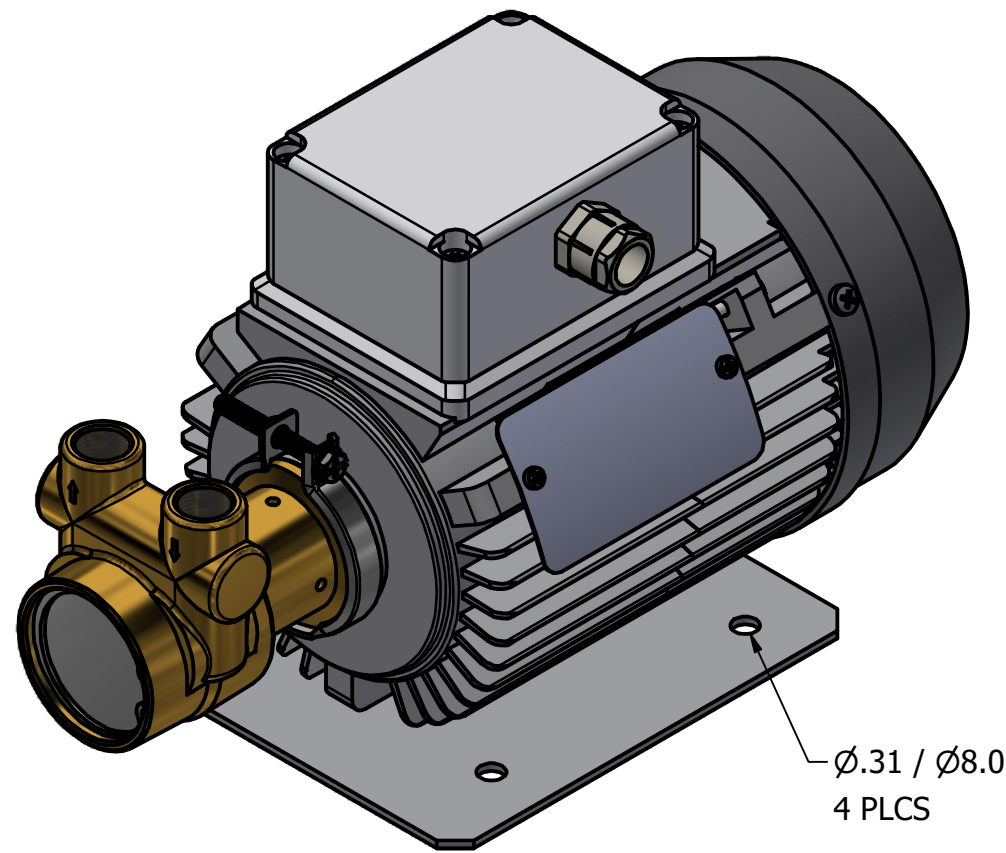

**SERIES 2  
ROTARY VANE PUMP  
CLAMP-ON STYLE  
ON 717 MOTOR  
3/8" NPT PORTS**

3/8" NPT  
INLET/OUTLET PORTS  
2 PLCS

1.50 / 38.1

Ø.31 / Ø8.0  
4 PLCS

717 MOTOR