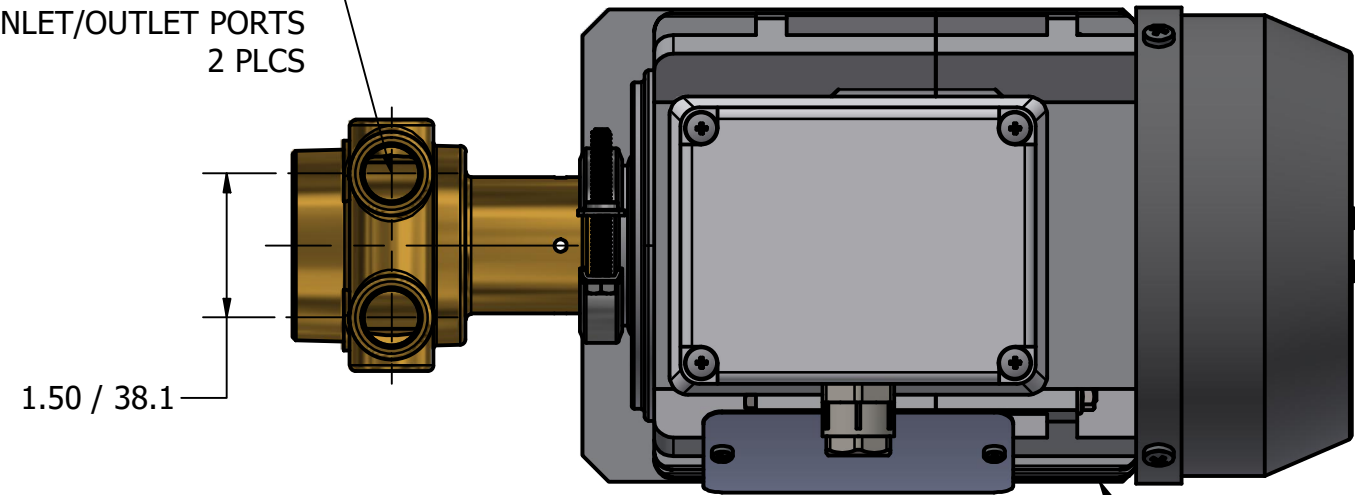

**SERIES 2  
ROTARY VANE PUMP  
CLAMP-ON STYLE  
ON 717 MOTOR  
3/8" NPT PORTS**

3/8" NPT  
INLET/OUTLET PORTS  
2 PLCS

1.50 / 38.1

Ø.31 / Ø8.0  
4 PLCS

717 MOTOR