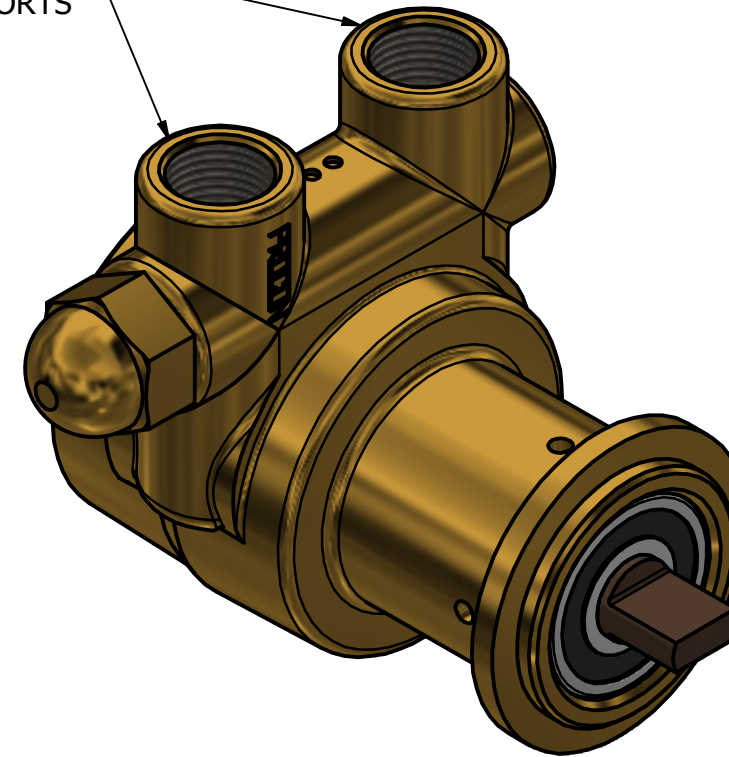

**SERIES 2
ROTARY VANE PUMP
CLAMP-ON STYLE
"B" MOUNTING
G3/8 (BSPP) PORTS
WITH RELIEF VALVE**

G3/8 (BSPP)
INLET/OUTLET PORTS

1143 BRONZE COUPLING