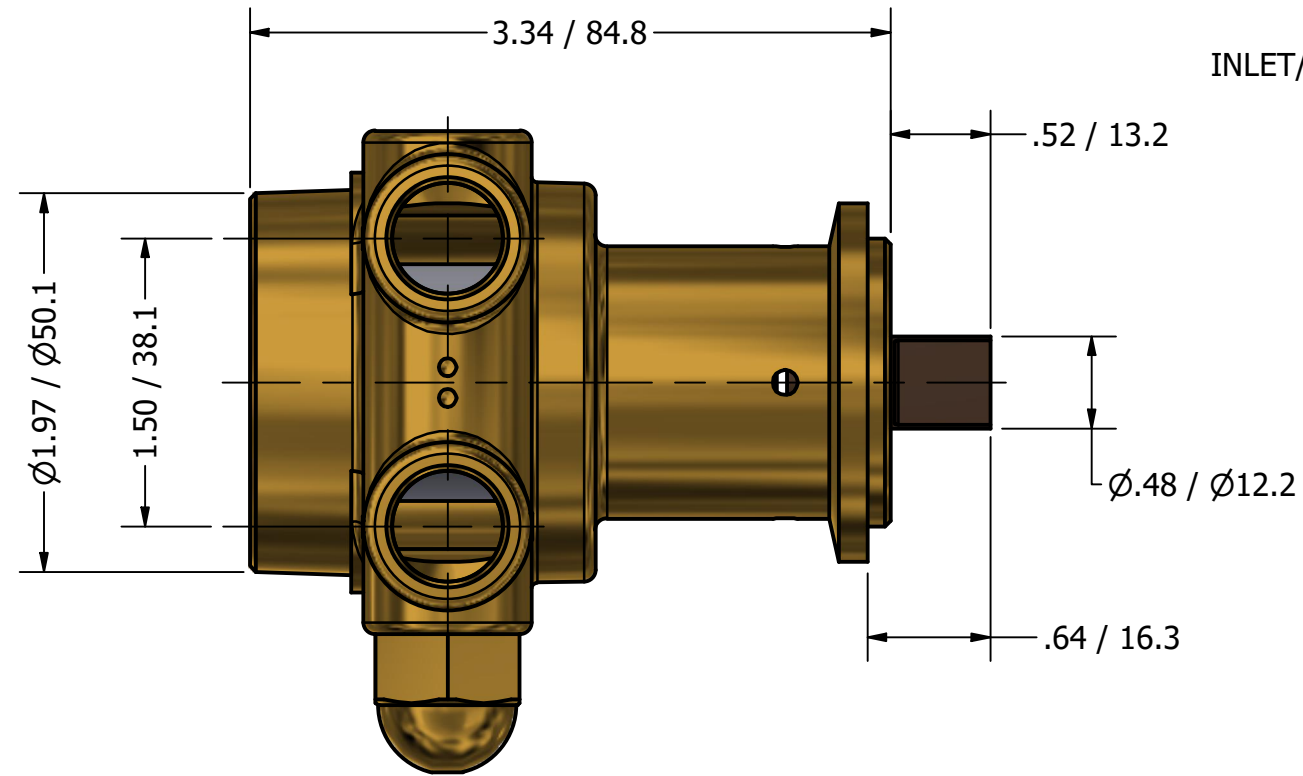

**SERIES 2
ROTARY VANE PUMP
CLAMP-ON STYLE
"B" MOUNTING
G3/8 (BSPP) PORTS
WITH RELIEF VALVE**

G3/8 (BSPP)
INLET/OUTLET PORTS

1143 BRONZE COUPLING