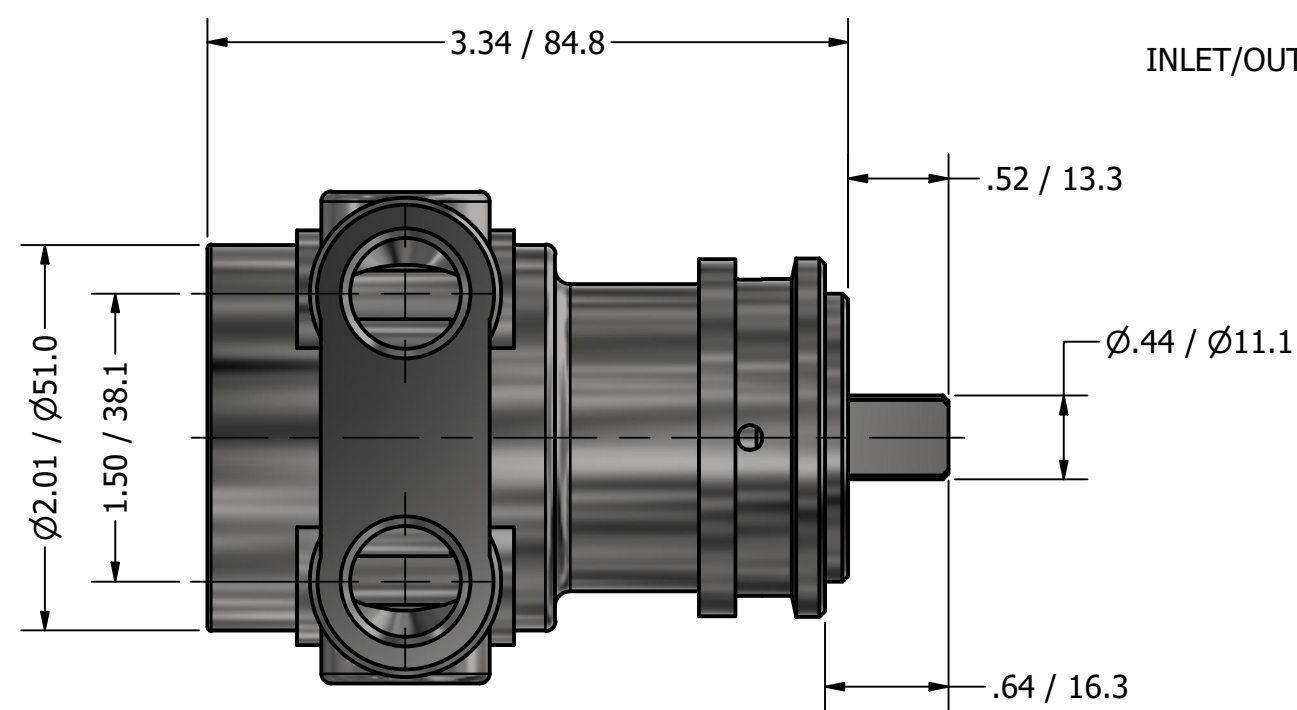

**SERIES 3  
ROTARY VANE PUMP  
CLAMP-ON STYLE  
"A" MOUNTING  
3/8" NPT PORTS**

3/8" NPT  
INLET/OUTLET PORTS