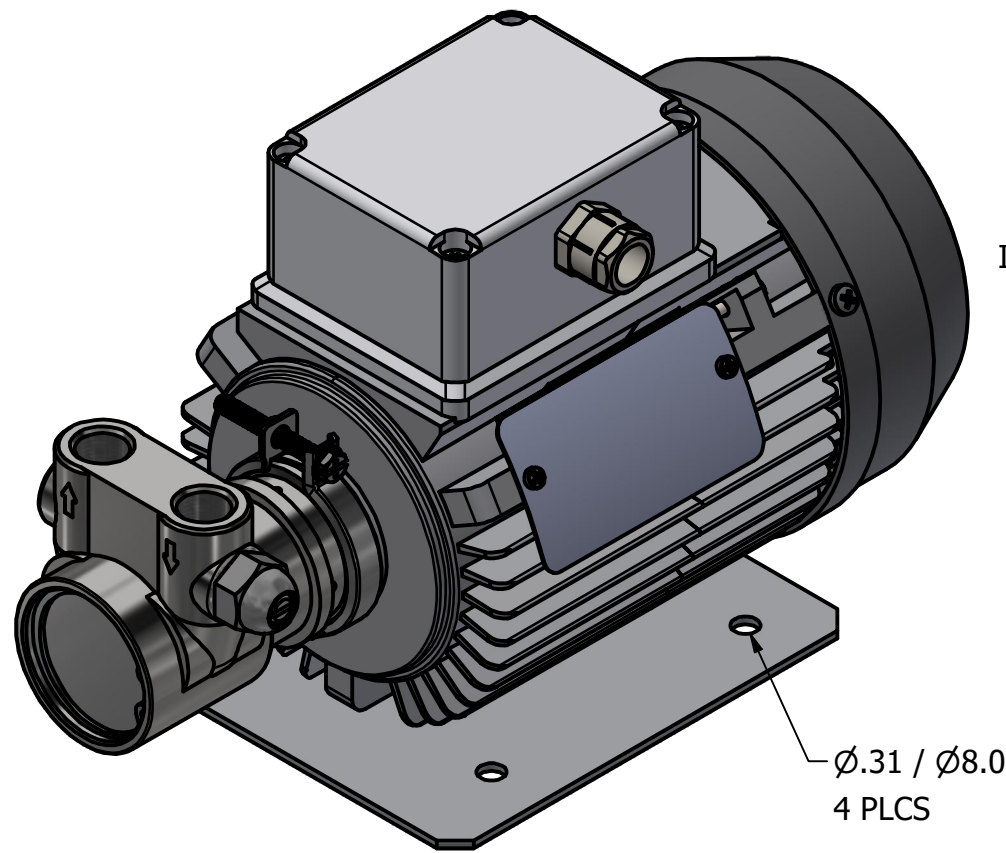

**SERIES 3
 ROTARY VANE PUMP
 CLAMP-ON STYLE
 ON 717 MOTOR
 3/8" NPT PORTS
 WITH RELIEF VALVE**

3/8" NPT
 INLET/OUTLET PORTS
 2 PLCS

1.50 / 38.1

∅.31 / ∅8.0
 4 PLCS

RELIEF VALVE

717 MOTOR