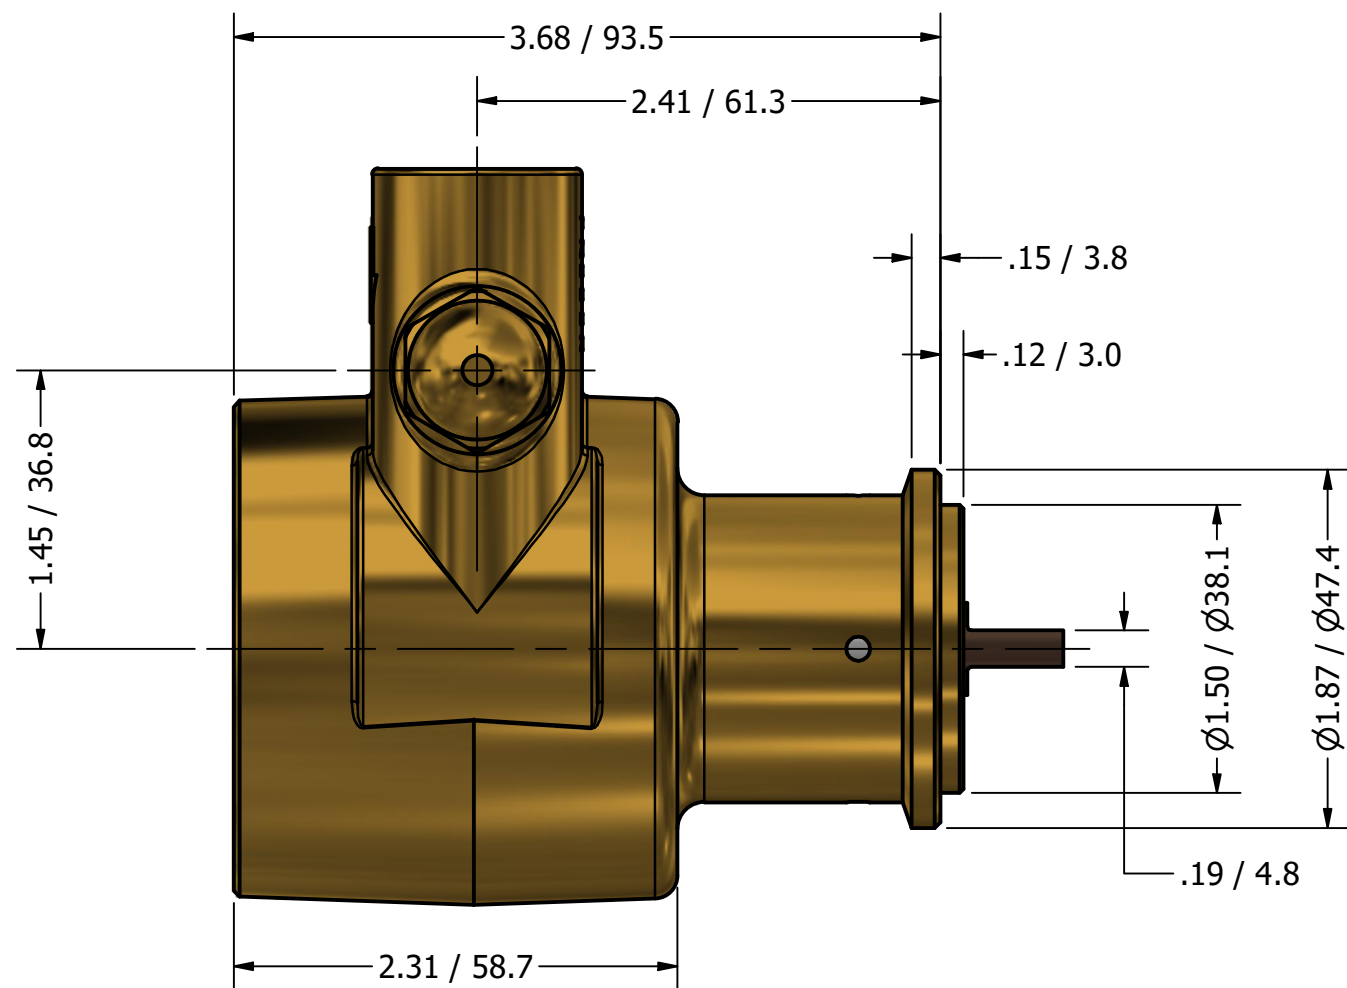

G1/2 (BSPP)  
INLET/OUTLET PORTS

**SERIES 4  
ROTARY VANE PUMP  
CLAMP-ON STYLE  
"B" MOUNTING  
G1/2 (BSPP) PORTS  
WITH RELIEF VALVE**

**PROCON**<sup>®</sup>  
custom | fluid | solutions<sup>®</sup>