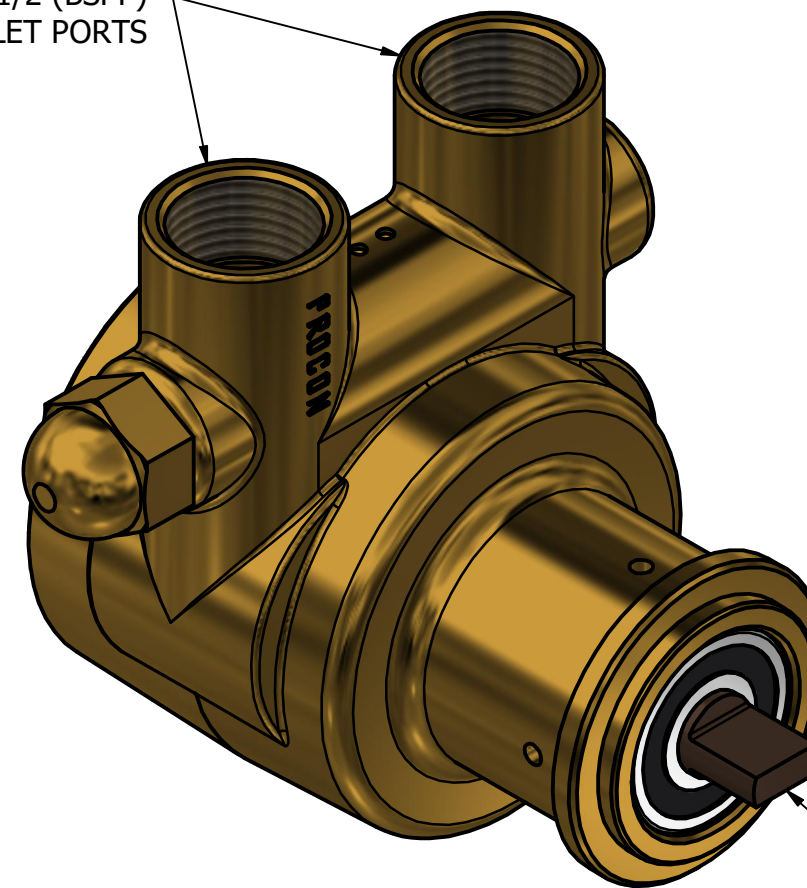

G1/2 (BSPP)  
INLET/OUTLET PORTS

**SERIES 4  
ROTARY VANE PUMP  
CLAMP-ON STYLE  
"B" MOUNTING  
G1/2 (BSPP) PORTS  
WITH RELIEF VALVE**

**PROCON**<sup>®</sup>  
custom | fluid | solutions<sup>®</sup>