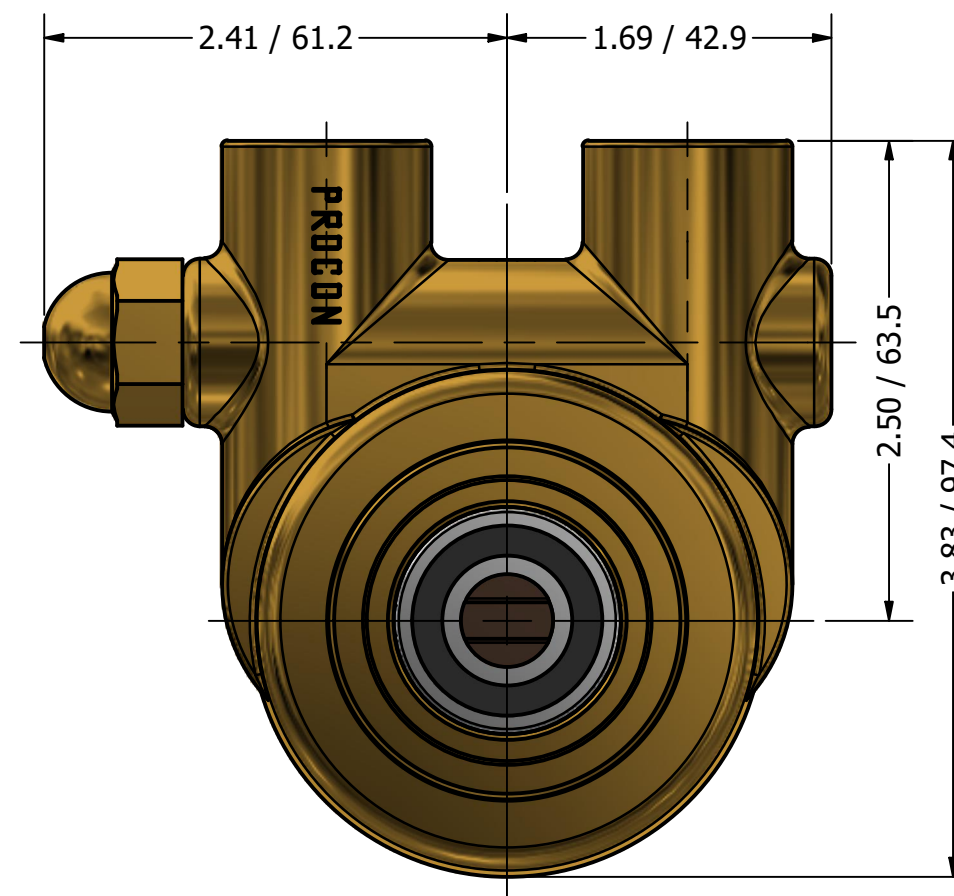

G1/2 (BSPP)  
INLET/OUTLET PORTS

**SERIES 4  
ROTARY VANE PUMP  
CLAMP-ON STYLE  
"B" MOUNTING  
G1/2 (BSPP) PORTS  
WITH RELIEF VALVE**

**PROCON**<sup>®</sup>  
custom | fluid | solutions<sup>®</sup>