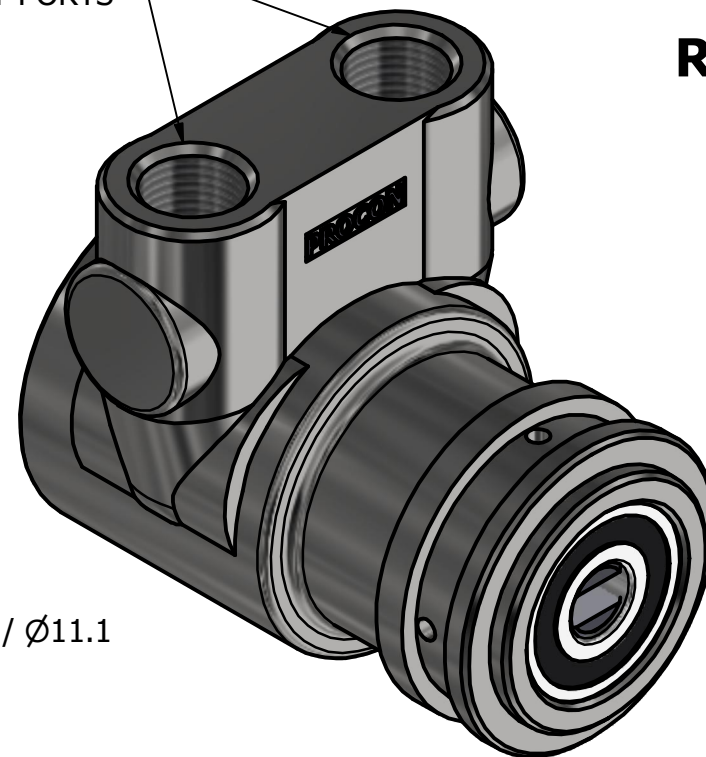

3/8" NPT
INLET/OUTLET PORTS

**SERIES 3
ROTARY VANE PUMP
CLAMP-ON STYLE
"D" MOUNTING
3/8" NPT PORTS**

DETAIL A