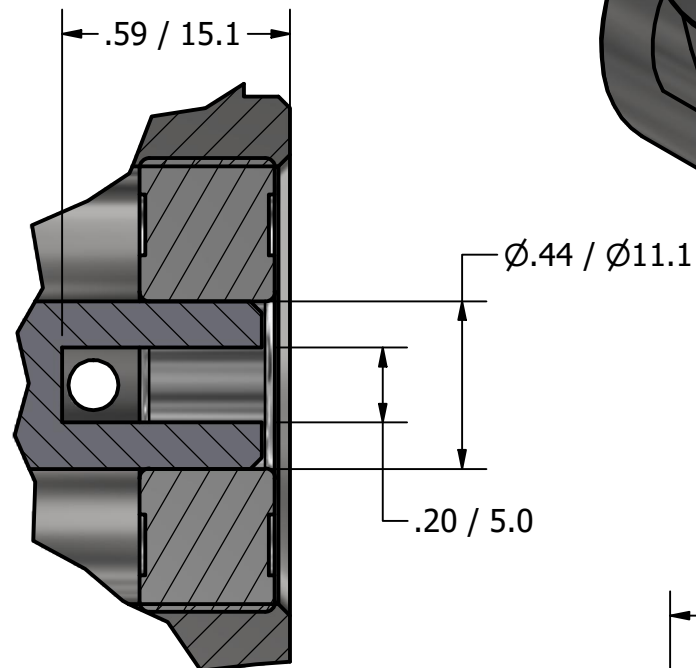

3/8" NPT
INLET/OUTLET PORTS

**SERIES 3
ROTARY VANE PUMP
CLAMP-ON STYLE
"D" MOUNTING
3/8" NPT PORTS**

DETAIL A