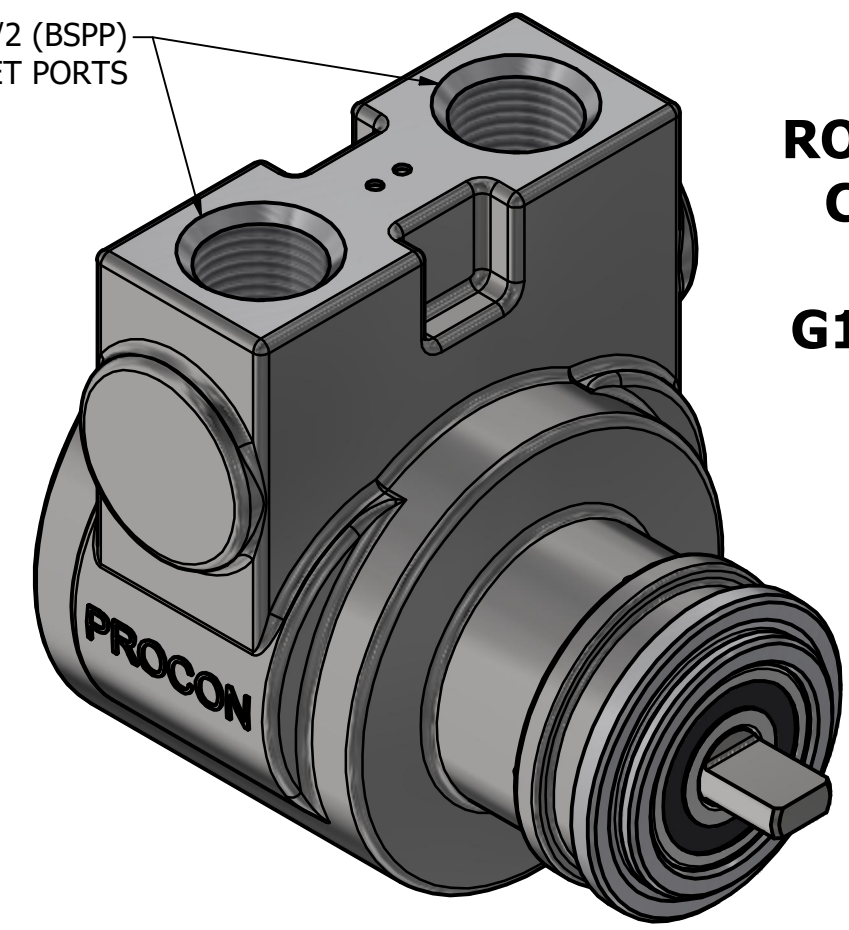

G1/2 (BSPP)
INLET/OUTLET PORTS

**SERIES 5
ROTARY VANE PUMP
CLAMP-ON STYLE
"A" MOUNTING
G1/2 (BSPP) PORTS**

PROCON[®]
custom | fluid | solutions[®]