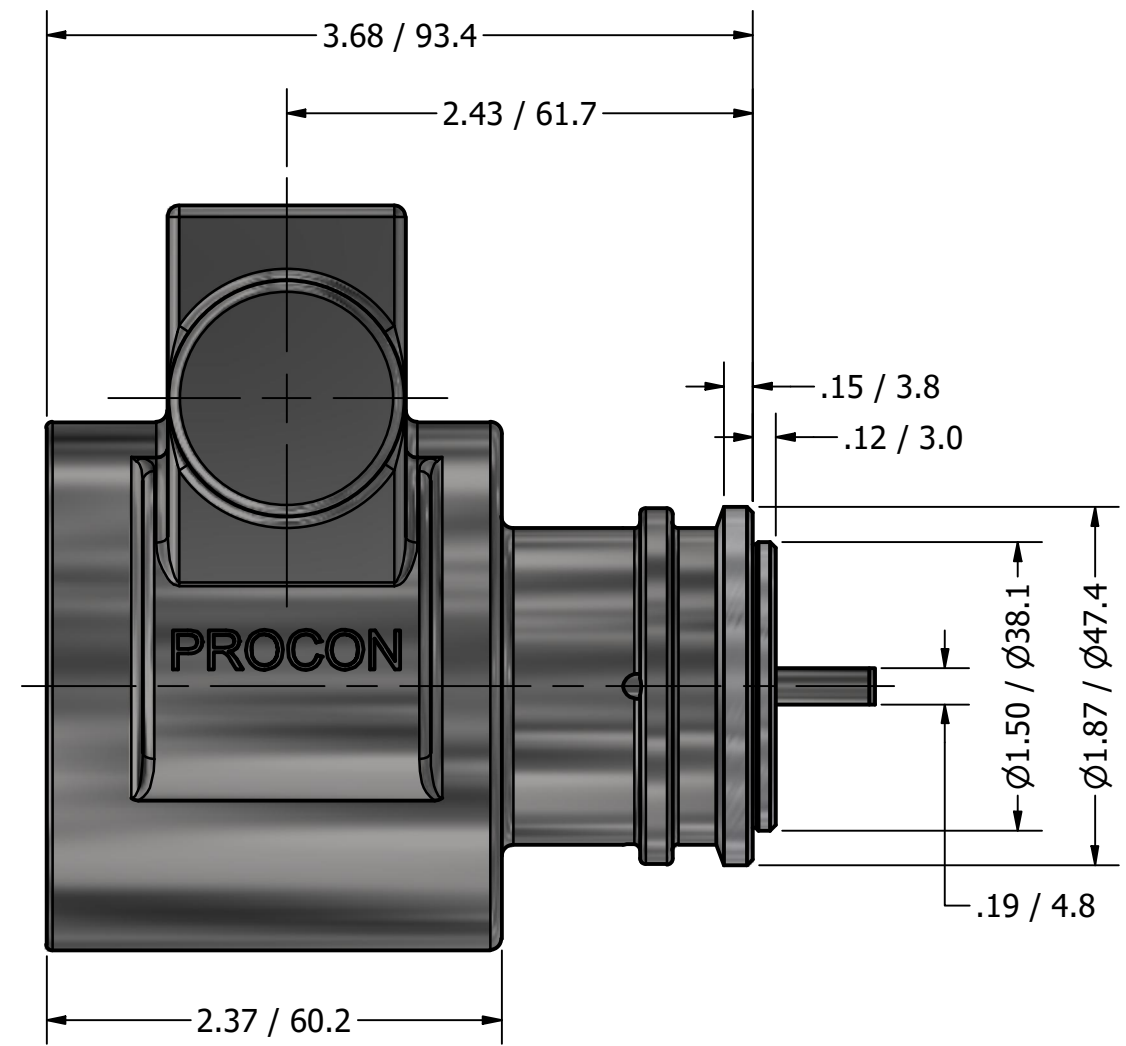

G1/2 (BSPP)
INLET/OUTLET PORTS

**SERIES 5
ROTARY VANE PUMP
CLAMP-ON STYLE
"A" MOUNTING
G1/2 (BSPP) PORTS**

PROCON[®]
custom | fluid | solutions[®]