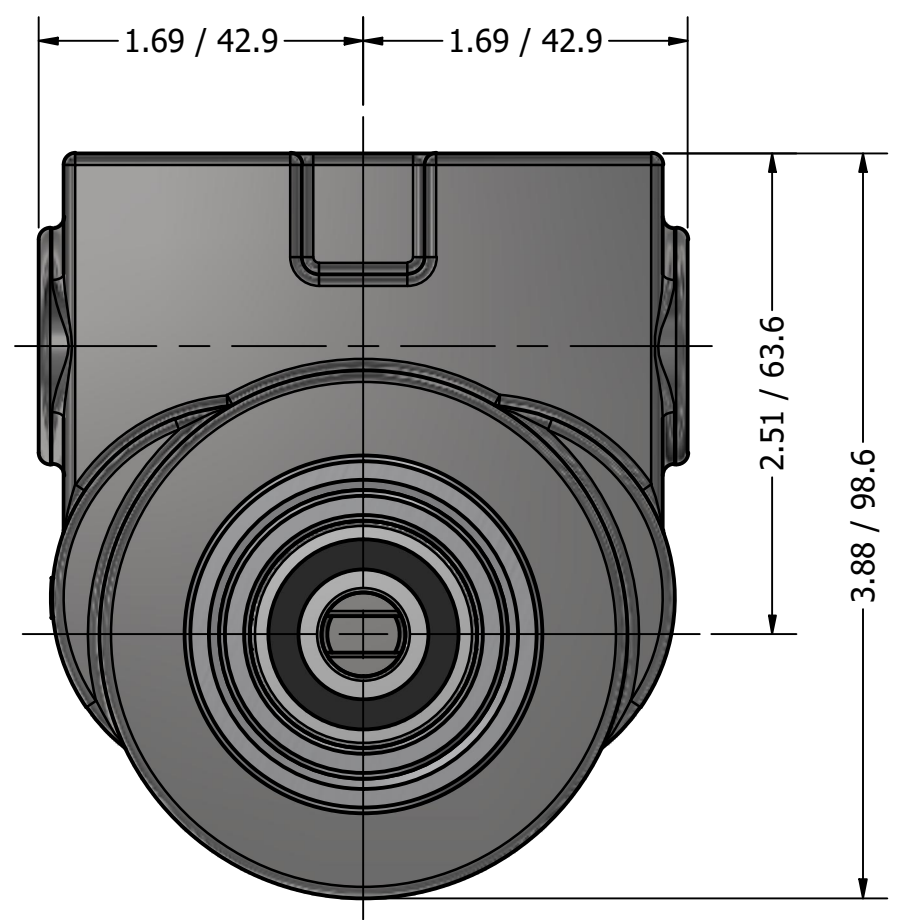

G1/2 (BSPP)
INLET/OUTLET PORTS

**SERIES 5
ROTARY VANE PUMP
CLAMP-ON STYLE
"A" MOUNTING
G1/2 (BSPP) PORTS**

PROCON[®]
custom | fluid | solutions[®]