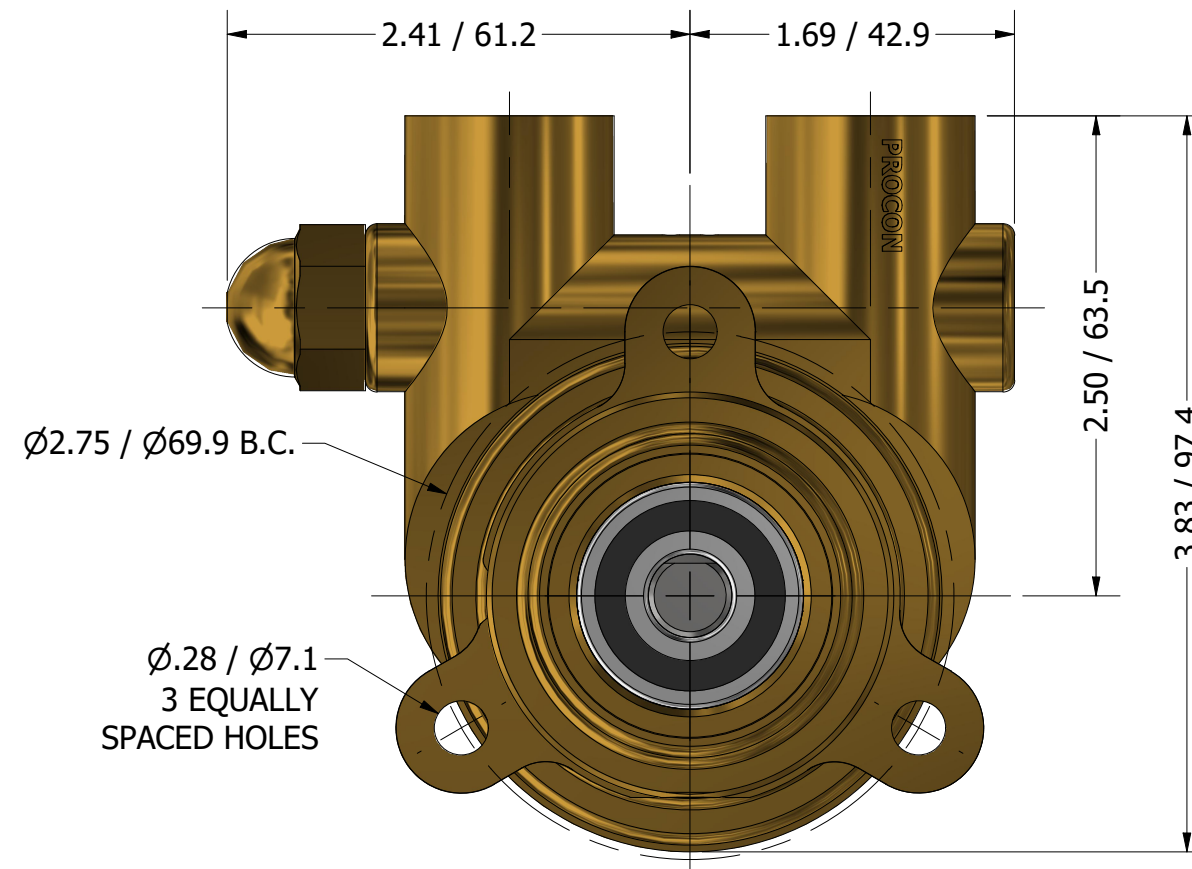

**SERIES 4  
ROTARY VANE PUMP  
BOLT-ON STYLE  
"E" MOUNTING  
G1/2 (BSPP) PORTS  
WITH RELIEF VALVE**

**PROCON**<sup>®</sup>  
custom | fluid | solutions<sup>®</sup>

a division of **Standex**

W1144