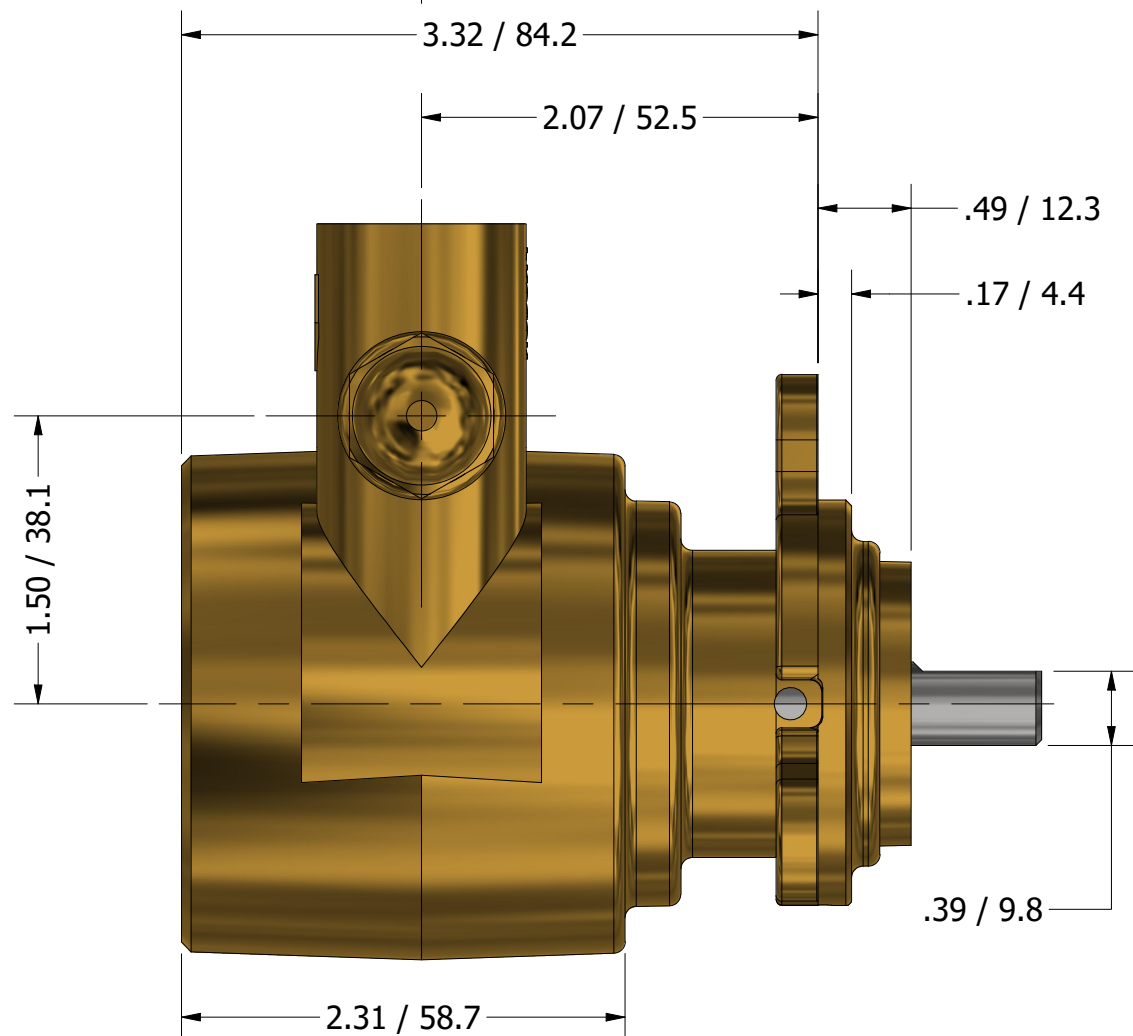

**SERIES 4  
ROTARY VANE PUMP  
BOLT-ON STYLE  
"E" MOUNTING  
G1/2 (BSPP) PORTS  
WITH RELIEF VALVE**

**PROCON**<sup>®</sup>  
custom | fluid | solutions<sup>®</sup>

a division of **Standex**

W1144