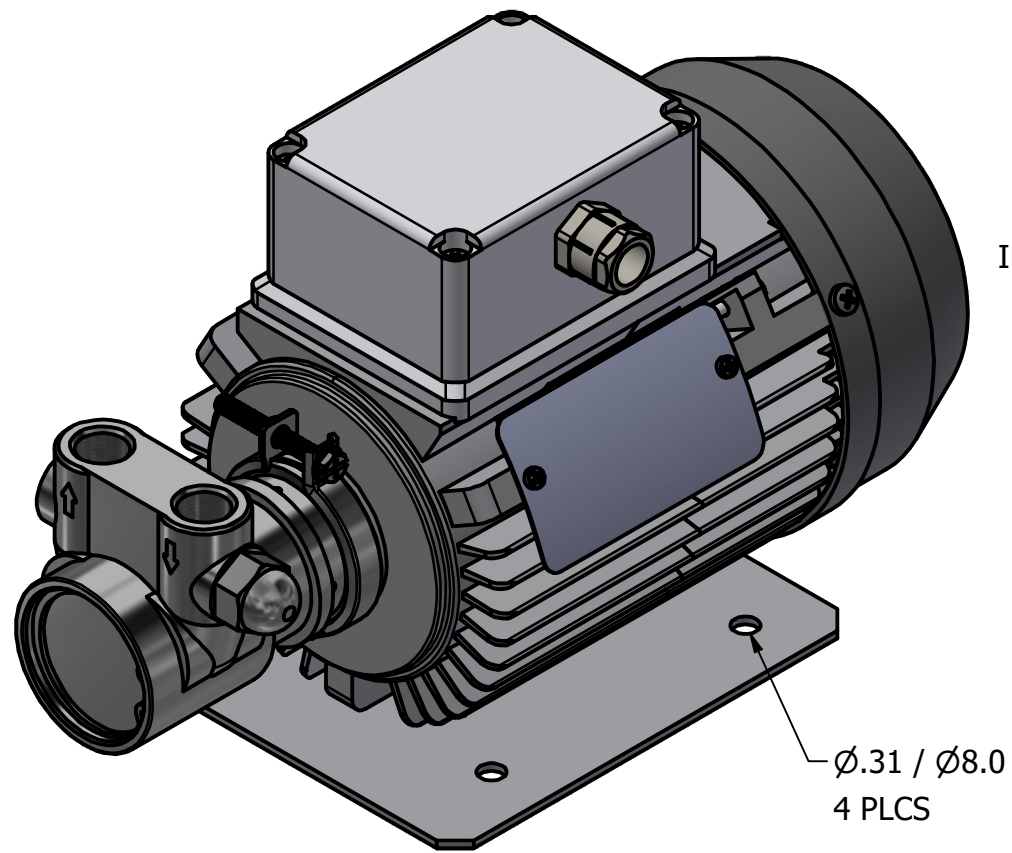

**SERIES 3
 ROTARY VANE PUMP
 CLAMP-ON STYLE
 ON 717 MOTOR
 3/8" NPT PORTS
 WITH RELIEF VALVE**

3/8" NPT
 INLET/OUTLET PORTS
 2 PLCS

1.50 / 38.1

∅.31 / ∅8.0
 4 PLCS

RELIEF VALVE

717 MOTOR