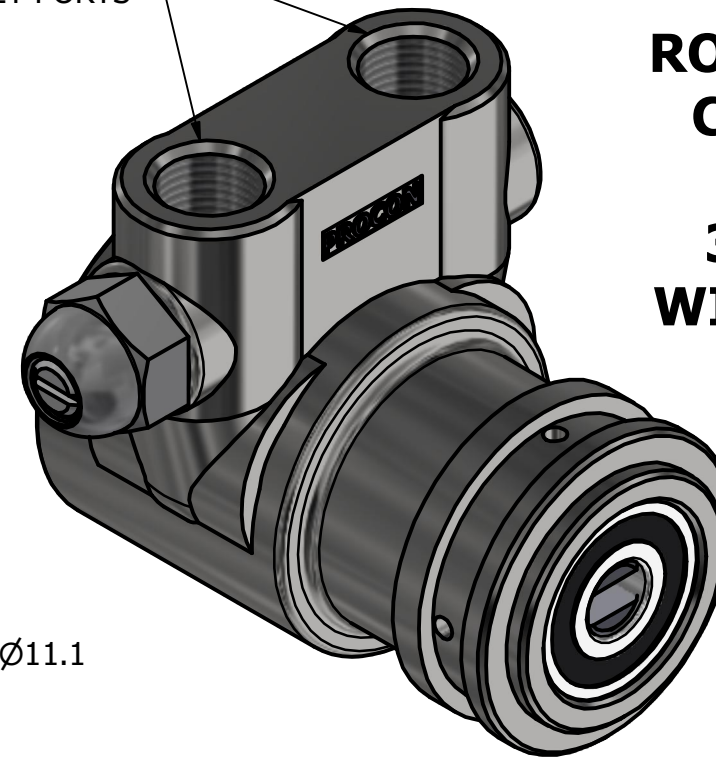

3/8" NPT
 INLET/OUTLET PORTS

**SERIES 3
 ROTARY VANE PUMP
 CLAMP-ON STYLE
 "D" MOUNTING
 3/8" NPT PORTS
 WITH RELIEF VALVE**

DETAIL A