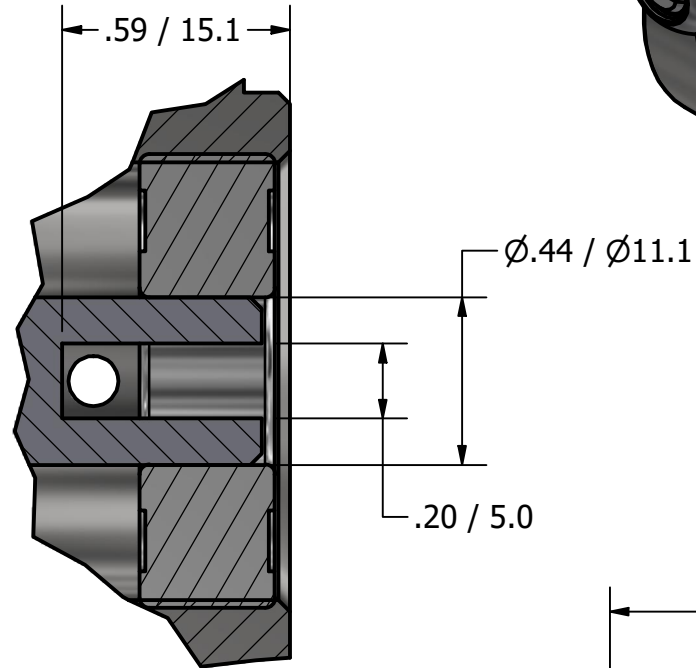

3/8" NPT
 INLET/OUTLET PORTS

**SERIES 3
 ROTARY VANE PUMP
 CLAMP-ON STYLE
 "D" MOUNTING
 3/8" NPT PORTS
 WITH RELIEF VALVE**

DETAIL A