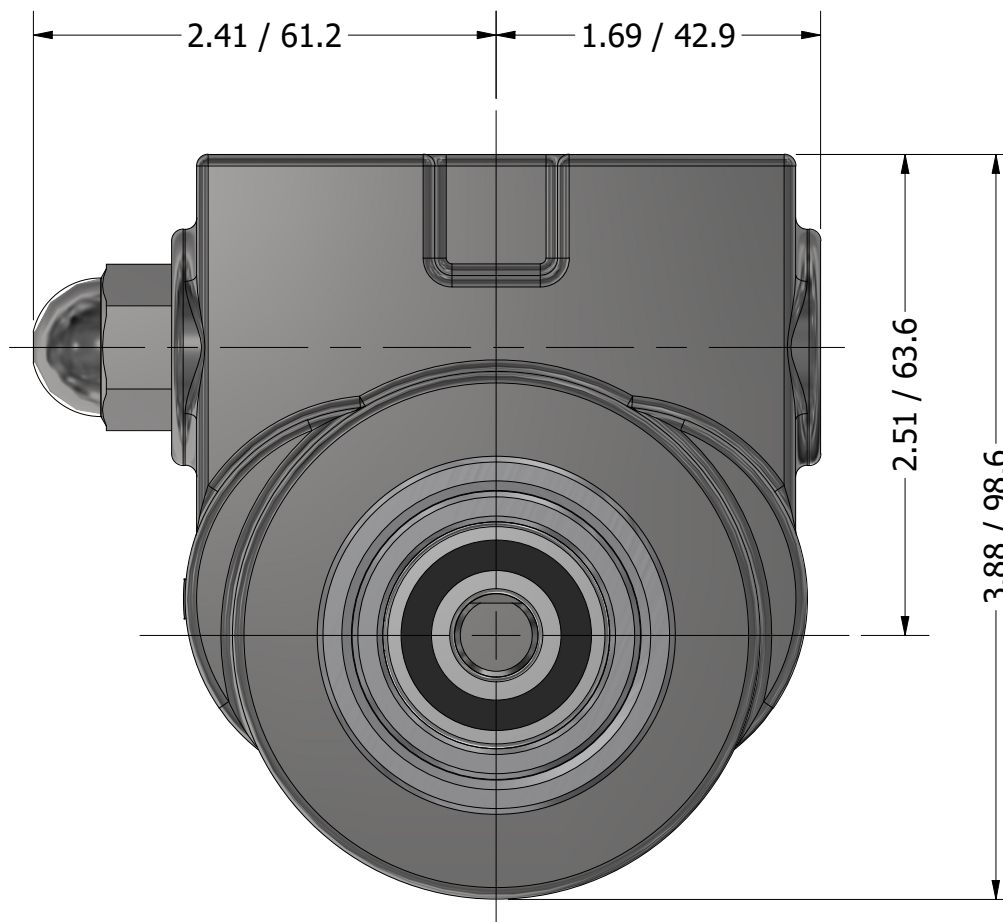

**SERIES 5  
ROTARY VANE PUMP  
BOLT-ON STYLE  
"S" MOUNTING  
1/2" NPT PORTS**

**PROCON**<sup>®</sup>  
custom | fluid | solutions<sup>®</sup>

a division of **Standex**

W1185