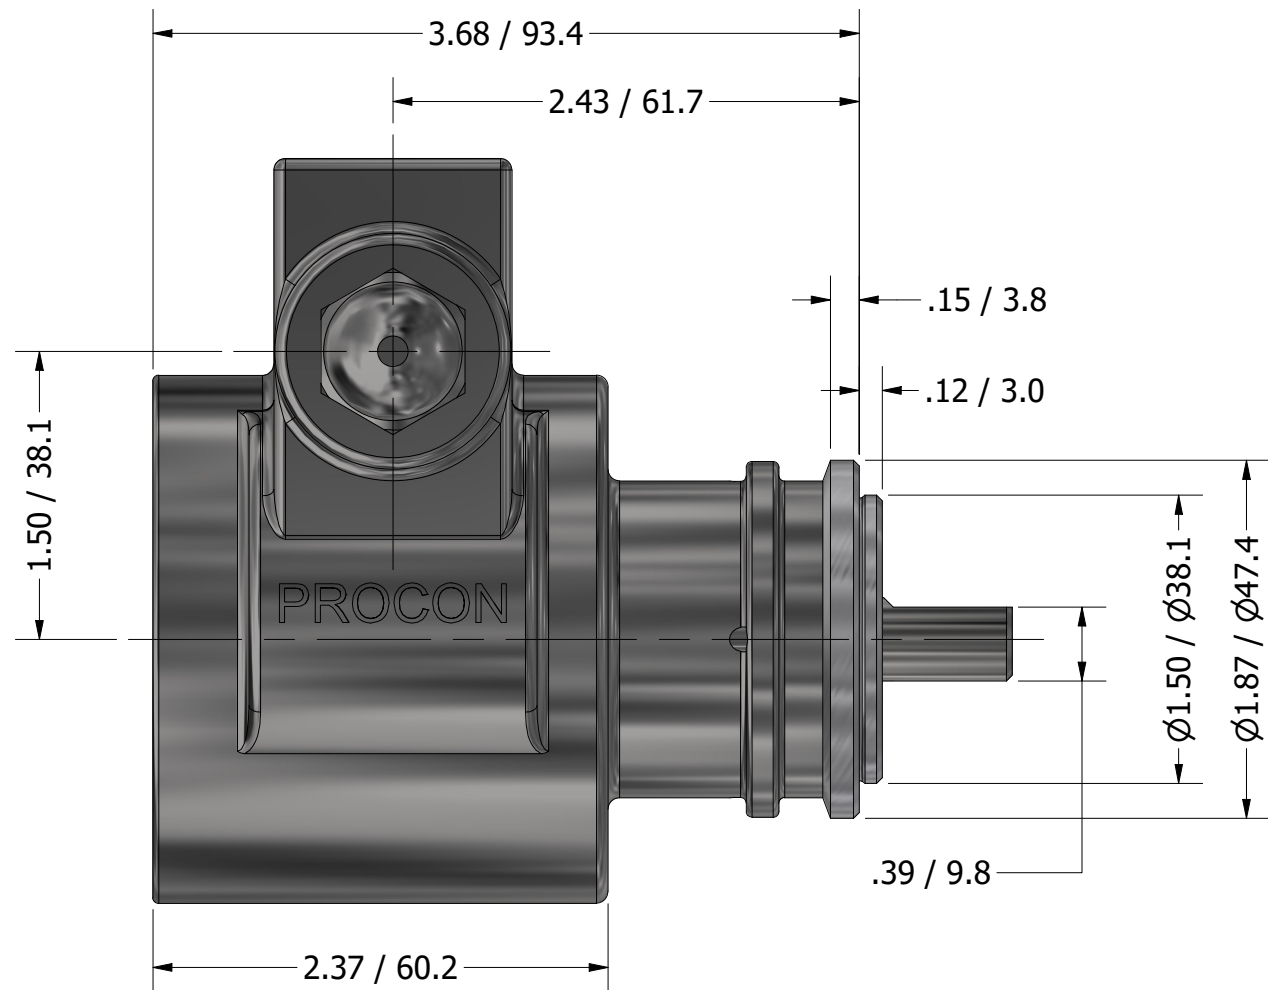

**SERIES 5  
ROTARY VANE PUMP  
BOLT-ON STYLE  
"S" MOUNTING  
1/2" NPT PORTS**

**PROCON**<sup>®</sup>  
custom | fluid | solutions<sup>®</sup>

a division of **Standex**

W1185