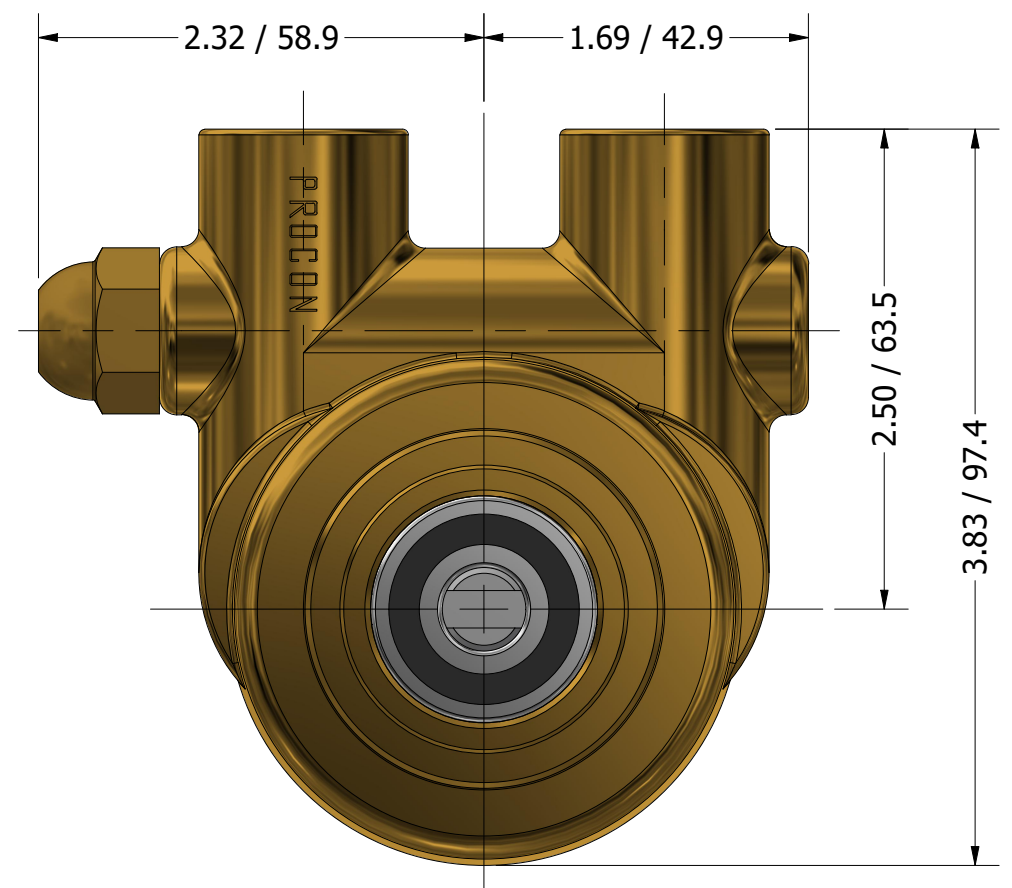

**SERIES 4  
ROTARY VANE PUMP  
CLAMP-ON STYLE  
"D" MOUNTING  
1/2" NPT PORTS  
WITH RELIEF VALVE**

**PROCON**<sup>®</sup>

custom | fluid | solutions<sup>®</sup>

a division of **Standex**

W1135