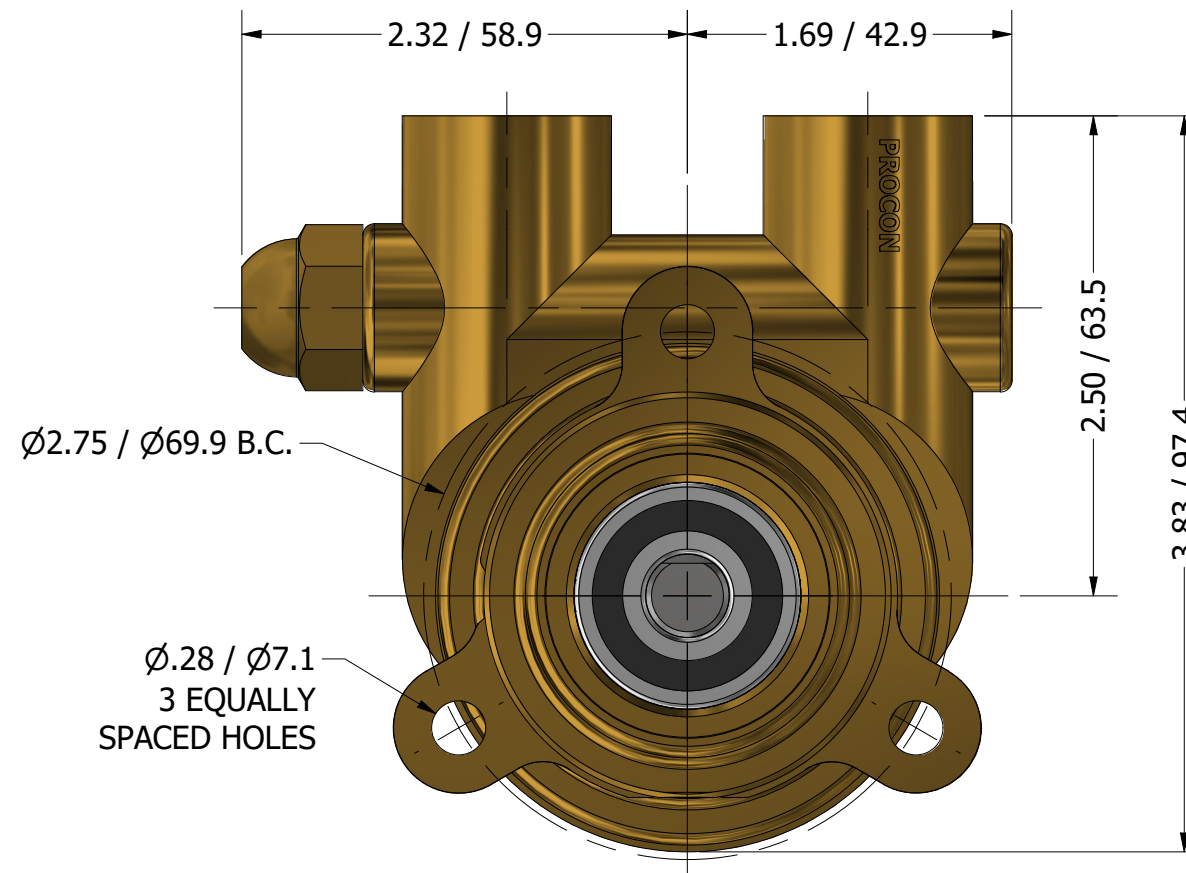

**SERIES 4  
ROTARY VANE PUMP  
BOLT-ON STYLE  
"E" MOUNTING  
1/2" NPT PORTS  
WITH RELIEF VALVE**

**PROCON**<sup>®</sup>  
custom | fluid | solutions<sup>®</sup>

a division of **Standex**

W1145