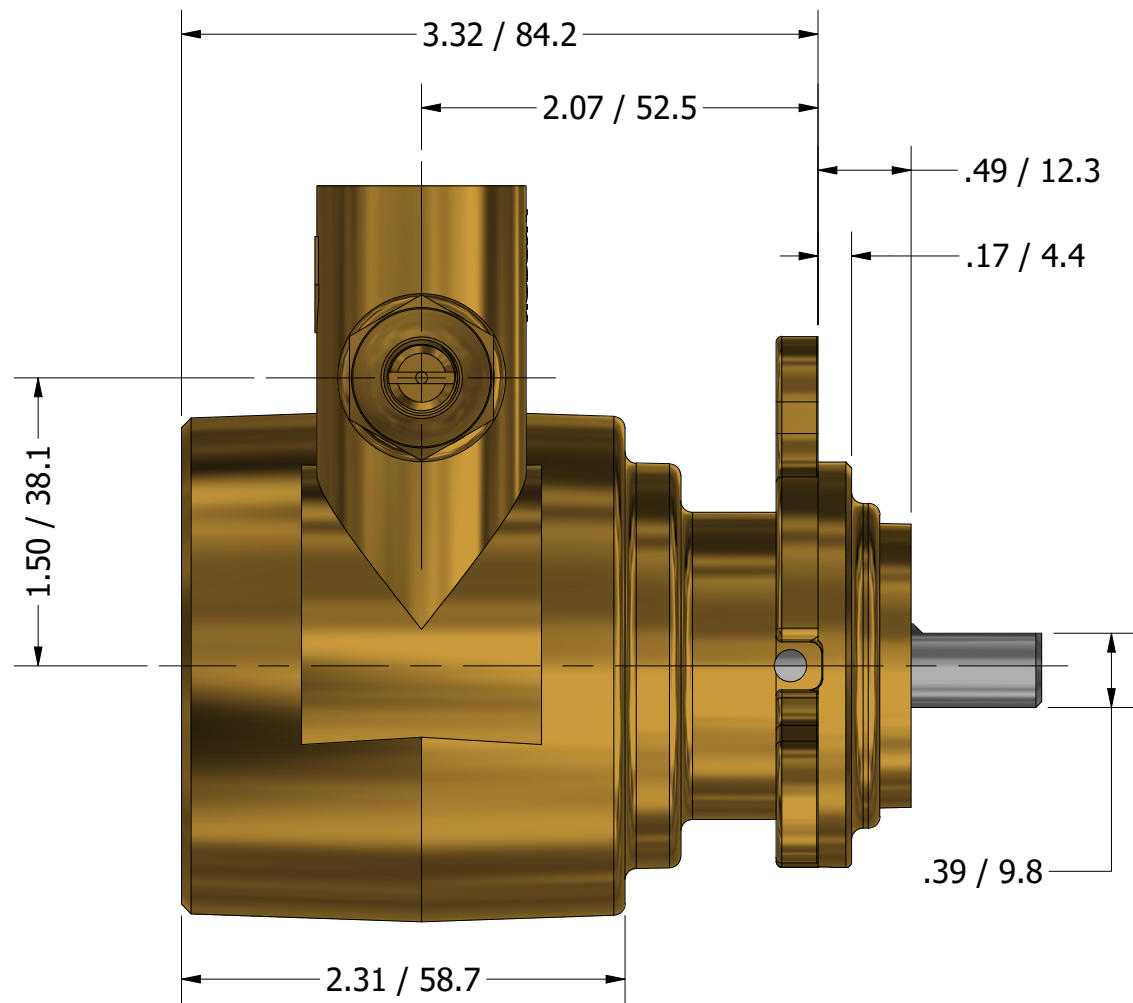

**SERIES 4  
ROTARY VANE PUMP  
BOLT-ON STYLE  
"E" MOUNTING  
1/2" NPT PORTS  
WITH RELIEF VALVE**

**PROCON**<sup>®</sup>  
custom | fluid | solutions<sup>®</sup>

a division of **Standex**

W1145